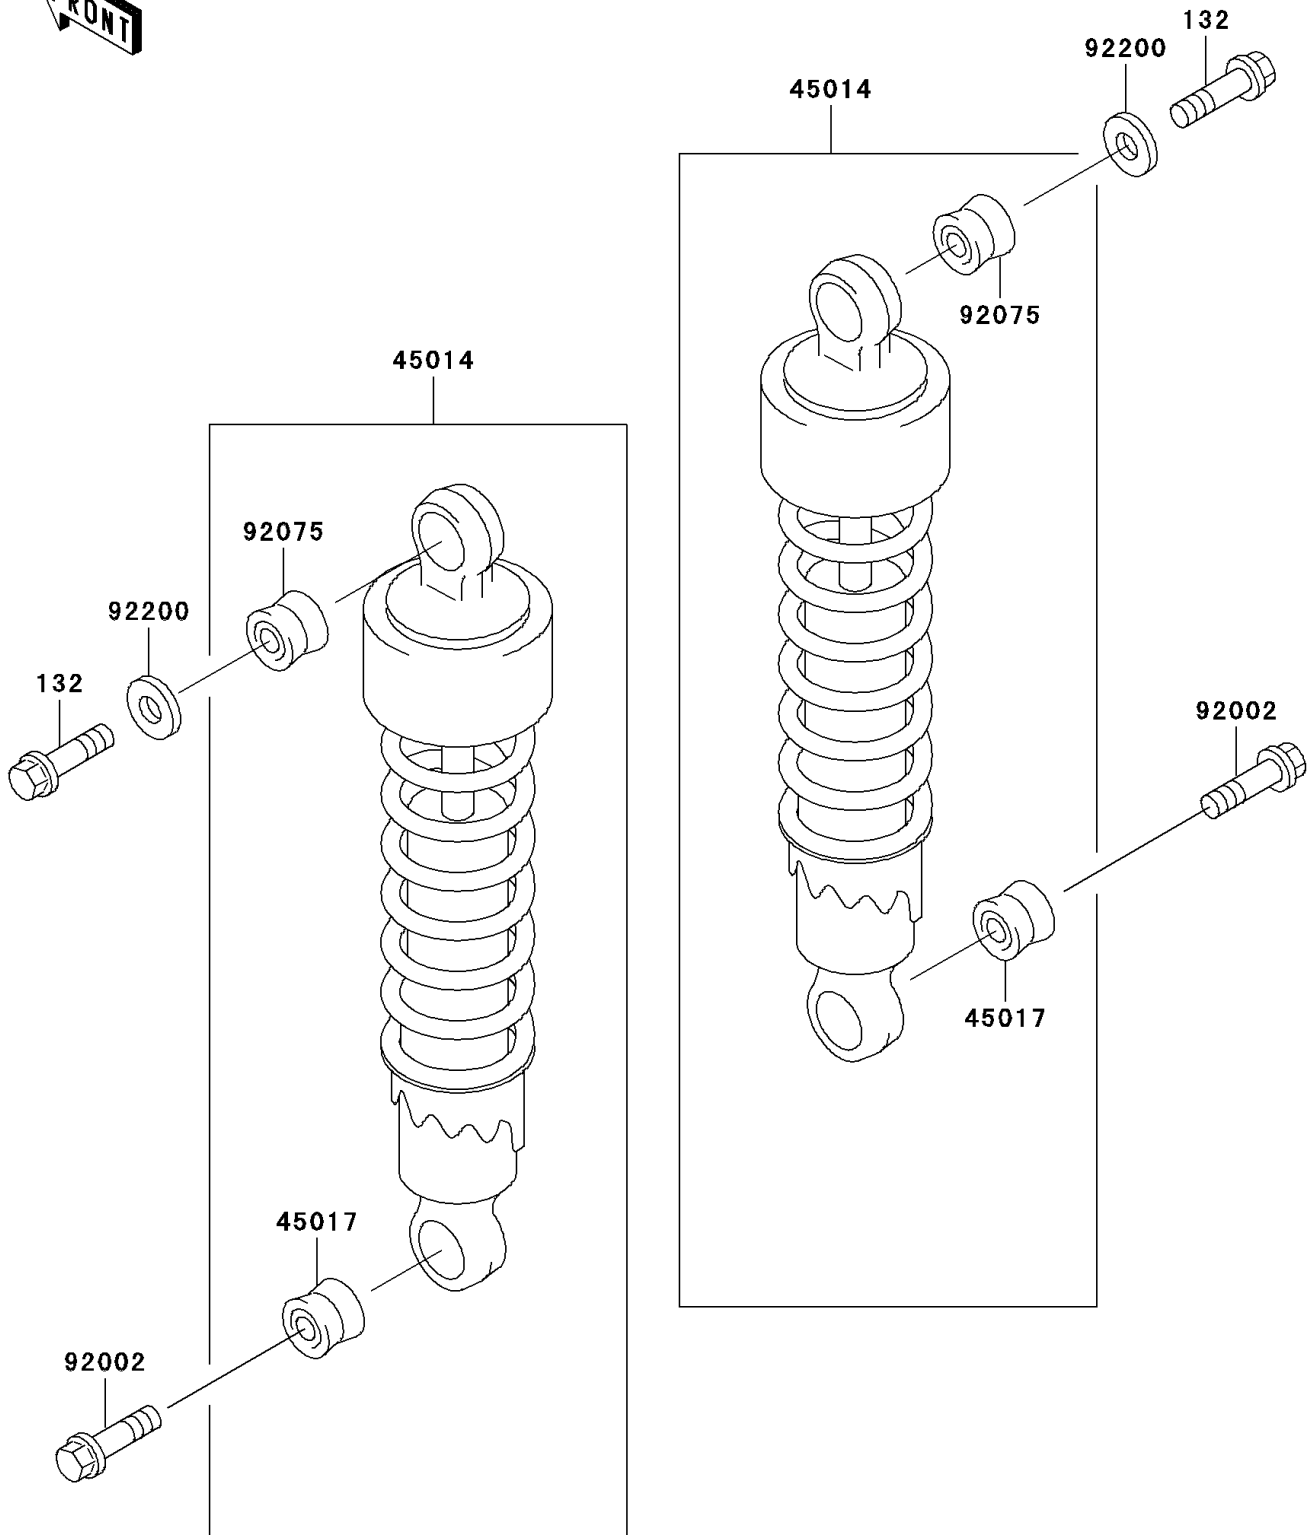

2002 Vulcan 500 LTD PARTS DIAGRAM

Suspension/Shock Absorber

F2151

2002 Vulcan 500 LTD PARTS LIST

Suspension/Shock Absorber

ITEM NAME	PART NUMBER	QUANTITY
BOLT-FLANGED-SMALL (Ref # 132)	132E0814	1
SHOCKABSORBER (Ref # 45014)	45014-1628	1
DAMPER,SHOCKABSORBER,LWR (Ref # 45017)	45017-019	1
BOLT,FLANGED,10X35 (Ref # 92002)	92002-1829	1
DAMPER,SHOCKABSORBER (Ref # 92075)	92075-1141	1
WASHER,8.5X35X2.3 (Ref # 92200)	92200-1293	1