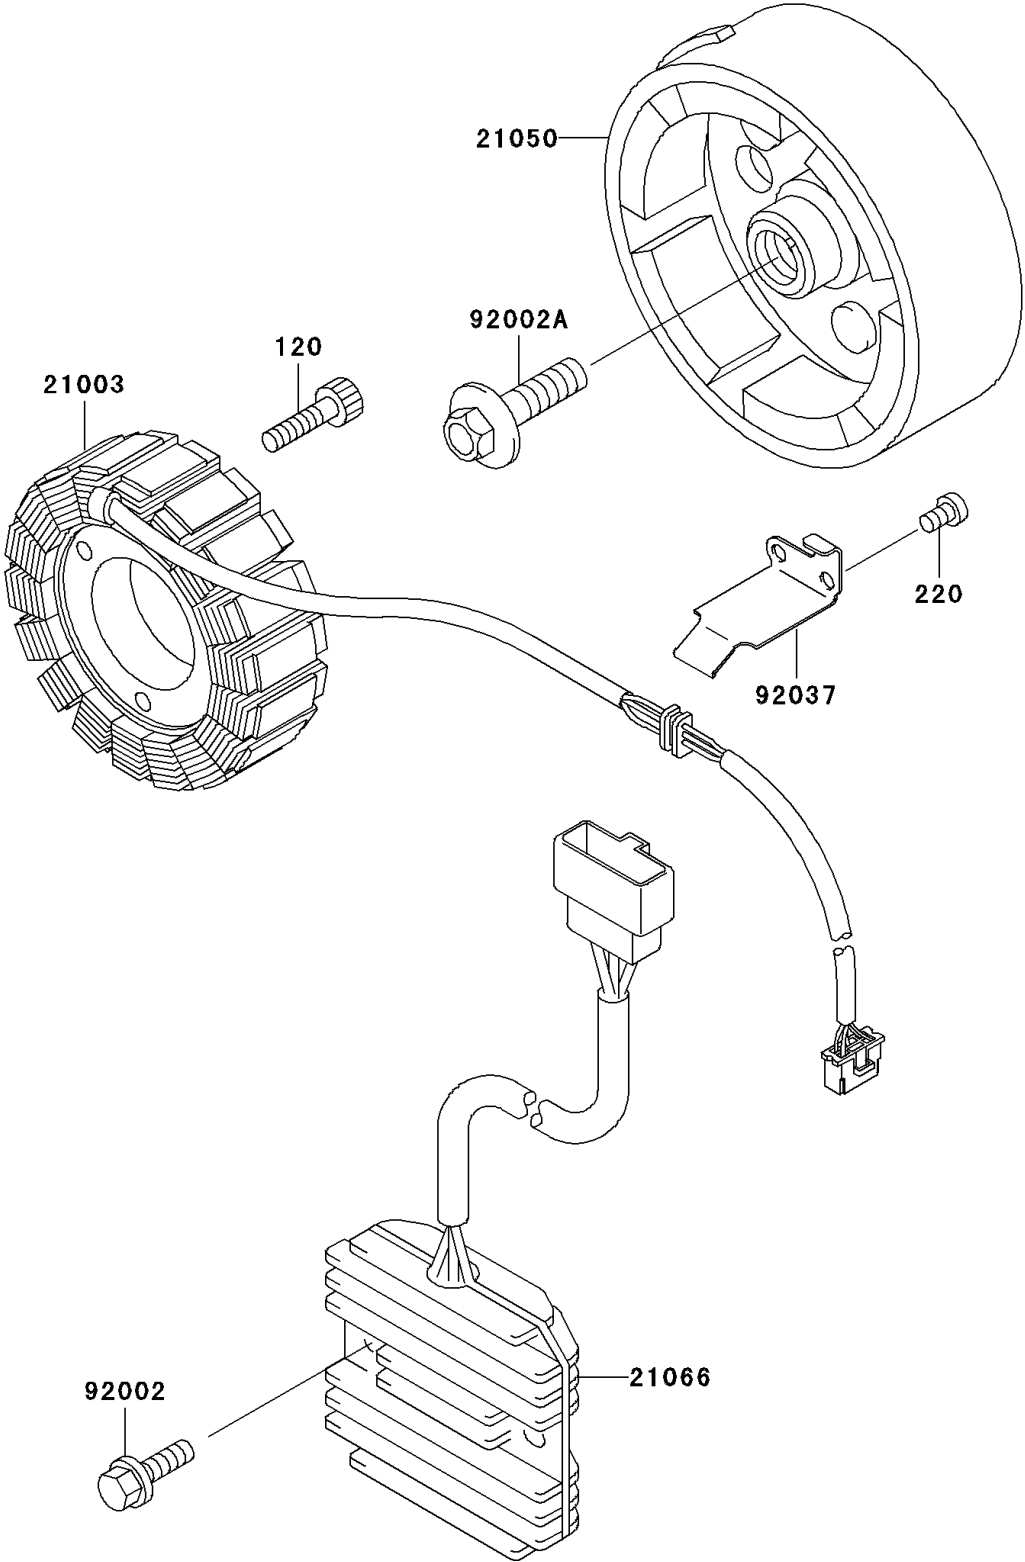

## 2002 Vulcan 500 LTD PARTS DIAGRAM

Generator

E1810

## 2002 Vulcan 500 LTD PARTS LIST

Generator

ITEM NAME	PART NUMBER	QUANTITY
BOLT-SOCKET,6X25 (Ref # 120)	120P0625	1
SCREW-PAN-CROS (Ref # 220)	220B0510	1
STATOR (Ref # 21003)	21003-1123	1
FLYWHEEL (Ref # 21050)	21050-1168	1
REGULATOR-VOLTAGE (Ref # 21066)	21066-1030	1
BOLT,6X25 (Ref # 92002)	92002-1086	1
BOLT,FLANGED,10X36 (Ref # 92002A)	92002-1457	1
CLAMP,GENERATOR LEAD (Ref # 92037)	92037-1630	1