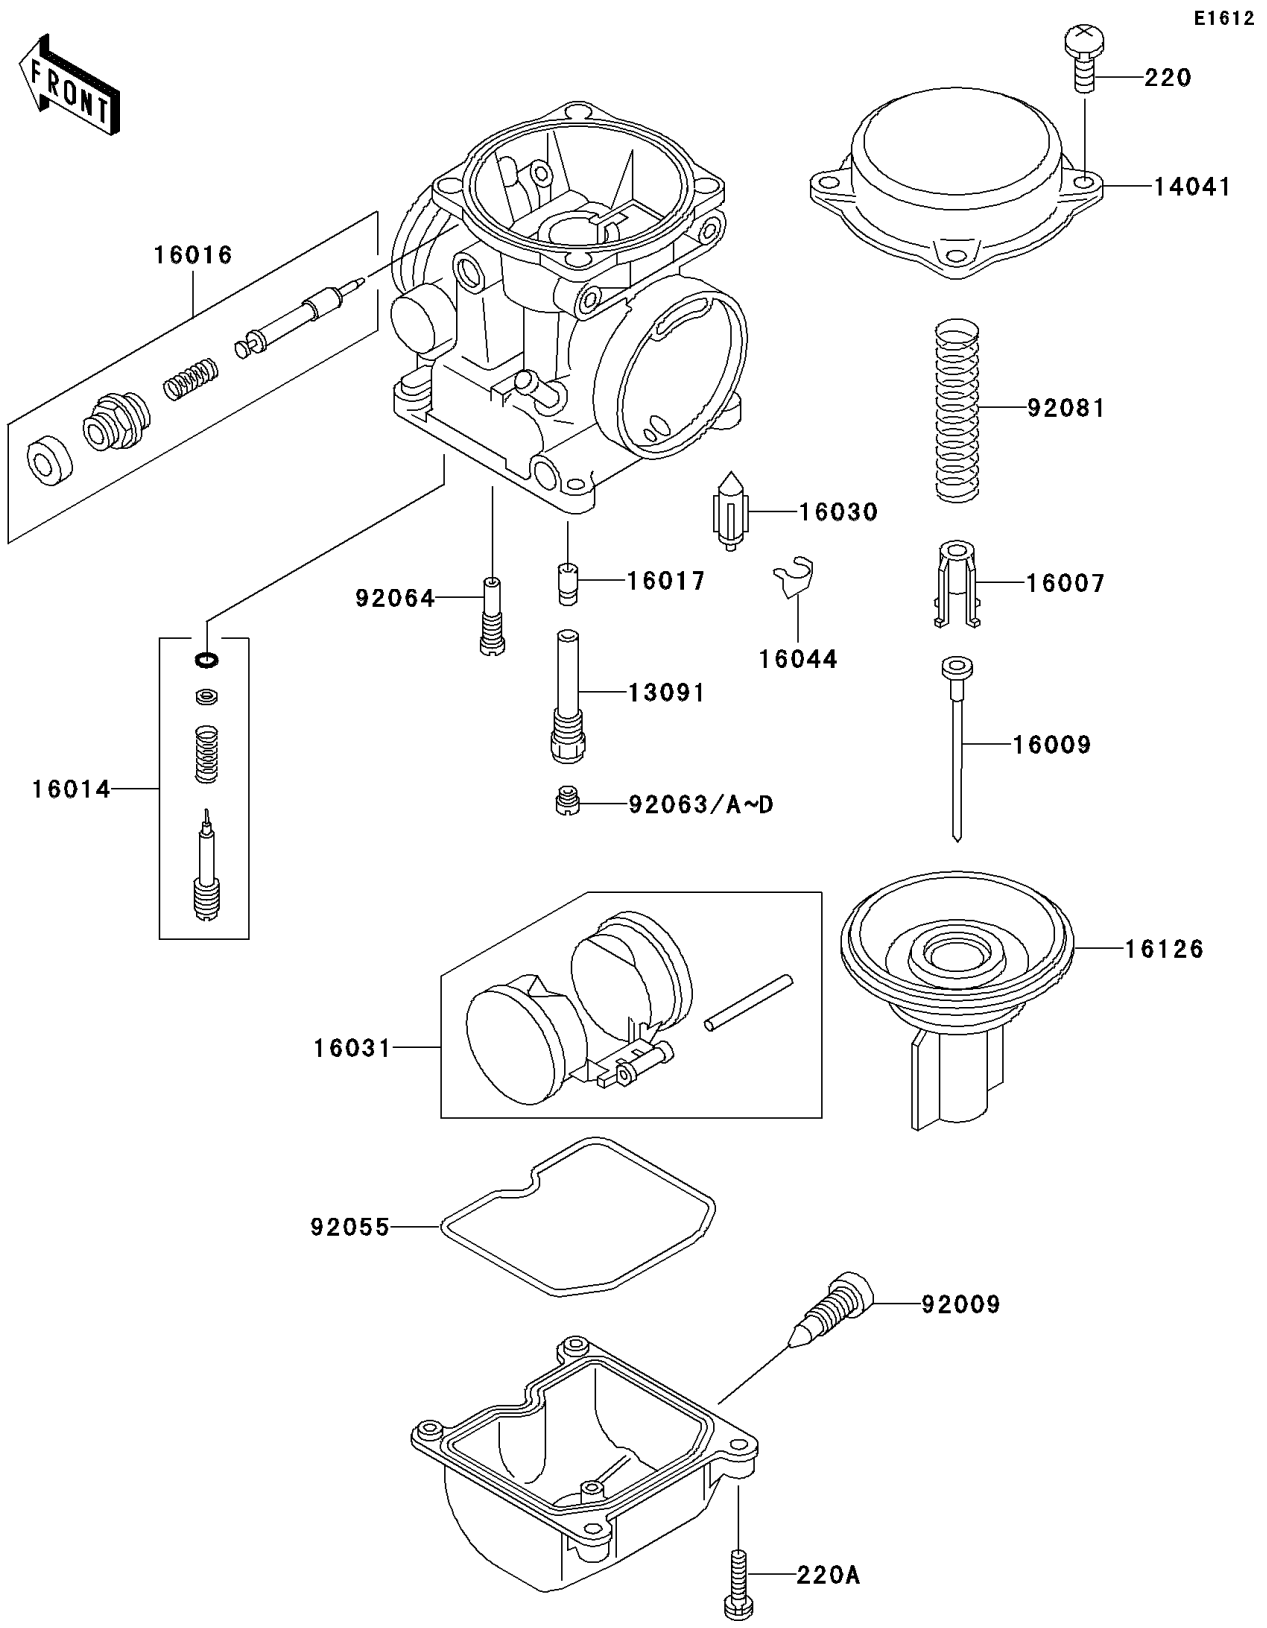

2003 Vulcan 500 LTD PARTS DIAGRAM

Carburetor Parts

2003 Vulcan 500 LTD PARTS LIST

Carburetor Parts

ITEM NAME	PART NUMBER	QUANTITY
SCREW-PAN-CROS (Ref # 220)	220D0408	8
SCREW-PAN-CROS (Ref # 220A)	220D0414	8
HOLDER,NEEDLE JET (Ref # 13091)	13091-1713	2
TOP-CHAMBER,MIXING,OUTSIDE (Ref # 14041)	14041-1076	2
SEAT-SPRING,THROTTLE VALVE (Ref # 16007)	16007-1120	2
NEEDLE-JET,N2WE (Ref # 16009)	16009-1895	2
SCREW-PILOT AIR (Ref # 16014)	16014-1081	2
PLUNGER (Ref # 16016)	16016-1092	2
JET-NEEDLE (Ref # 16017)	16017-1376	2
VALVE-FLOAT (Ref # 16030)	16030-1007	2
FLOAT (Ref # 16031)	16031-1077	2
CLAMP,FLOAT VALVE (Ref # 16044)	16044-007	2
VALVE,VACUUM (Ref # 16126)	16126-1160	2
SCREW,DRAIN,M6X0.75 (Ref # 92009)	92009-1551	2
RING-O,FLOAT CHAMBER (Ref # 92055)	92055-1222	2
JET-MAIN,#98 (Ref # 92063)	92063-1005	2
JET-MAIN,#100 (Ref # 92063A)	92063-1008	2
JET-MAIN,#105 (Ref # 92063B)	92063-1009	2
JET-MAIN,#102 (Ref # 92063C)	92063-1090	2
JET-MAIN,#108 (Ref # 92063D)	92063-1116	2
JET-PILOT,#35 (Ref # 92064)	92064-1101	2
SPRING,VACUUM VALVE (Ref # 92081)	92081-1925	2