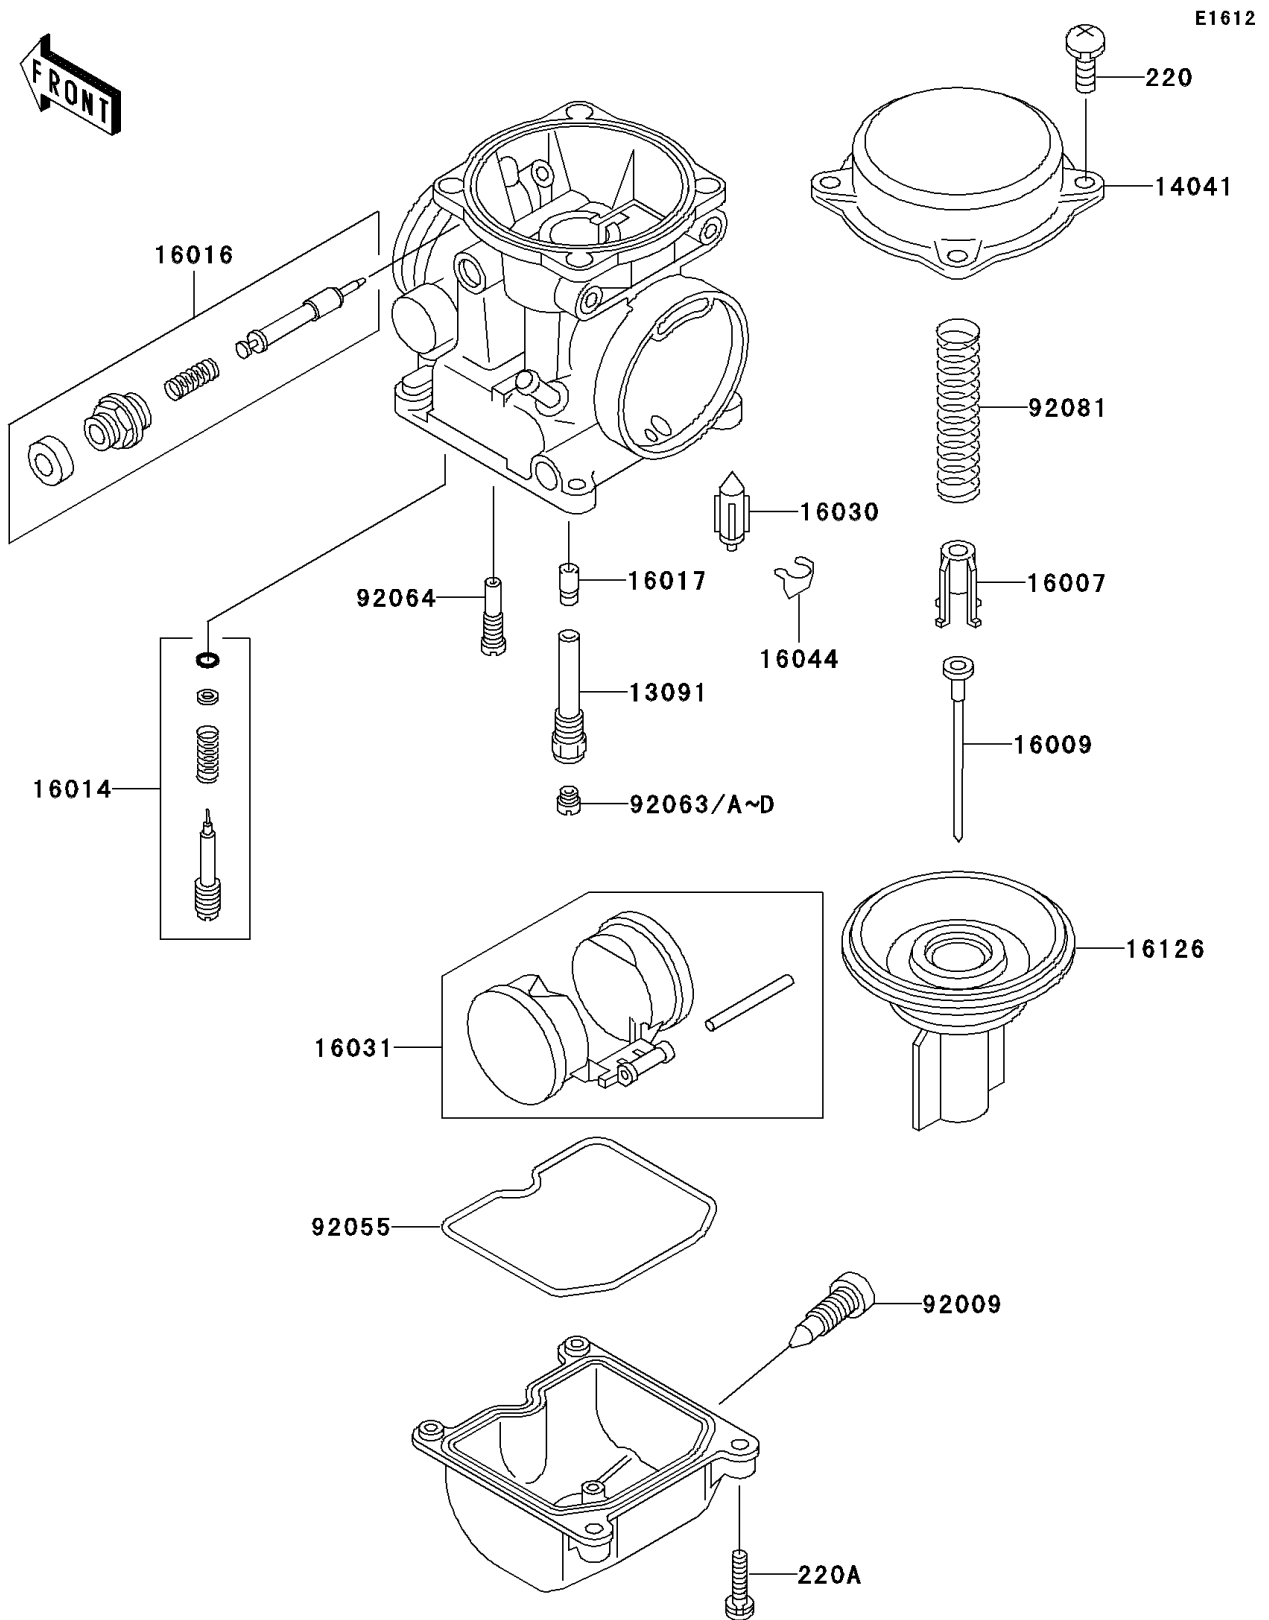

2002 Vulcan 500 LTD PARTS DIAGRAM

Carburetor Parts

2002 Vulcan 500 LTD PARTS LIST

Carburetor Parts

ITEM NAME	PART NUMBER	QUANTITY
SCREW-PAN-CROS (Ref # 220)	220D0408	1
SCREW-PAN-CROS (Ref # 220A)	220D0414	1
HOLDER,NEEDLE JET (Ref # 13091)	13091-1713	1
TOP-CHAMBER,MIXING,OUTSIDE (Ref # 14041)	14041-1076	1
SEAT-SPRING,THROTTLE VALVE (Ref # 16007)	16007-1120	1
NEEDLE-JET,N2WE (Ref # 16009)	16009-1895	1
SCREW-PILOT AIR (Ref # 16014)	16014-1081	1
PLUNGER (Ref # 16016)	16016-1092	1
JET-NEEDLE (Ref # 16017)	16017-1376	1
VALVE-FLOAT (Ref # 16030)	16030-1007	1
FLOAT (Ref # 16031)	16031-1077	1
CLAMP,FLOAT VALVE (Ref # 16044)	16044-007	1
VALVE,VACUUM (Ref # 16126)	16126-1160	1
SCREW,DRAIN,M6X0.75 (Ref # 92009)	92009-1551	1
RING-O,FLOAT CHAMBER (Ref # 92055)	92055-1222	1
JET-MAIN,#98 (Ref # 92063)	92063-1005	1
JET-MAIN,#100 (Ref # 92063A)	92063-1008	1
JET-MAIN,#105 (Ref # 92063B)	92063-1009	1
JET-MAIN,#102 (Ref # 92063C)	92063-1090	1
JET-MAIN,#108 (Ref # 92063D)	92063-1116	1
JET-PILOT,#35 (Ref # 92064)	92064-1101	1
SPRING,VACUUM VALVE (Ref # 92081)	92081-1925	1