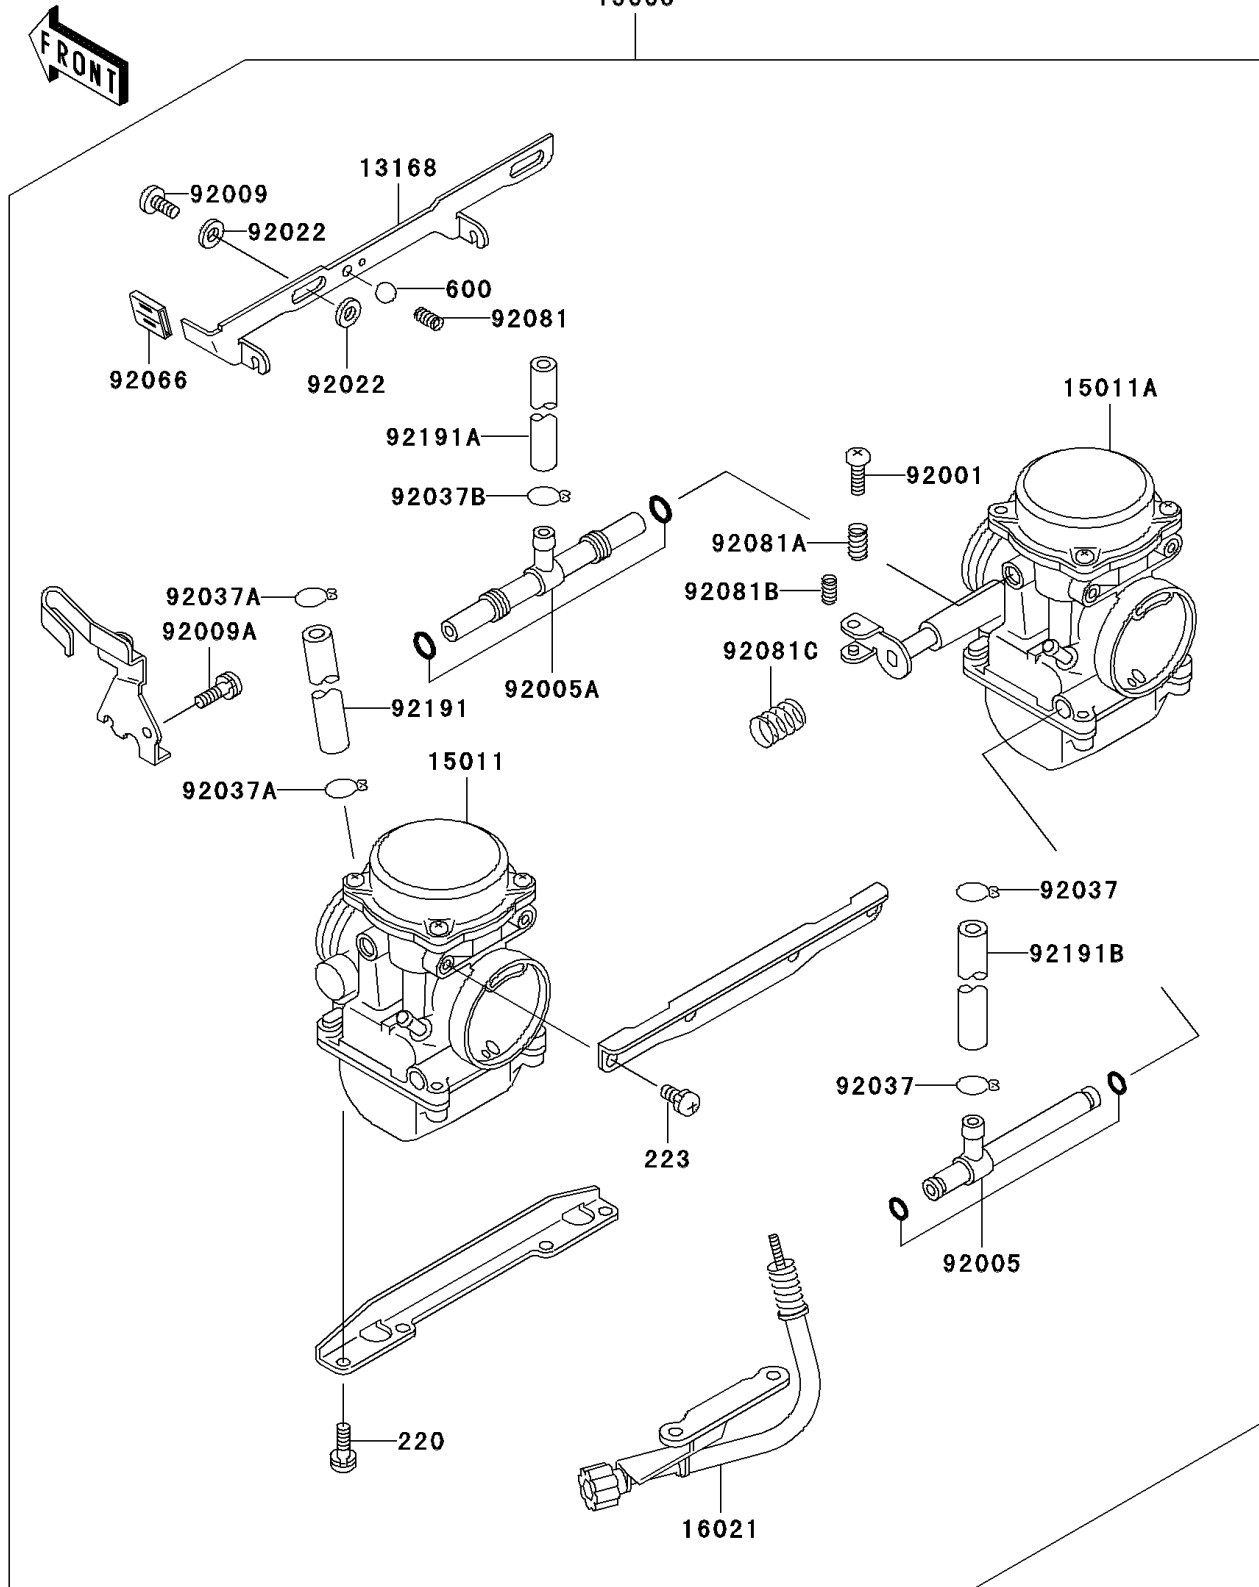

## 2002 Vulcan 500 LTD PARTS DIAGRAM

Carburetor

15003

E1611

## 2002 Vulcan 500 LTD PARTS LIST

Carburetor

ITEM NAME	PART NUMBER	QUANTITY
SCREW-PAN-CROS,6X16 (Ref # 220)	220B0616	1
SCREW-PAN-WS-CROS (Ref # 223)	223C0510	1
BALL-STEEL,3/16" (Ref # 600)	600A0600	1
LEVER,STARTER (Ref # 13168)	13168-1444	1
CARBURETOR-ASSY (Ref # 15003)	15003-1235	1
CARBURETOR,LH (Ref # 15011)	15011-1252	1
CARBURETOR,RH (Ref # 15011A)	15011-1253	1
SCREW-THROTTLE STOP (Ref # 16021)	16021-1175	1
BOLT,THROTTLE ADJUST (Ref # 92001)	92001-1998	1
FITTING (Ref # 92005)	92005-1325	1
FITTING (Ref # 92005A)	92005-1326	1
SCREW (Ref # 92009)	92009-1262	1
SCREW,5X10 (Ref # 92009A)	92009-1365	1
WASHER,6.1X11X0.8,POLYACETAL (Ref # 92022)	92022-1199	1
CLAMP,FUEL TUBE (Ref # 92037)	92037-1075	1
CLAMP,TUBE (Ref # 92037A)	92037-1477	1
CLAMP,TUBE (Ref # 92037B)	92037-1531	1
PLUG,STARTER LEVER (Ref # 92066)	92066-1157	1
SPRING,SHAFT STOP (Ref # 92081)	92081-1619	1
SPRING,THROTTLE ADJUST UPP (Ref # 92081A)	92081-1620	1
SPRING,THROTTLE ADJUST LWR (Ref # 92081B)	92081-1621	1
SPRING (Ref # 92081C)	92081-1876	1
TUBE,5X9X230 (Ref # 92191)	92191-1103	1
TUBE,7X11X330 (Ref # 92191A)	92191-1104	1
TUBE,7.3X12.5X320 (Ref # 92191B)	92191-1110	1