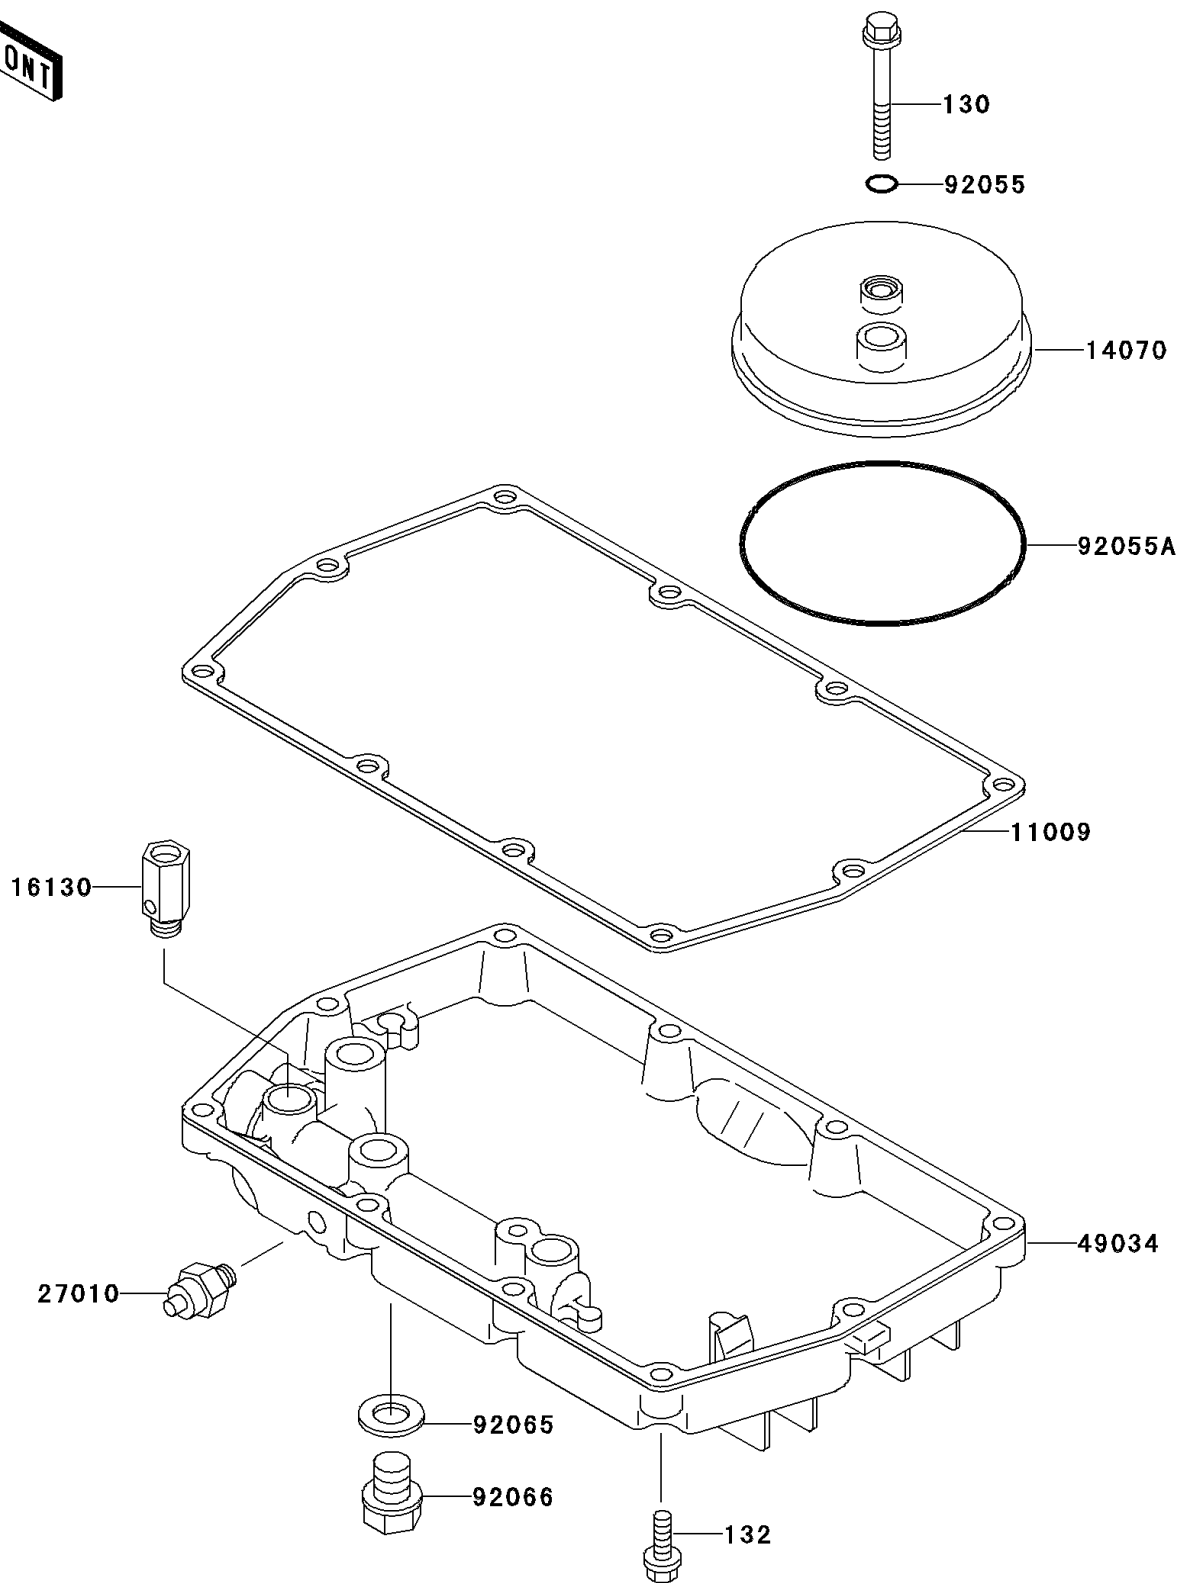

2002 Vulcan 500 LTD PARTS DIAGRAM

Breather Cover/Oil Pan

E1432

2002 Vulcan 500 LTD PARTS LIST

Breather Cover/Oil Pan

ITEM NAME	PART NUMBER	QUANTITY
BOLT-FLANGED (Ref # 130)	130Y0645	1
BOLT-FLANGED-SMALL (Ref # 132)	132Y0625	1
GASKET,OIL PAN (Ref # 11009)	11009-1837	1
BODY-BREATHER (Ref # 14070)	14070-1082	1
VALVE-ASSY-RELIEF (Ref # 16130)	16130-1001	1
SWITCH,OIL PRESSURE (Ref # 27010)	27010-1313	1
PAN-OIL (Ref # 49034)	49034-1108	1
RING-O,6MM (Ref # 92055)	92055-1089	1
RING-O,BREATHER BODY (Ref # 92055A)	92055-1284	1
GASKET,12X22X2,DRAIN PLUG (Ref # 92065)	92065-097	1
PLUG,OIL DRAIN,12X15 (Ref # 92066)	92066-1174	1