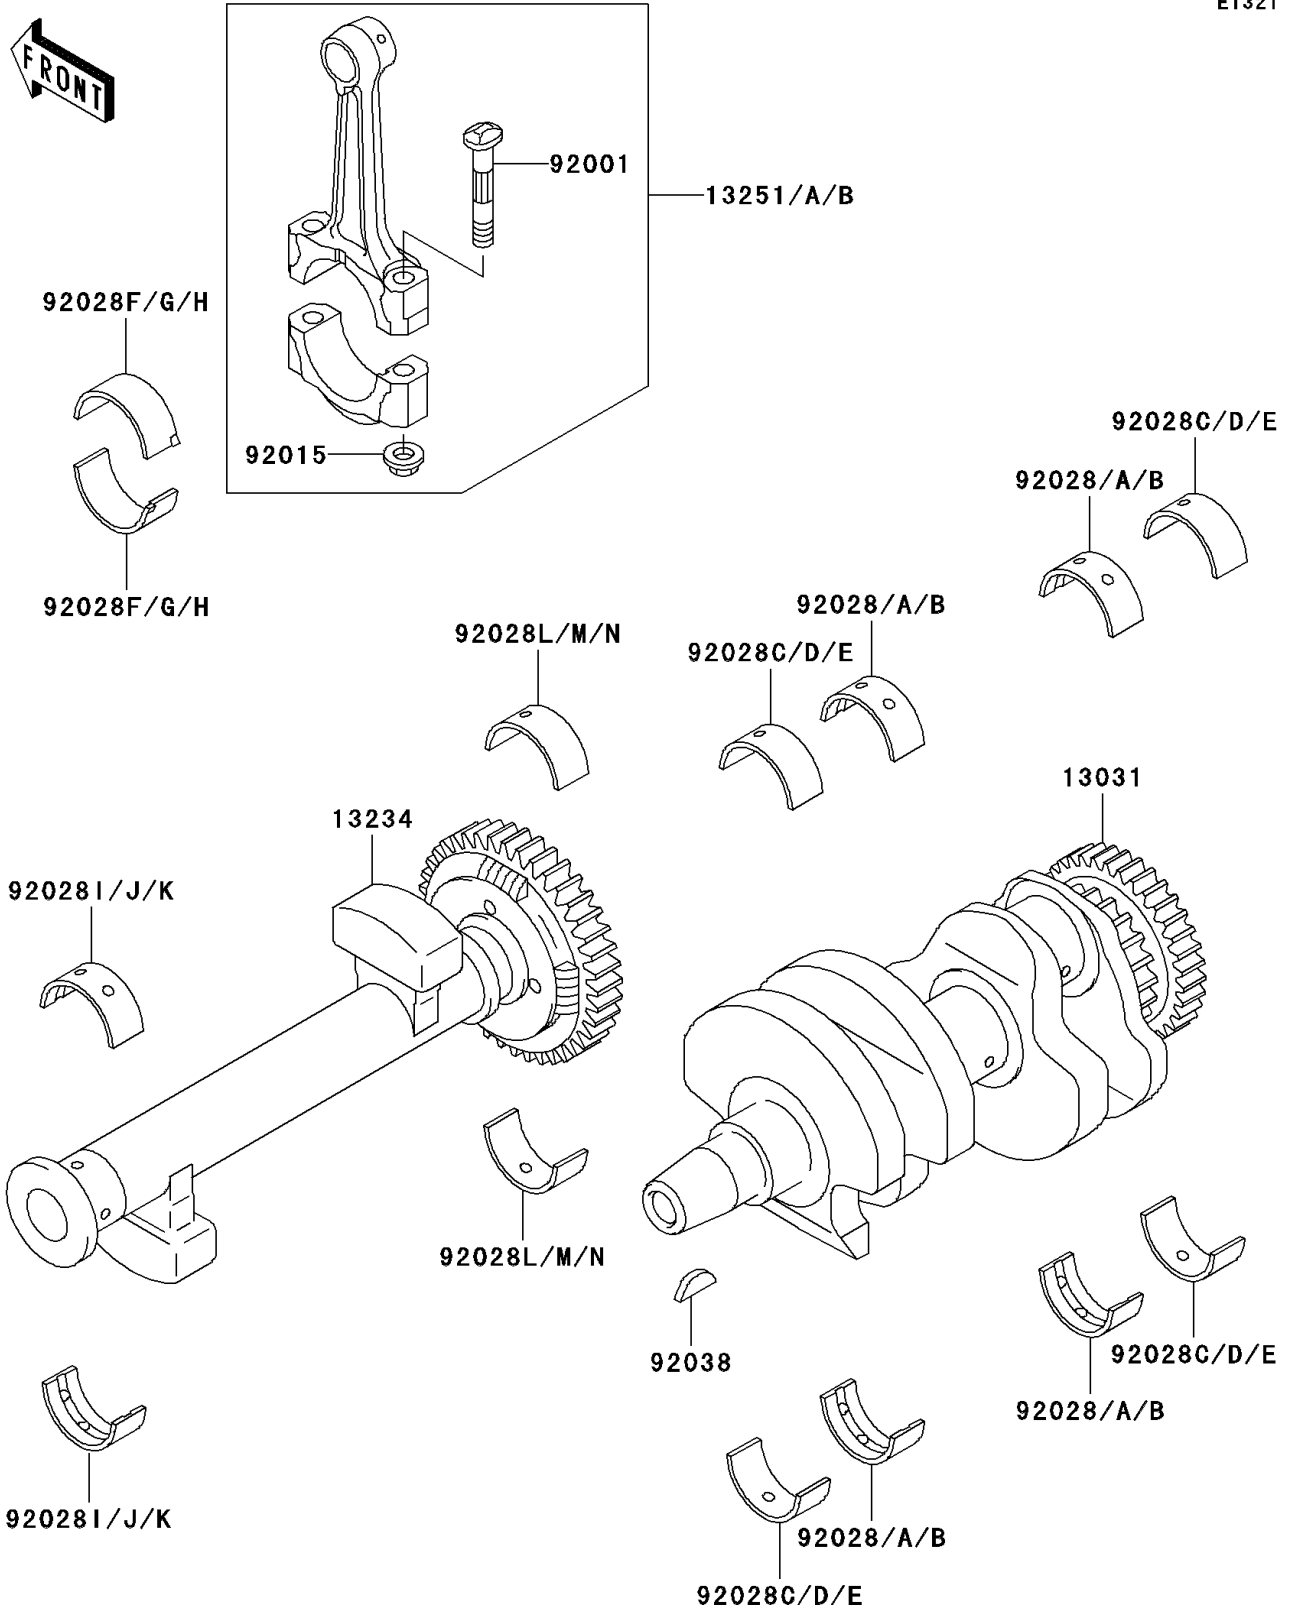

2003 Vulcan 500 LTD PARTS DIAGRAM

Crankshaft

E1321

2003 Vulcan 500 LTD PARTS LIST

Crankshaft

ITEM NAME	PART NUMBER	QUANTITY
CRANKSHAFT-COMP (Ref # 13031)	13031-1303	1
SHAFT-COMP,BALANCER (Ref # 13234)	13234-1071	1
ROD-ASSY-CONNECTING,H (Ref # 13251)	13251-1067-HH	2
ROD-ASSY-CONNECTING,I (Ref # 13251A)	13251-1067-II	2
ROD-ASSY-CONNECTING,J (Ref # 13251B)	13251-1067-JJ	2
BOLT,CONNECTING ROD,8MM (Ref # 92001)	92001-1887	4
NUT,FLANGED,8MM (Ref # 92015)	92015-1311	4
BUSHING,CRANKSHAFT,BLUE (Ref # 92028)	92028-1100	4
BUSHING,CRANKSHAFT,BLACK (Ref # 92028A)	92028-1101	AR
BUSHING,CRANKSHAFT,BROWN (Ref # 92028B)	92028-1102	AR
BUSHING,CRANKSHAFT,BLUE (Ref # 92028C)	92028-1272	4
BUSHING,CRANKSHAFT,BLACK (Ref # 92028D)	92028-1273	AR
BUSHING,CRANKSHAFT,BROWN (Ref # 92028E)	92028-1274	AR
BUSHING,CONNECTING ROD,BLUE (Ref # 92028F)	92028-1348	4
BUSHING,CONNECTING ROD,BLACK (Ref # 92028G)	92028-1349	AR
BUSHING,CONNECTING ROD,BROWN (Ref # 92028H)	92028-1350	AR
BUSHING,BALANCER,LH,BLUE (Ref # 92028I)	92028-1495	2
BUSHING,BALANCER,LH,BLACK (Ref # 92028J)	92028-1496	AR
BUSHING,BALANCER,LH,BROWN (Ref # 92028K)	92028-1497	AR
BUSHING,BALANCER,RH,BLUE (Ref # 92028L)	92028-1690	2
BUSHING,BALANCER,RH,BLACK (Ref # 92028M)	92028-1691	AR
BUSHING,BALANCER,RH,BROWN (Ref # 92028N)	92028-1692	AR
KEY,WOODRUFF (Ref # 92038)	92038-001	1