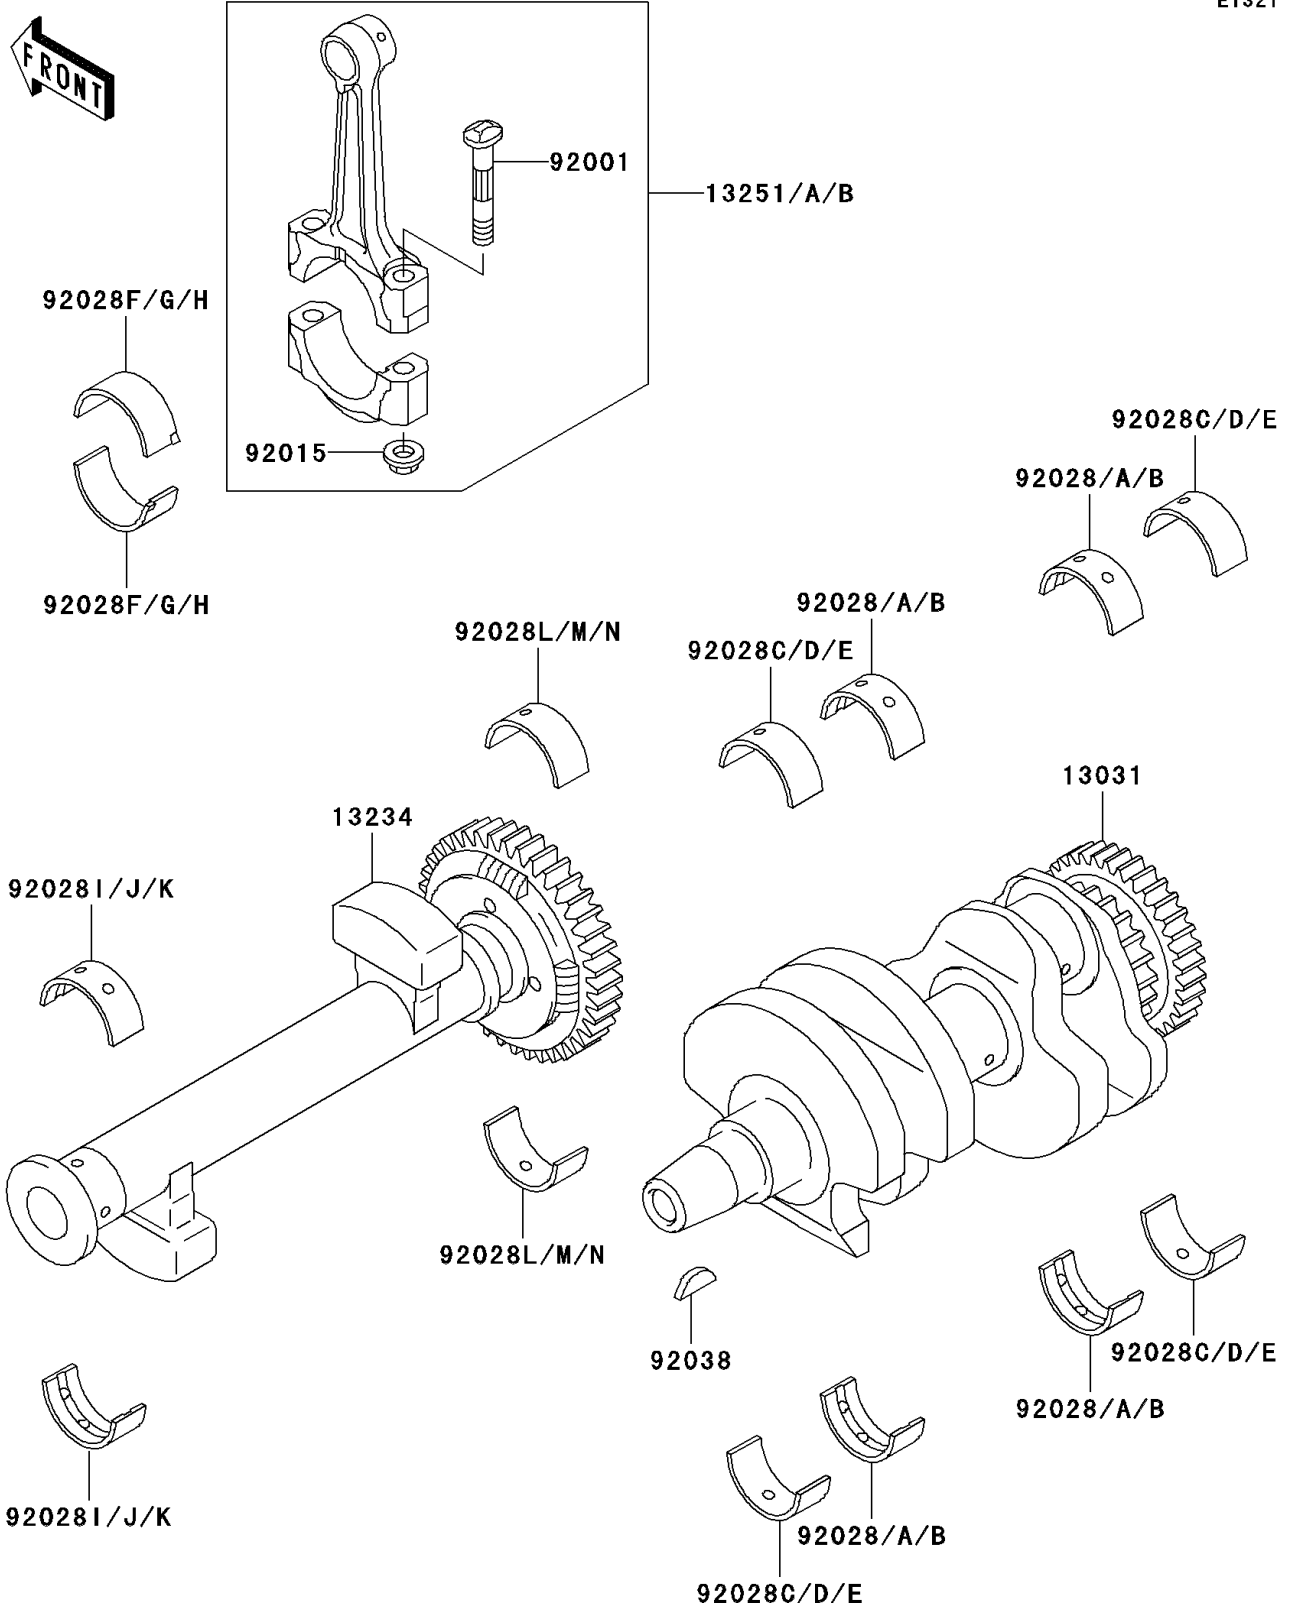

2001 Vulcan 500 LTD PARTS DIAGRAM

Crankshaft

E1321

2001 Vulcan 500 LTD PARTS LIST

Crankshaft

ITEM NAME	PART NUMBER	QUANTITY
CRANKSHAFT-COMP (Ref # 13031)	13031-1303	1
SHAFT-COMP,BALANCER (Ref # 13234)	13234-1071	1
ROD-ASSY-CONNECTING,H (Ref # 13251)	13251-1067-HH	2
ROD-ASSY-CONNECTING,I (Ref # 13251A)	13251-1067-II	2
ROD-ASSY-CONNECTING,J (Ref # 13251B)	13251-1067-JJ	2
BOLT,CONNECTING ROD,8MM (Ref # 92001)	92001-1887	4
NUT,FLANGED,8MM (Ref # 92015)	92015-1311	4
BUSHING,CRANKSHAFT,BLUE (Ref # 92028)	92028-1100	4
BUSHING,CRANKSHAFT,BLACK (Ref # 92028A)	92028-1101	AR
BUSHING,CRANKSHAFT,BROWN (Ref # 92028B)	92028-1102	AR
BUSHING,CRANKSHAFT,BLUE (Ref # 92028C)	92028-1272	4
BUSHING,CRANKSHAFT,BLACK (Ref # 92028D)	92028-1273	AR
BUSHING,CRANKSHAFT,BROWN (Ref # 92028E)	92028-1274	AR
BUSHING,CONNECTING ROD,BLUE (Ref # 92028F)	92028-1348	4
BUSHING,CONNECTING ROD,BLACK (Ref # 92028G)	92028-1349	AR
BUSHING,CONNECTING ROD,BROWN (Ref # 92028H)	92028-1350	AR
BUSHING,BALANCER,LH,BLUE (Ref # 92028I)	92028-1495	2
BUSHING,BALANCER,LH,BLACK (Ref # 92028J)	92028-1496	AR
BUSHING,BALANCER,LH,BROWN (Ref # 92028K)	92028-1497	AR
BUSHING,BALANCER,RH,BLUE (Ref # 92028L)	92028-1690	2
BUSHING,BALANCER,RH,BLACK (Ref # 92028M)	92028-1691	AR
BUSHING,BALANCER,RH,BROWN (Ref # 92028N)	92028-1692	AR
KEY,WOODRUFF (Ref # 92038)	92038-001	1