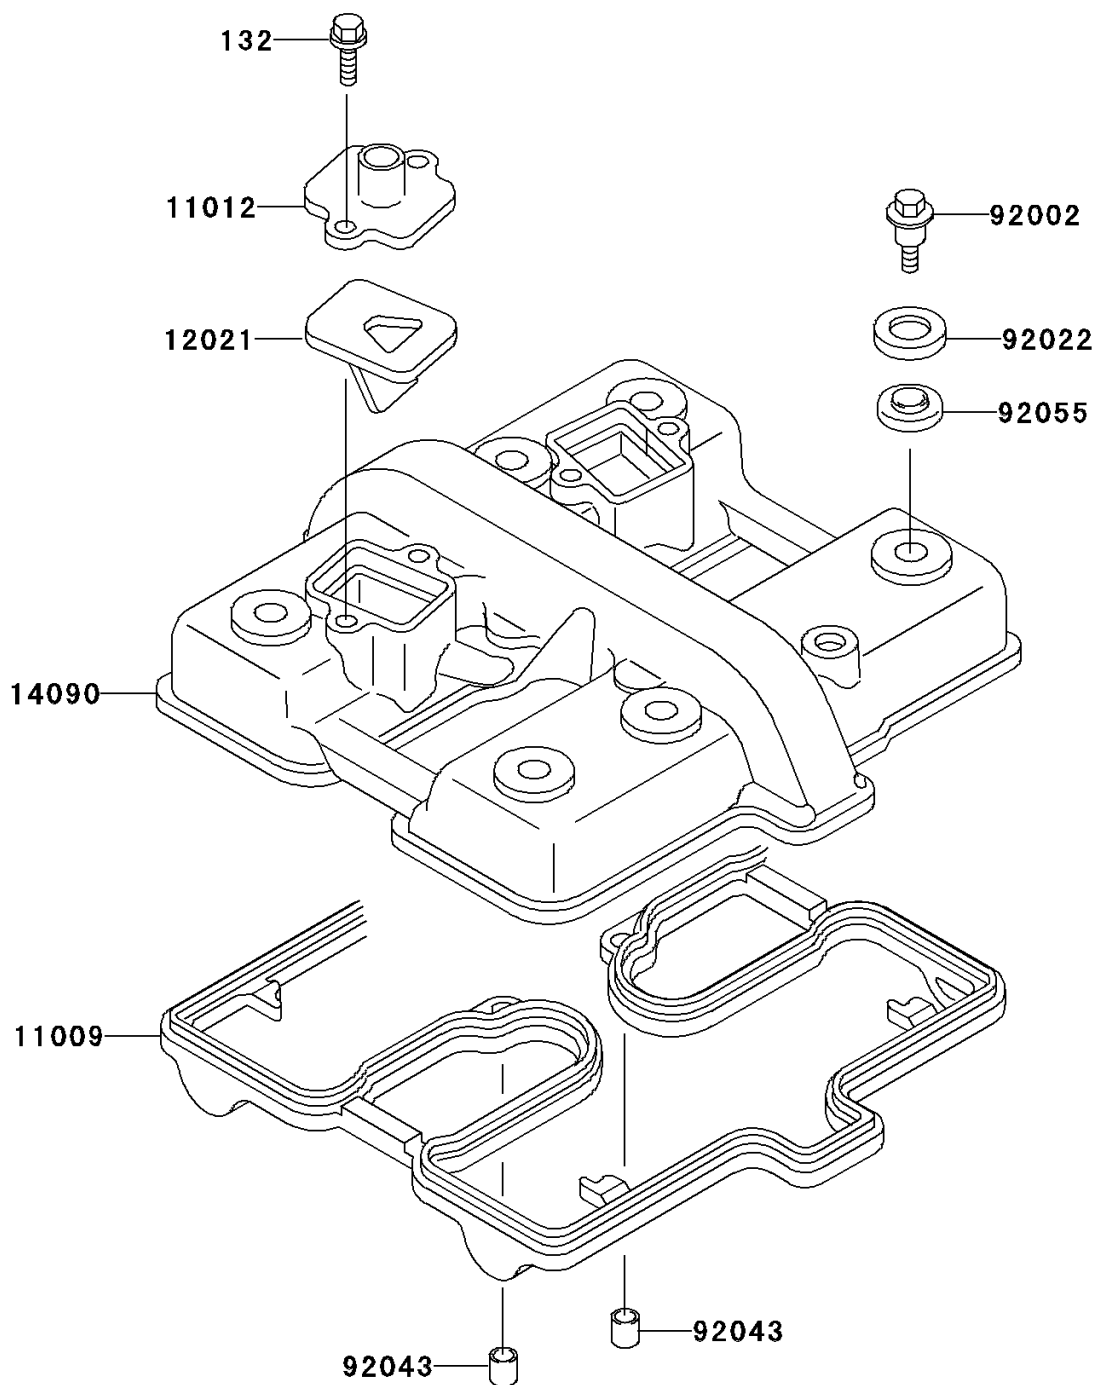

2002 Vulcan 500 LTD PARTS DIAGRAM

Cylinder Head Cover

E1112

2002 Vulcan 500 LTD PARTS LIST

Cylinder Head Cover

ITEM NAME	PART NUMBER	QUANTITY
BOLT-FLANGED-SMALL (Ref # 132)	132Y0616	1
GASKET,CYLINDER HEAD COVER (Ref # 11009)	11009-1483	1
CAP,REED VALVE (Ref # 11012)	11012-1949	1
VALVE-ASSY-REED (Ref # 12021)	12021-1026	1
COVER,HEAD (Ref # 14090)	14090-1660	1
BOLT (Ref # 92002)	92002-1595	1
WASHER,HEAD COVER BOLT (Ref # 92022)	92022-1637	1
PIN,DOWEL,8X10 (Ref # 92043)	92043-1302	1
RING-O,HEAD COVER BOLT (Ref # 92055)	92055-1225	1