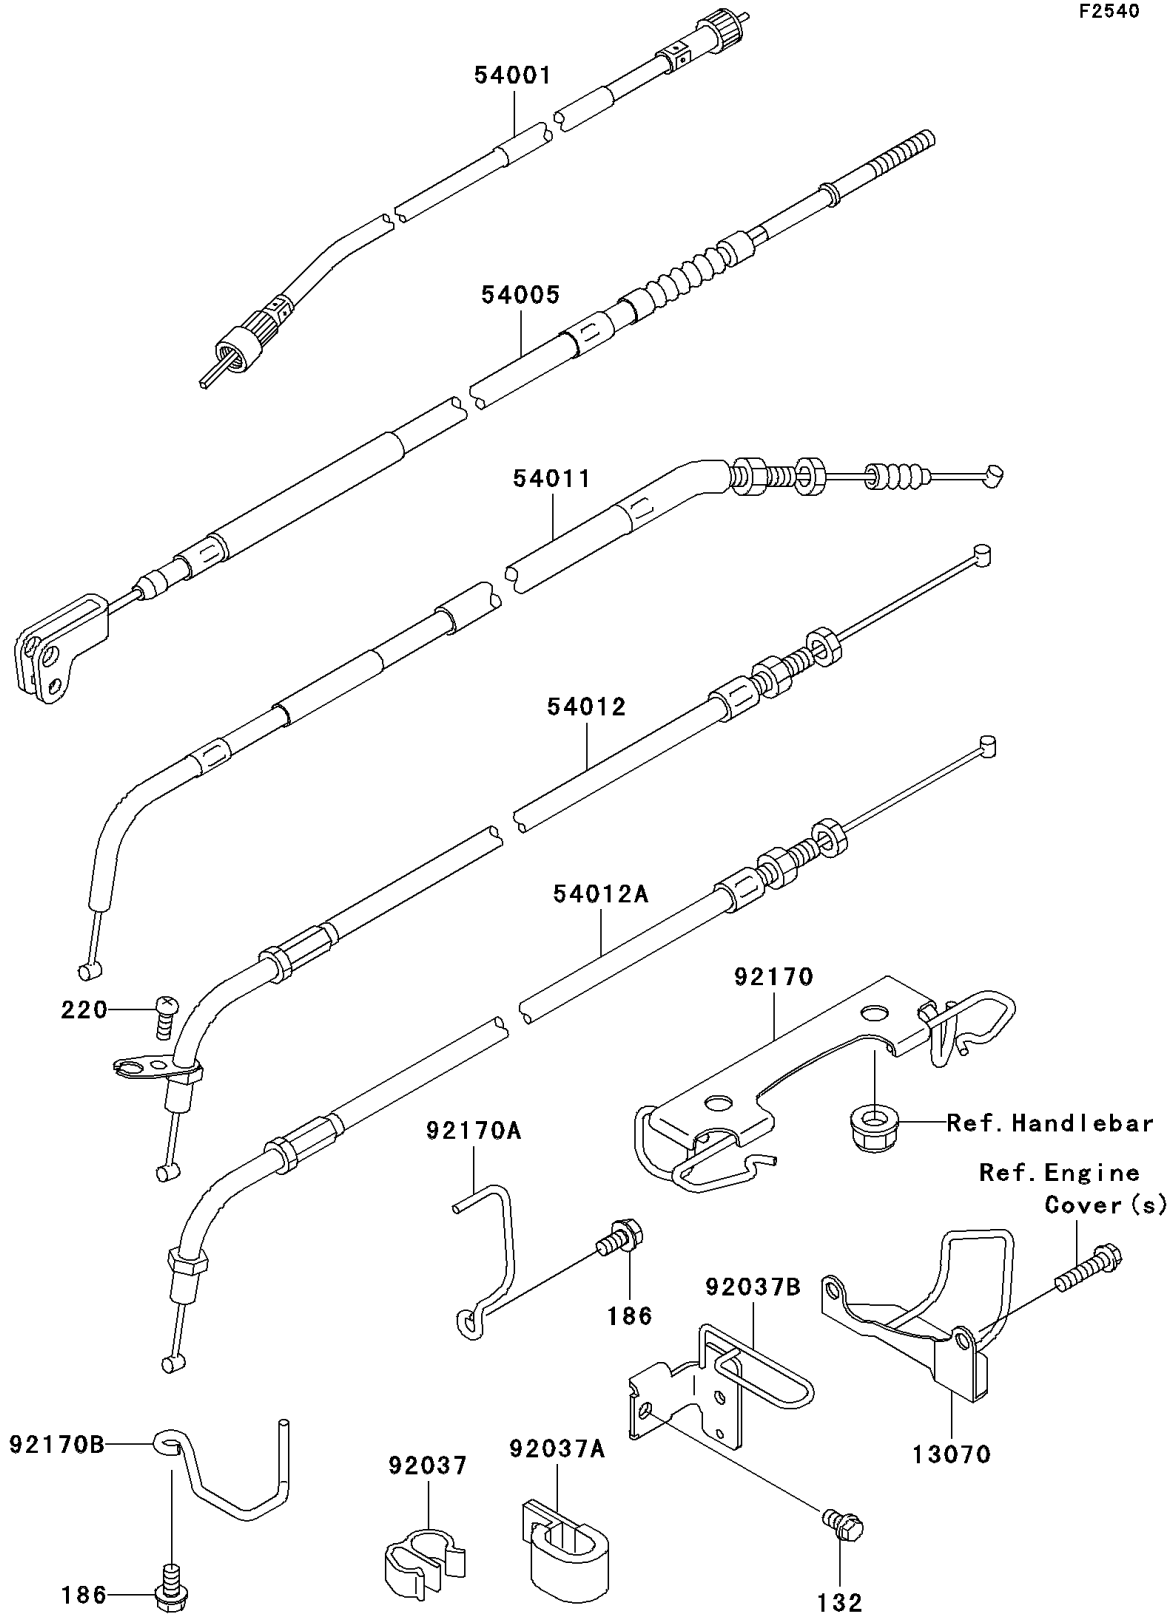

2005 Vulcan 500 LTD

PARTS DIAGRAM

Cables

F2540

2005 Vulcan 500 LTD

PARTS LIST

Cables

ITEM NAME	PART NUMBER	QUANTITY
BOLT-FLANGED-SMALL (Ref # 132)	132E0610	1
BOLT-UPSET-WP (Ref # 186)	186J0614	2
SCREW-PAN-CROSS (Ref # 220)	220F0514	1
GUIDE,CABLE (Ref # 13070)	13070-1297	1
CABLE-SPEEDMETER (Ref # 54001)	54001-1217	1
CABLE-BRAKE (Ref # 54005)	54005-1185	1
CABLE-CLUTCH (Ref # 54011)	54011-1362	1
CABLE-THROTTLE,CLOSING (Ref # 54012)	54012-0060	1
CABLE-THROTTLE,OPENING (Ref # 54012A)	54012-0061	1
CLAMP (Ref # 92037)	92037-1458	2
CLAMP (Ref # 92037A)	92037-1608	1
CLAMP,CABLE (Ref # 92037B)	92037-1885	1
CLAMP,CABLE&HOSE (Ref # 92170)	92170-1648	1
CLAMP,CABLE (Ref # 92170A)	92170-1663	1
CLAMP,CABLE (Ref # 92170B)	92170-1690	1