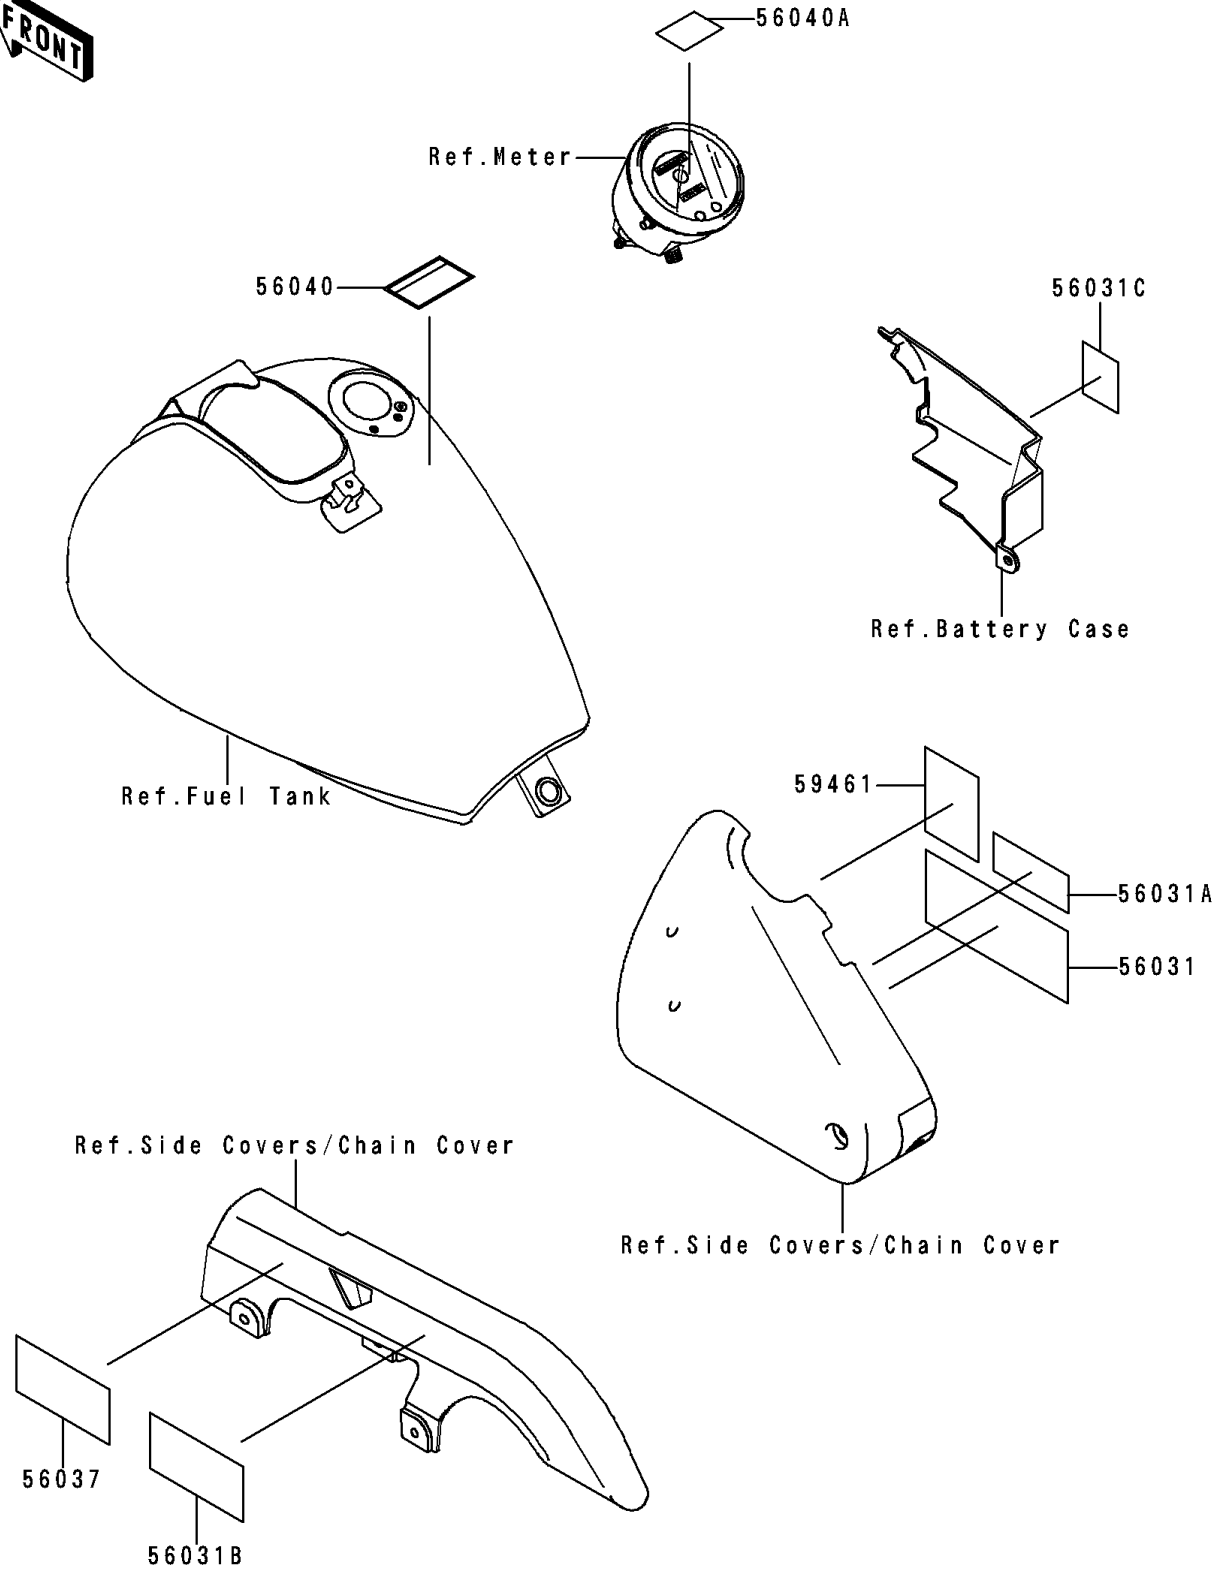

# 2000 Vulcan 500 LTD PARTS DIAGRAM

Labels

F2860

## 2000 Vulcan 500 LTD PARTS LIST

### Labels

<b>ITEM NAME</b>	<b>PART NUMBER</b>	<b>QUANTITY</b>
LABEL-MANUAL,DAILY SAFETY (Ref # 56031)	56031-1990	1
LABEL-MANUAL,OIL&OIL FILTER (Ref # 56031A)	56031-1991	1
LABEL-MANUAL,CHAIN (Ref # 56031B)	56031-1992	1
LABEL-MANUAL,BATTERY VENT (Ref # 56031C)	56031-1994	1
LABEL-SPECIFICATION,TIRE&LOAD (Ref # 56037)	56037-1729	1
LABEL-WARNING,BREAK IN CAUTION (Ref # 56040A)	56040-1311	1
LABEL-WARNING,EVAPO (Ref # 56040)	56040-1121	1
LABEL-CERTIFICATION,EVAPO ROUT (Ref # 59461)	59461-1528	1