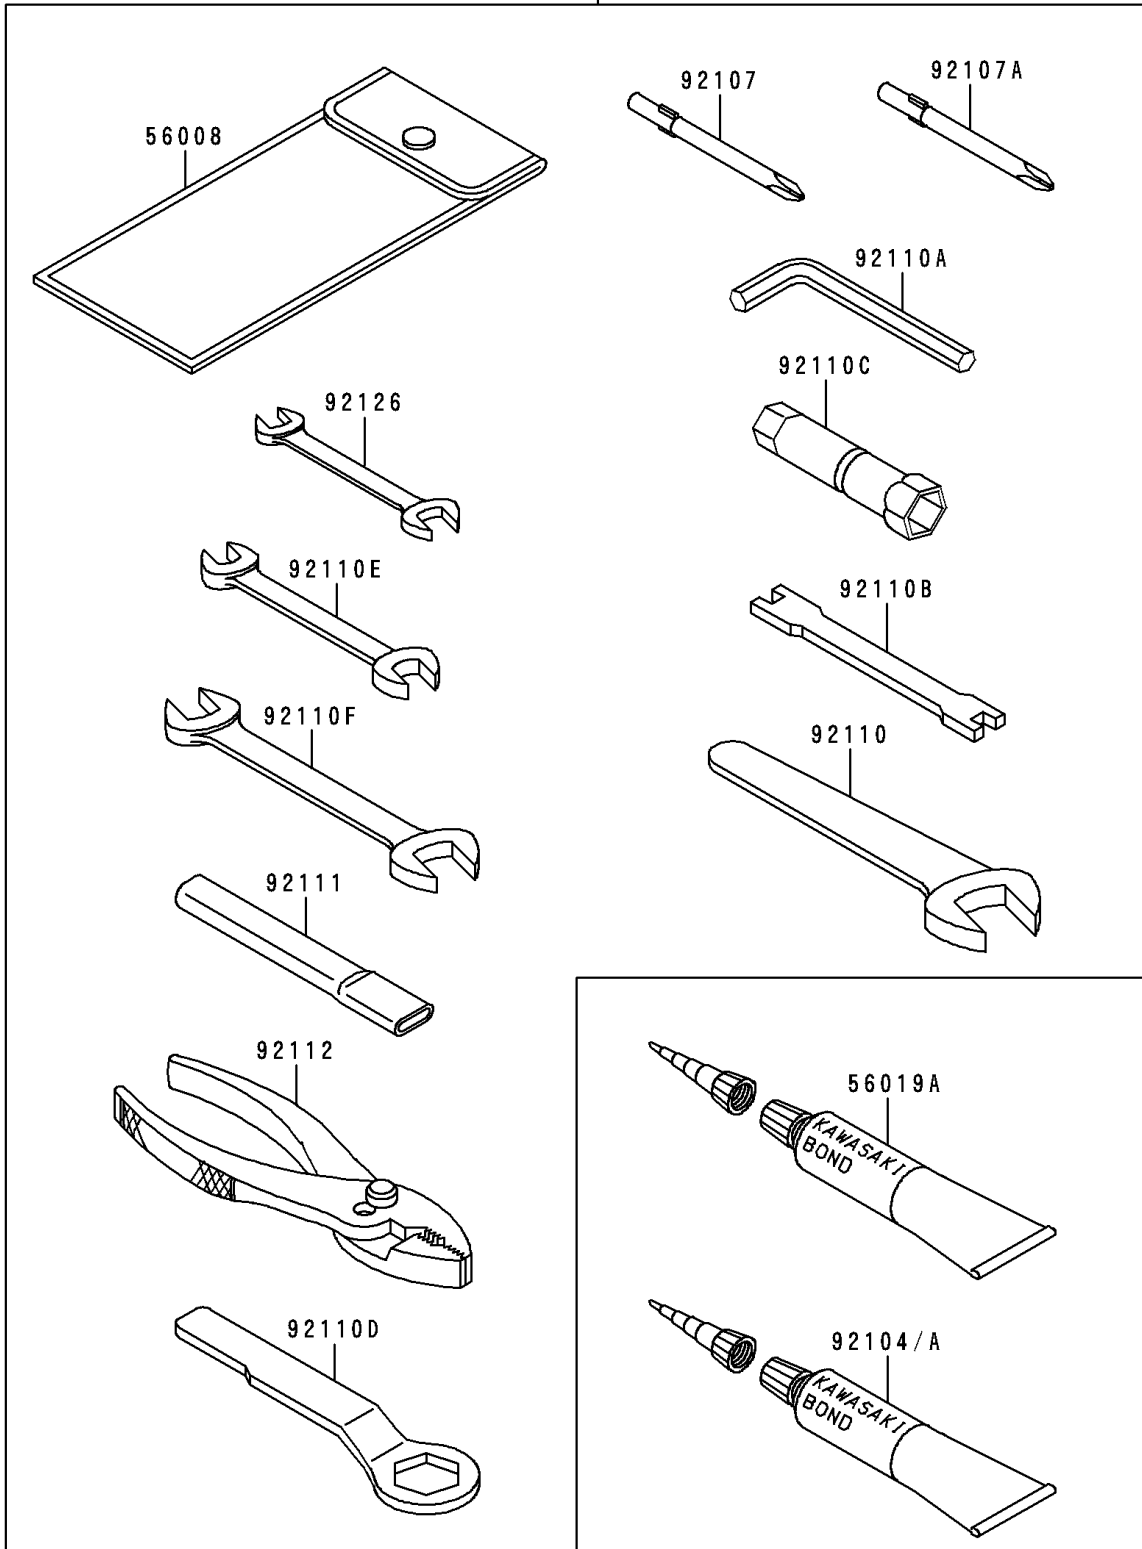

2000 Vulcan 500 LTD PARTS DIAGRAM

Owner's Tools

56007

F2810

2000 Vulcan 500 LTD PARTS LIST

Owner's Tools

| ITEM NAME | PART NUMBER | QUANTITY |
|--|-------------|----------|
| TOOL-KIT (Ref # 56007) | 56007-1403 | 1 |
| BAG,TOOL (Ref # 56008) | 56008-1075 | 1 |
| THREE BOND TB1211,HT/RS,WHITE (Ref # 56019A) | 56019-120 | 1 |
| GASKET-LIQUID,TUBE,100G,SILVER (Ref # 92104) | 92104-002 | 1 |
| GASKET-LIQUID,SILVER TB1216 (Ref # 92104A) | 92104-1063 | AR |
| TOOL-DRIVER,#3PHILLIPS (Ref # 92107) | 92107-005 | 1 |
| TOOL-DRIVER,#2PHILLIPS (Ref # 92107A) | 92107-1053 | 1 |
| TOOL-WRENCH,OPEN END,19MM (Ref # 92110) | 92110-1004 | 1 |
| TOOL-WRENCH,ALLEN,5MM (Ref # 92110A) | 92110-1015 | 1 |
| TOOL-WRENCH,SPOKE (Ref # 92110B) | 92110-1016 | 1 |
| TOOL-WRENCH,BOX,18MM (Ref # 92110C) | 92110-1112 | 1 |
| TOOL-WRENCH,BOX END,27MM (Ref # 92110D) | 92110-1147 | 1 |
| TOOL-WRENCH,OPEN END,10X12 (Ref # 92110E) | 92110-1152 | 1 |
| TOOL-WRENCH,OPEN END,14X17 (Ref # 92110F) | 92110-1153 | 1 |
| TOOL-BAR,BOX END WRENCH (Ref # 92111) | 92111-1051 | 1 |
| TOOL-PLIERS (Ref # 92112) | 92112-003 | 1 |
| TOOL-WRENCH,OPEN END,8X10 (Ref # 92126) | 92126-001 | 1 |