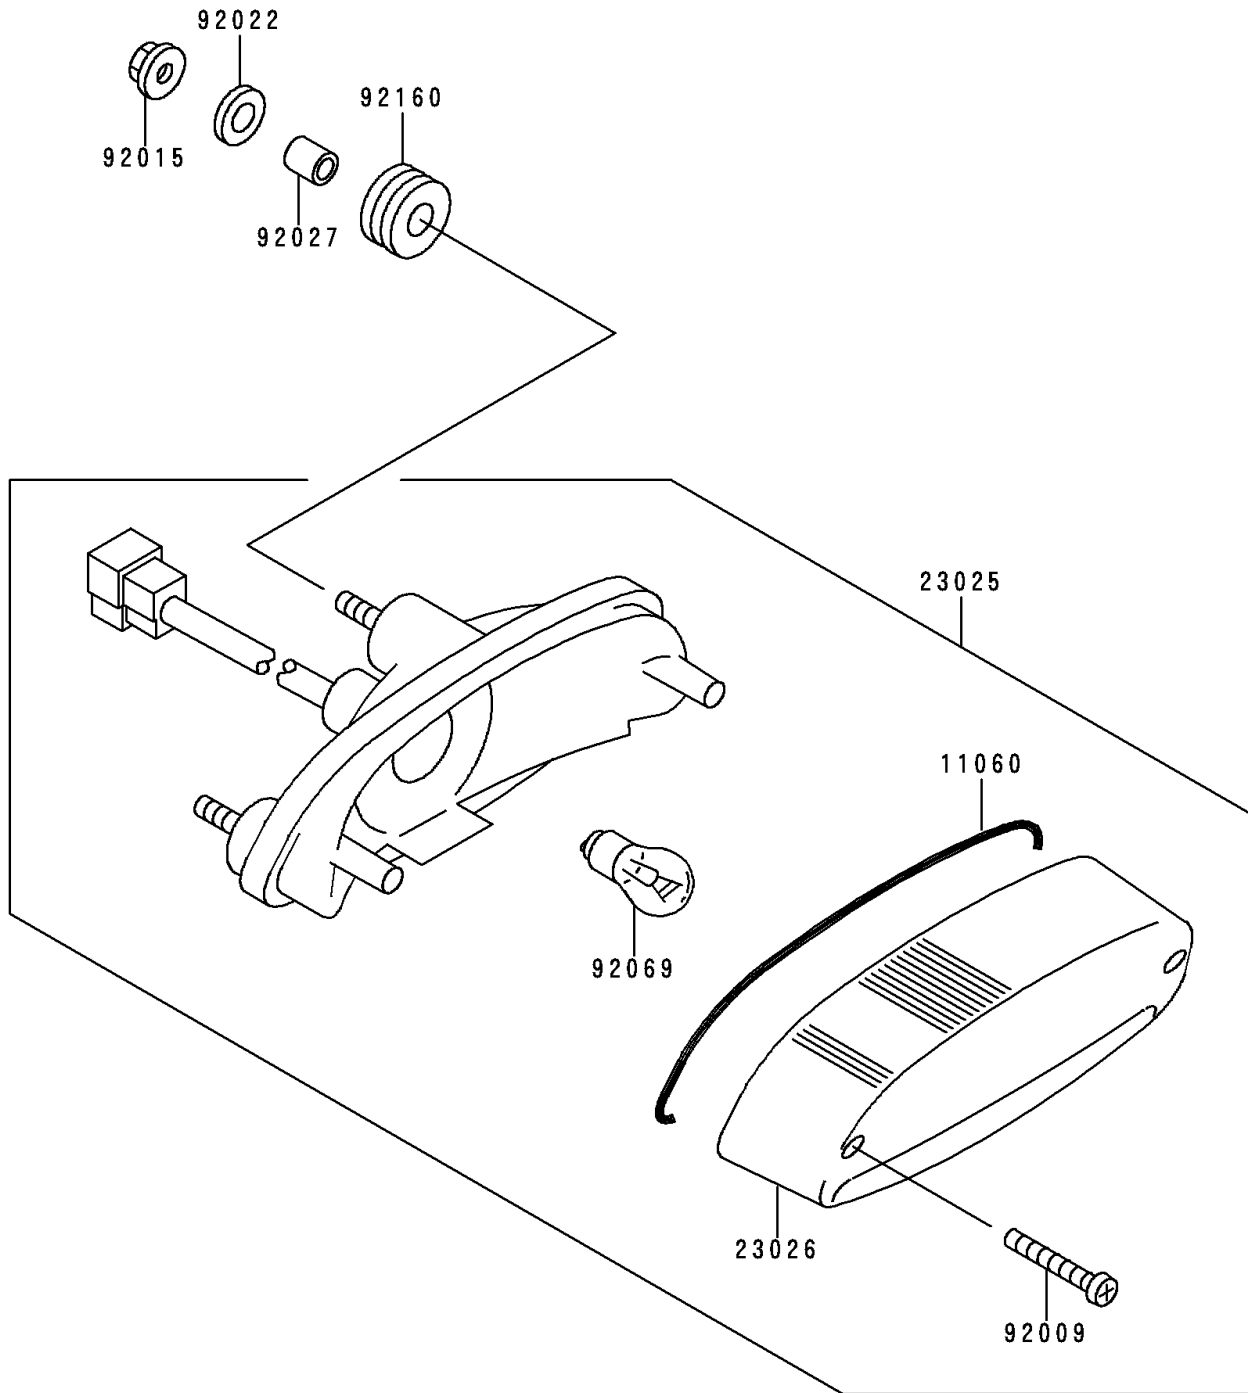

2000 Vulcan 500 LTD PARTS DIAGRAM

Taillight(s)

F2720

2000 Vulcan 500 LTD PARTS LIST

Taillight(s)

ITEM NAME	PART NUMBER	QUANTITY
GASKET, TAIL LAMP LENS (Ref # 11060)	11060-1174	1
LAMP-TAIL (Ref # 23025)	23025-1254	1
LENS, TAIL LAMP (Ref # 23026)	23026-1183	1
SCREW, TAPPING, 4X20 (Ref # 92009)	92009-1378	2
NUT, FLANGED, 6MM (Ref # 92015)	92015-1367	3
WASHER, 6.5X20X1.6 (Ref # 92022)	92022-1557	3
COLLAR, 6.8X10X12 (Ref # 92027)	92027-162	3
BULB, 12V 27/8W (Ref # 92069)	92069-059	1
DAMPER (Ref # 92160)	92160-1162	3