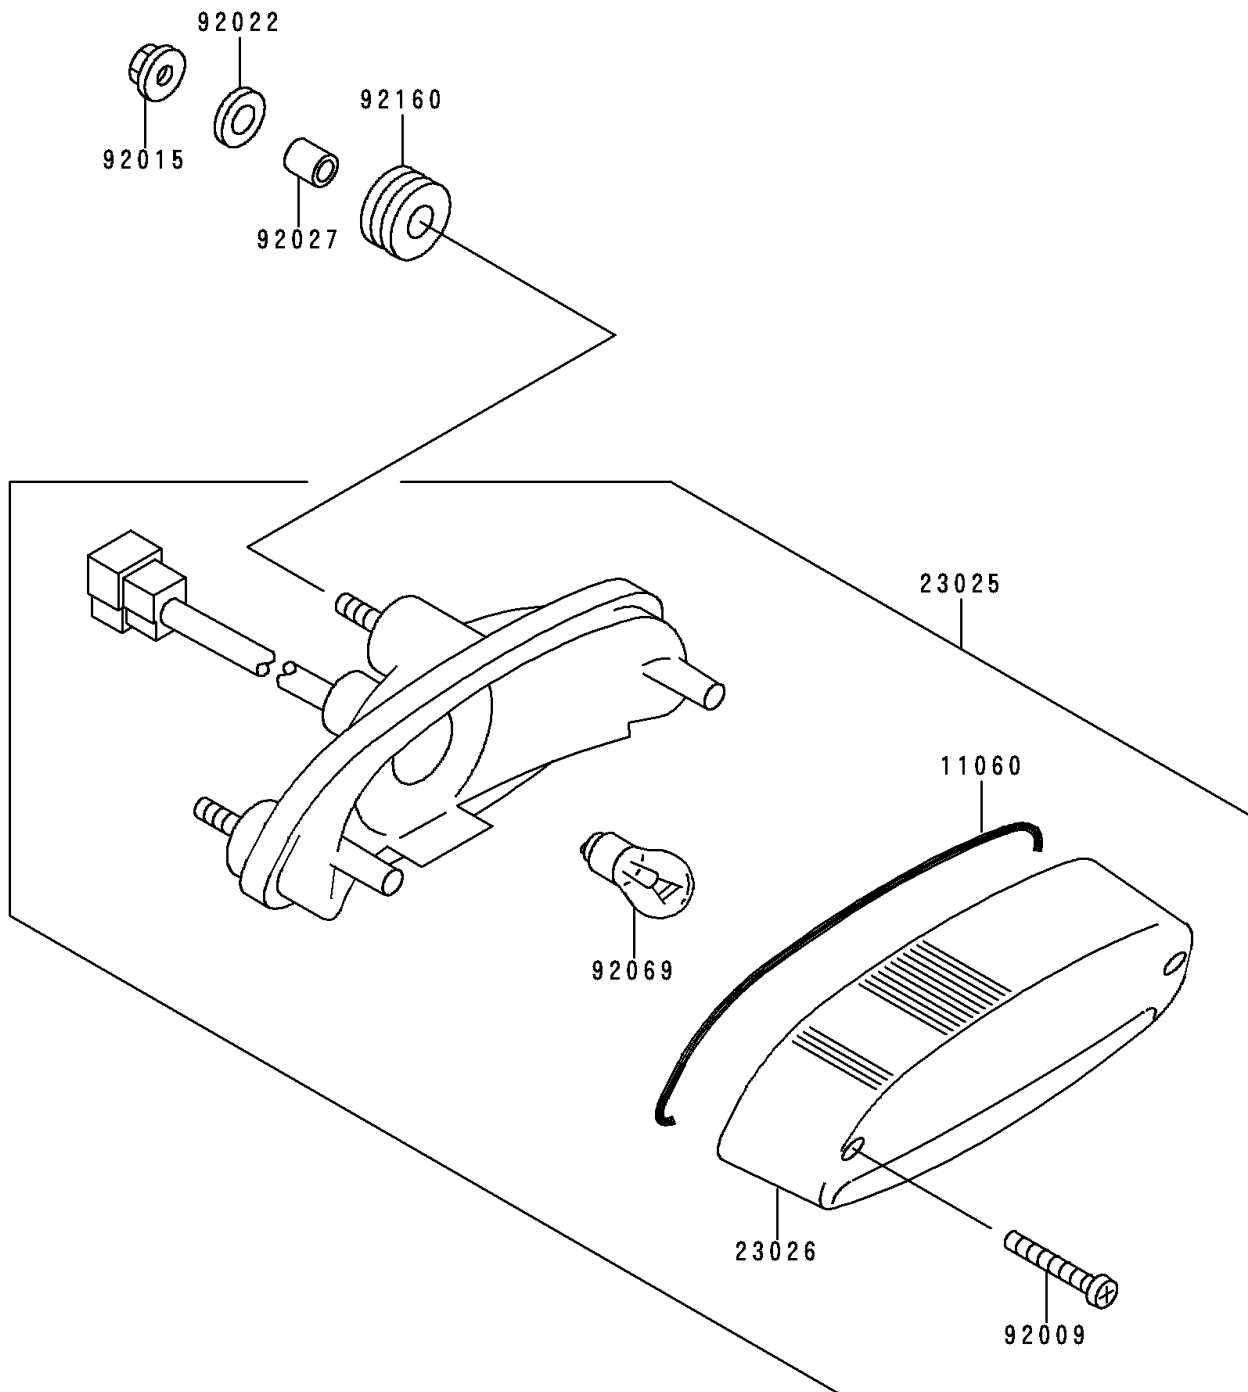

2000 Vulcan 500 LTD

PARTS DIAGRAM

Taillight(s)

F2720

2000 Vulcan 500 LTD

PARTS LIST

Taillight(s)

ITEM NAME	PART NUMBER	QUANTITY
GASKET, TAIL LAMP LENS (Ref # 11060)	11060-1174	1
LAMP-TAIL (Ref # 23025)	23025-1254	1
LENS, TAIL LAMP (Ref # 23026)	23026-1183	1
SCREW, TAPPING, 4X20 (Ref # 92009)	92009-1378	2
NUT, FLANGED, 6MM (Ref # 92015)	92015-1367	3
WASHER, 6.5X20X1.6 (Ref # 92022)	92022-1557	3
COLLAR, 6.8X10X12 (Ref # 92027)	92027-162	3
BULB, 12V 27/8W (Ref # 92069)	92069-059	1
DAMPER (Ref # 92160)	92160-1162	3