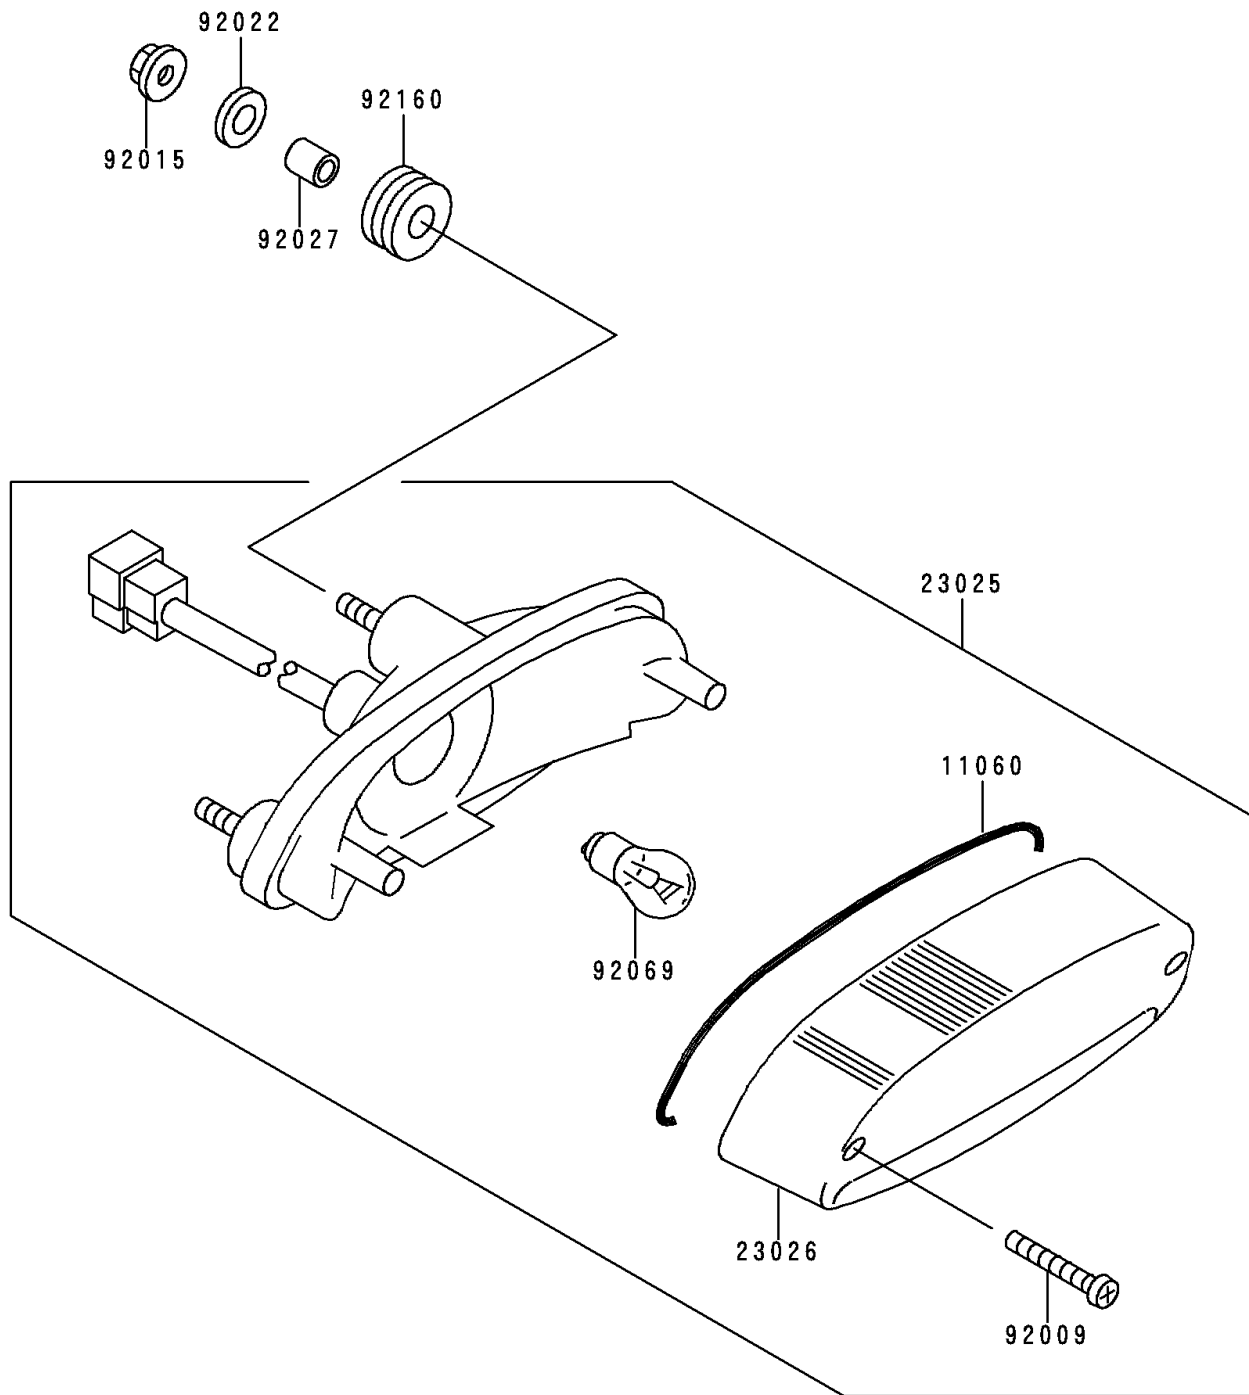

## 1999 Vulcan 500 LTD PARTS DIAGRAM

Taillight(s)

F2720

## 1999 Vulcan 500 LTD PARTS LIST

Taillight(s)

ITEM NAME	PART NUMBER	QUANTITY
GASKET,TAIL LAMP LENS (Ref # 11060)	11060-1174	1
LAMP-TAIL (Ref # 23025)	23025-1254	1
LENS,TAIL LAMP (Ref # 23026)	23026-1183	1
SCREW,TAPPING,4X20 (Ref # 92009)	92009-1378	1
NUT,FLANGED,6MM (Ref # 92015)	92015-1367	1
WASHER,6.5X20X1.6 (Ref # 92022)	92022-1557	1
COLLAR,6.8X10X12 (Ref # 92027)	92027-162	1
BULB,12V 27/8W (Ref # 92069)	92069-059	1
DAMPER (Ref # 92160)	92160-1162	1