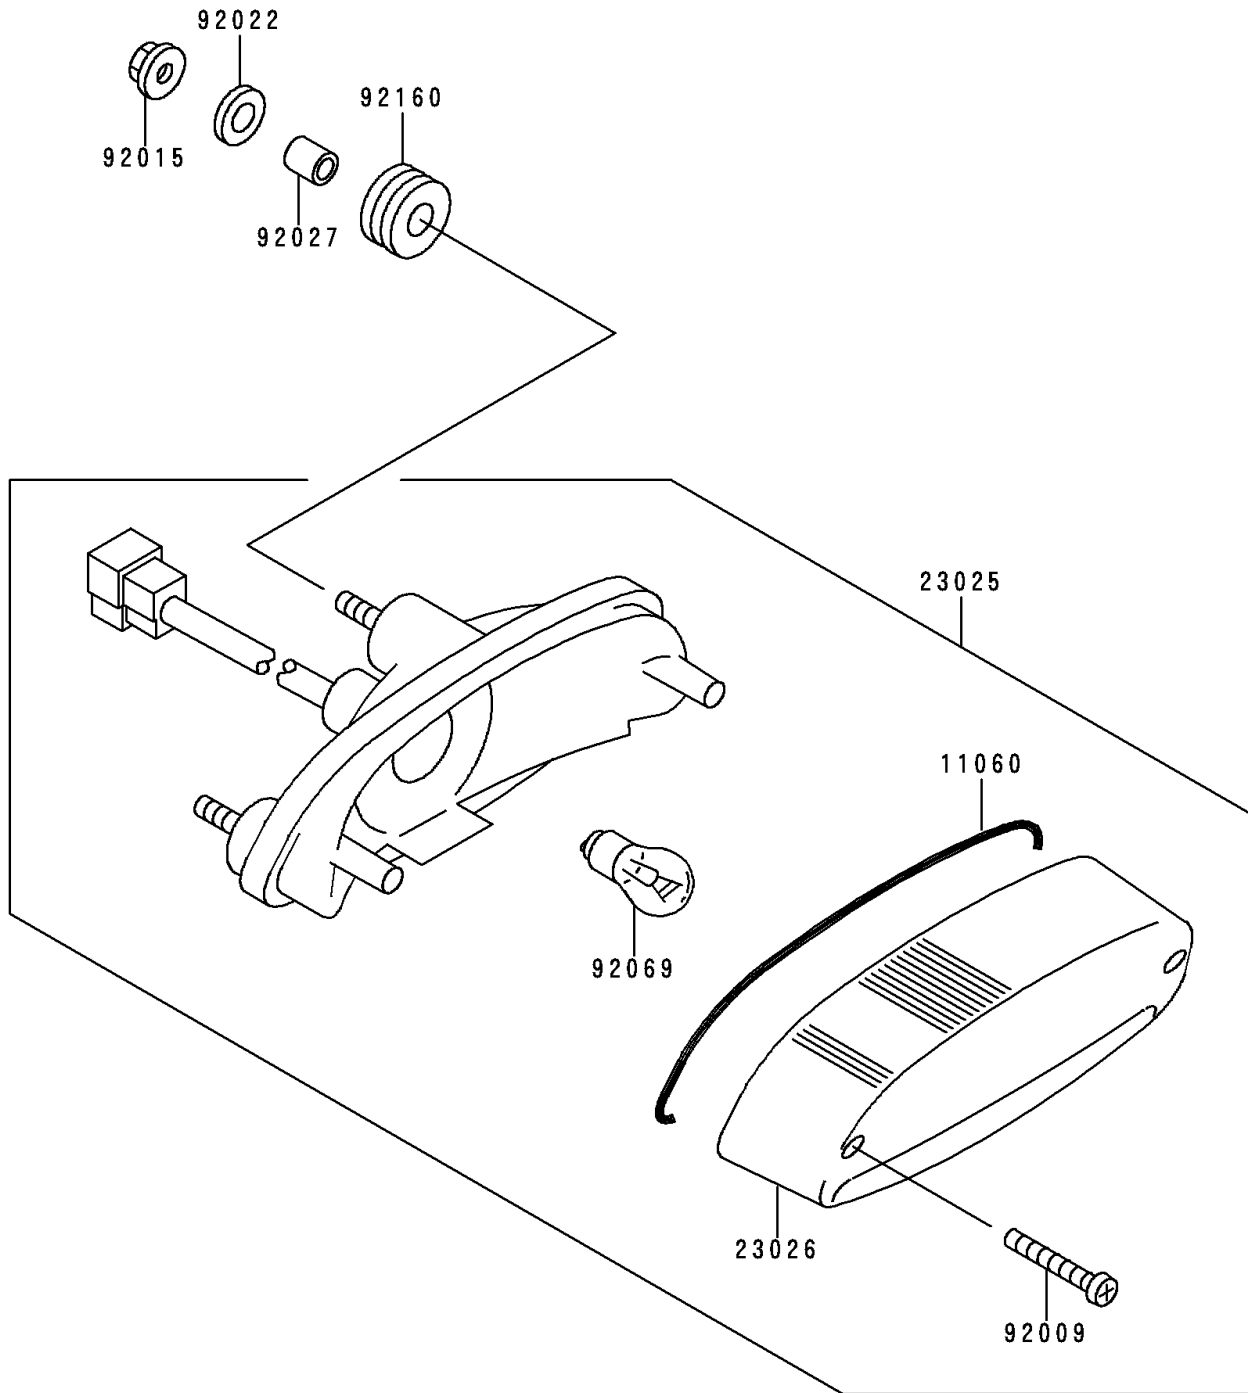

1998 Vulcan 500 LTD PARTS DIAGRAM

Taillight(s)

F2720

1998 Vulcan 500 LTD PARTS LIST

Taillight(s)

| ITEM NAME | PART NUMBER | QUANTITY |
|--------------------------------------|-------------|----------|
| GASKET, TAIL LAMP LENS (Ref # 11060) | 11060-1174 | 1 |
| LAMP-TAIL (Ref # 23025) | 23025-1254 | 1 |
| LENS, TAIL LAMP (Ref # 23026) | 23026-1183 | 1 |
| SCREW, TAPPING, 4X20 (Ref # 92009) | 92009-1378 | 2 |
| NUT, FLANGED, 6MM (Ref # 92015) | 92015-1367 | 3 |
| WASHER, 6.5X20X1.6 (Ref # 92022) | 92022-1557 | 3 |
| COLLAR, 6.8X10X12 (Ref # 92027) | 92027-162 | 3 |
| BULB, 12V 27/8W (Ref # 92069) | 92069-059 | 1 |
| DAMPER (Ref # 92160) | 92160-1162 | 3 |