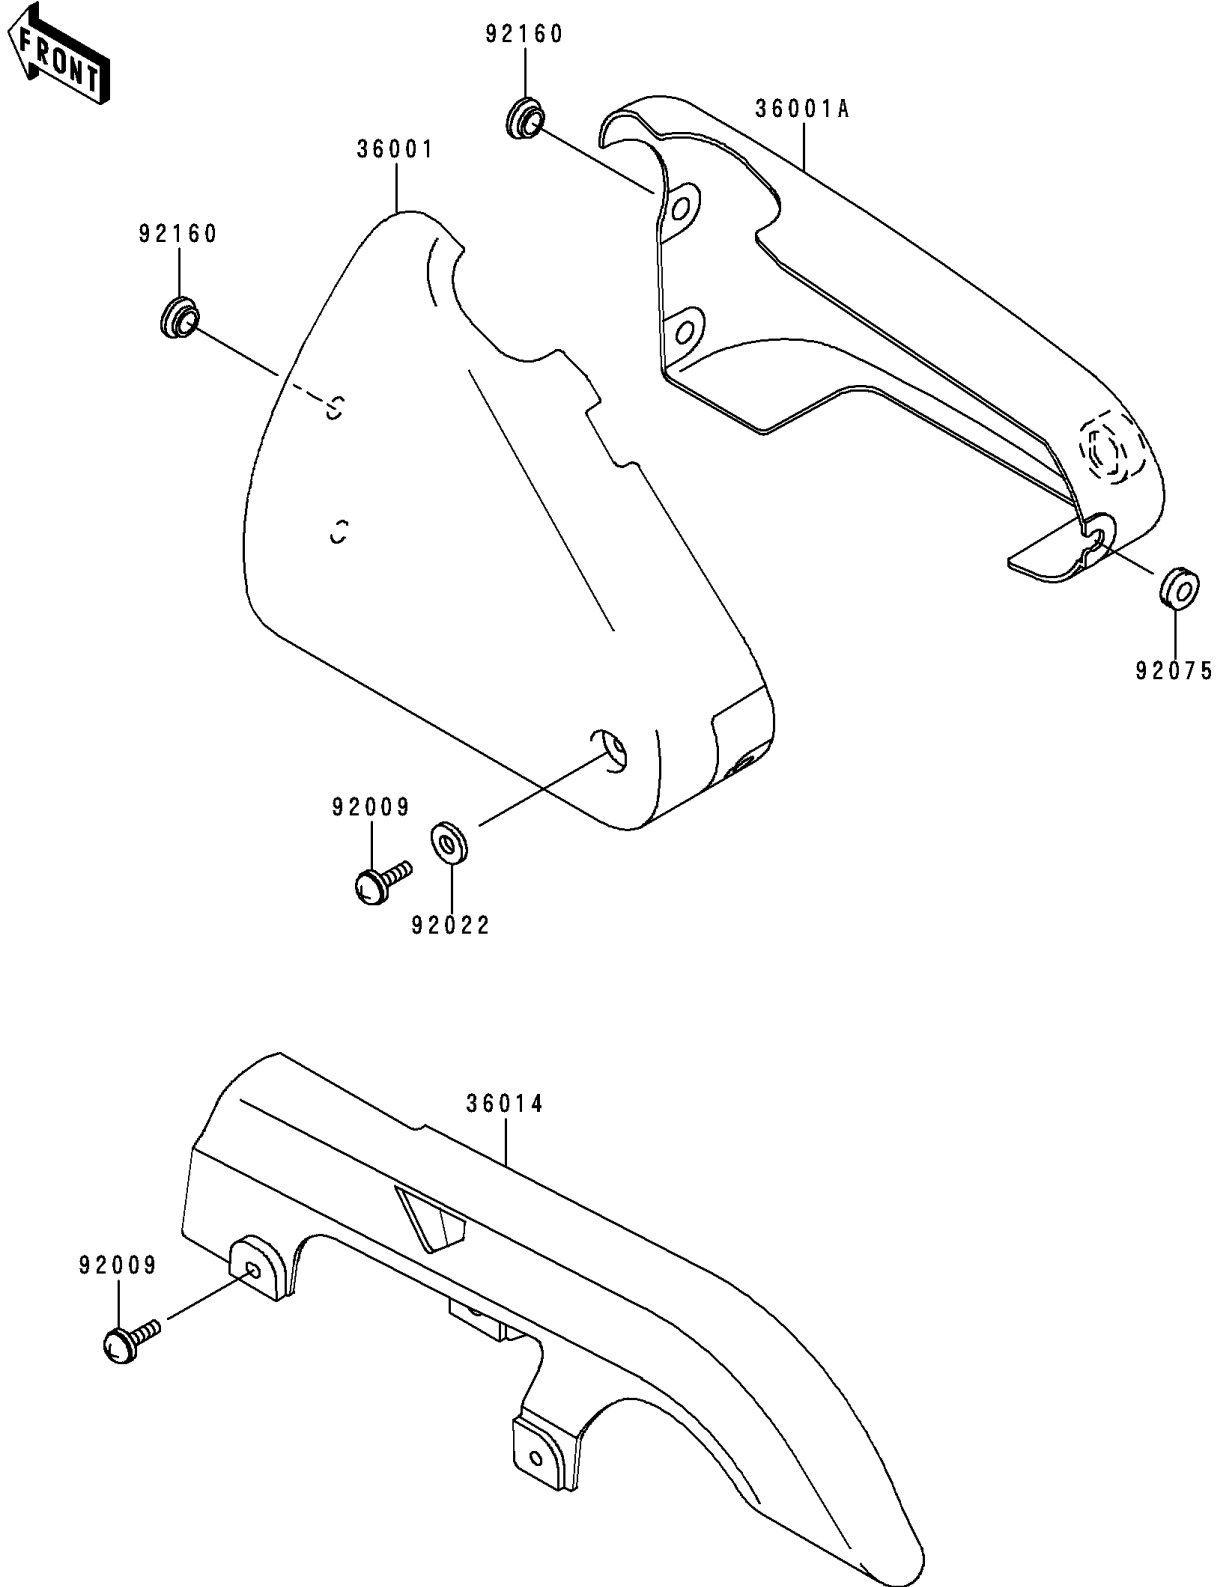

# 1998 Vulcan 500 LTD PARTS DIAGRAM

Side Covers/Chain Cover

F 2610

# 1998 Vulcan 500 LTD PARTS LIST

## Side Covers/Chain Cover

ITEM NAME	PART NUMBER	QUANTITY
COVER-SIDE,LH,EBONY (Ref # 36001)	36001-1559-H8	1
COVER-SIDE,RH,EBONY (Ref # 36001A)	36001-1560-H8	1
CASE-CHAIN (Ref # 36014)	36014-1201	1
SCREW,6X14 (Ref # 92009)	92009-1662	4
WASHER,6.5X16X1 (Ref # 92022)	92022-1143	1
DAMPER (Ref # 92075)	92075-1629	1
DAMPER (Ref # 92160)	92160-1764	4