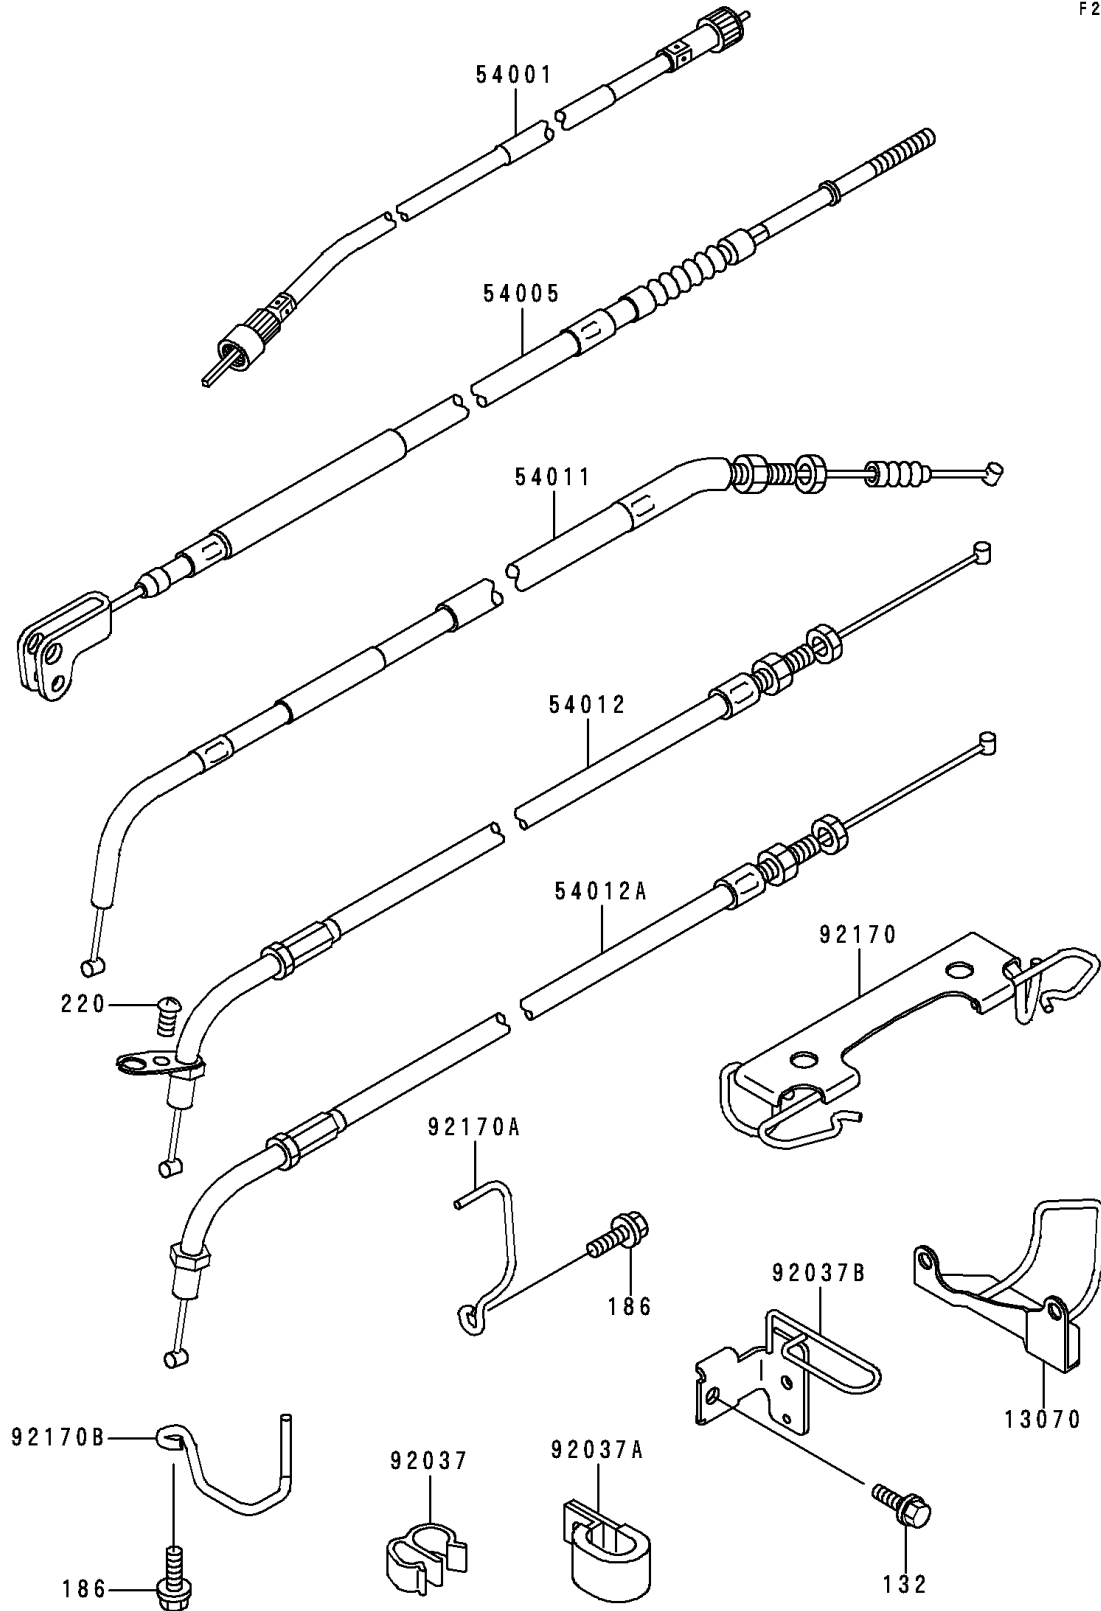

2000 Vulcan 500 LTD PARTS DIAGRAM

Cables

F2540

2000 Vulcan 500 LTD PARTS LIST

Cables

ITEM NAME	PART NUMBER	QUANTITY
BOLT-FLANGED-SMALL (Ref # 132)	132E0610	1
BOLT-UPSET-WP (Ref # 186)	186J0614	2
SCREW-PAN-CROS (Ref # 220)	220C0514	1
GUIDE,CABLE (Ref # 13070)	13070-1297	1
CABLE-SPEEDMETER (Ref # 54001)	54001-1217	1
CABLE-BRAKE (Ref # 54005)	54005-1185	1
CABLE-CLUTCH (Ref # 54011)	54011-1362	1
CABLE-THROTTLE,CLOSING (Ref # 54012)	54012-1479	1
CABLE-THROTTLE,OPENING (Ref # 54012A)	54012-1480	1
CLAMP (Ref # 92037)	92037-1458	2
CLAMP (Ref # 92037A)	92037-1608	1
CLAMP,CABLE (Ref # 92037B)	92037-1885	1
CLAMP,CABLE&HOSE (Ref # 92170)	92170-1648	1
CLAMP,CABLE (Ref # 92170A)	92170-1663	1
CLAMP,CABLE (Ref # 92170B)	92170-1690	1