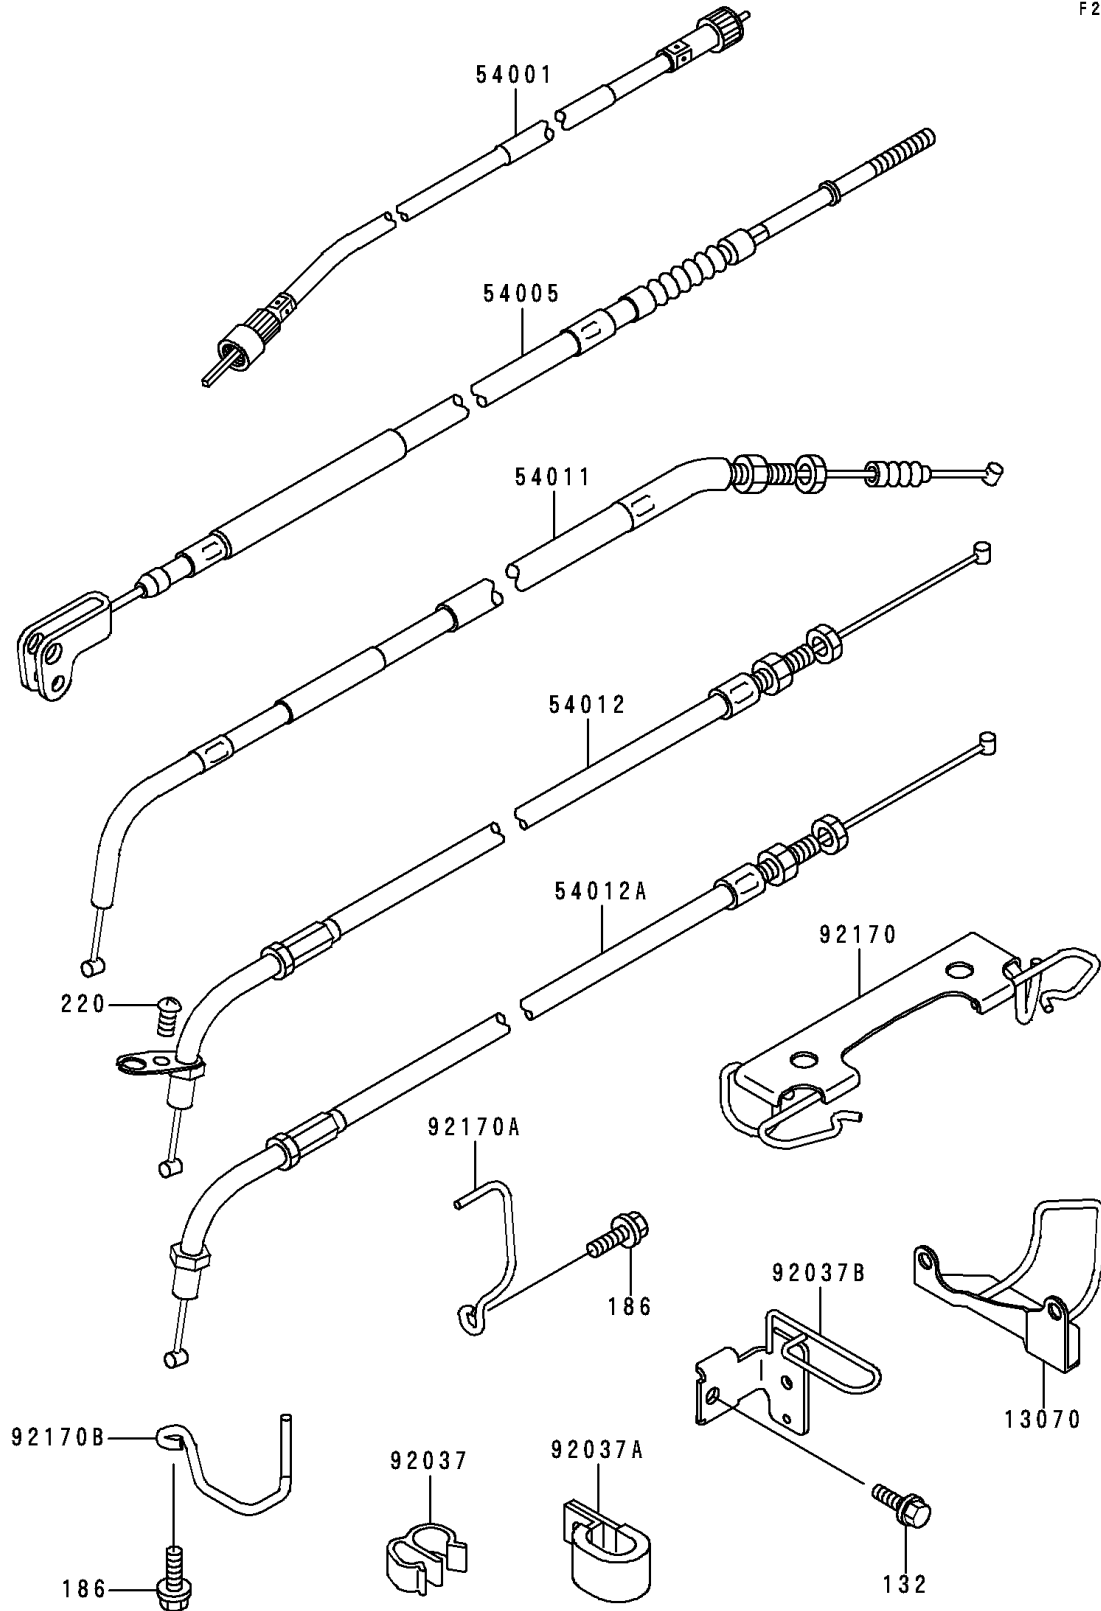

1999 Vulcan 500 LTD PARTS DIAGRAM

Cables

F2540

1999 Vulcan 500 LTD PARTS LIST

Cables

ITEM NAME	PART NUMBER	QUANTITY
BOLT-FLANGED-SMALL (Ref # 132)	132E0610	1
BOLT-UPSET-WP (Ref # 186)	186J0614	1
SCREW-PAN-CROS (Ref # 220)	220C0514	1
GUIDE,CABLE (Ref # 13070)	13070-1297	1
CABLE-SPEEDMETER (Ref # 54001)	54001-1217	1
CABLE-BRAKE (Ref # 54005)	54005-1185	1
CABLE-CLUTCH (Ref # 54011)	54011-1362	1
CABLE-THROTTLE,CLOSING (Ref # 54012)	54012-1479	1
CABLE-THROTTLE,OPENING (Ref # 54012A)	54012-1480	1
CLAMP (Ref # 92037)	92037-1458	1
CLAMP (Ref # 92037A)	92037-1608	1
CLAMP,CABLE (Ref # 92037B)	92037-1885	1
CLAMP,CABLE&HOSE (Ref # 92170)	92170-1648	1
CLAMP,CABLE (Ref # 92170A)	92170-1663	1
CLAMP,CABLE (Ref # 92170B)	92170-1690	1