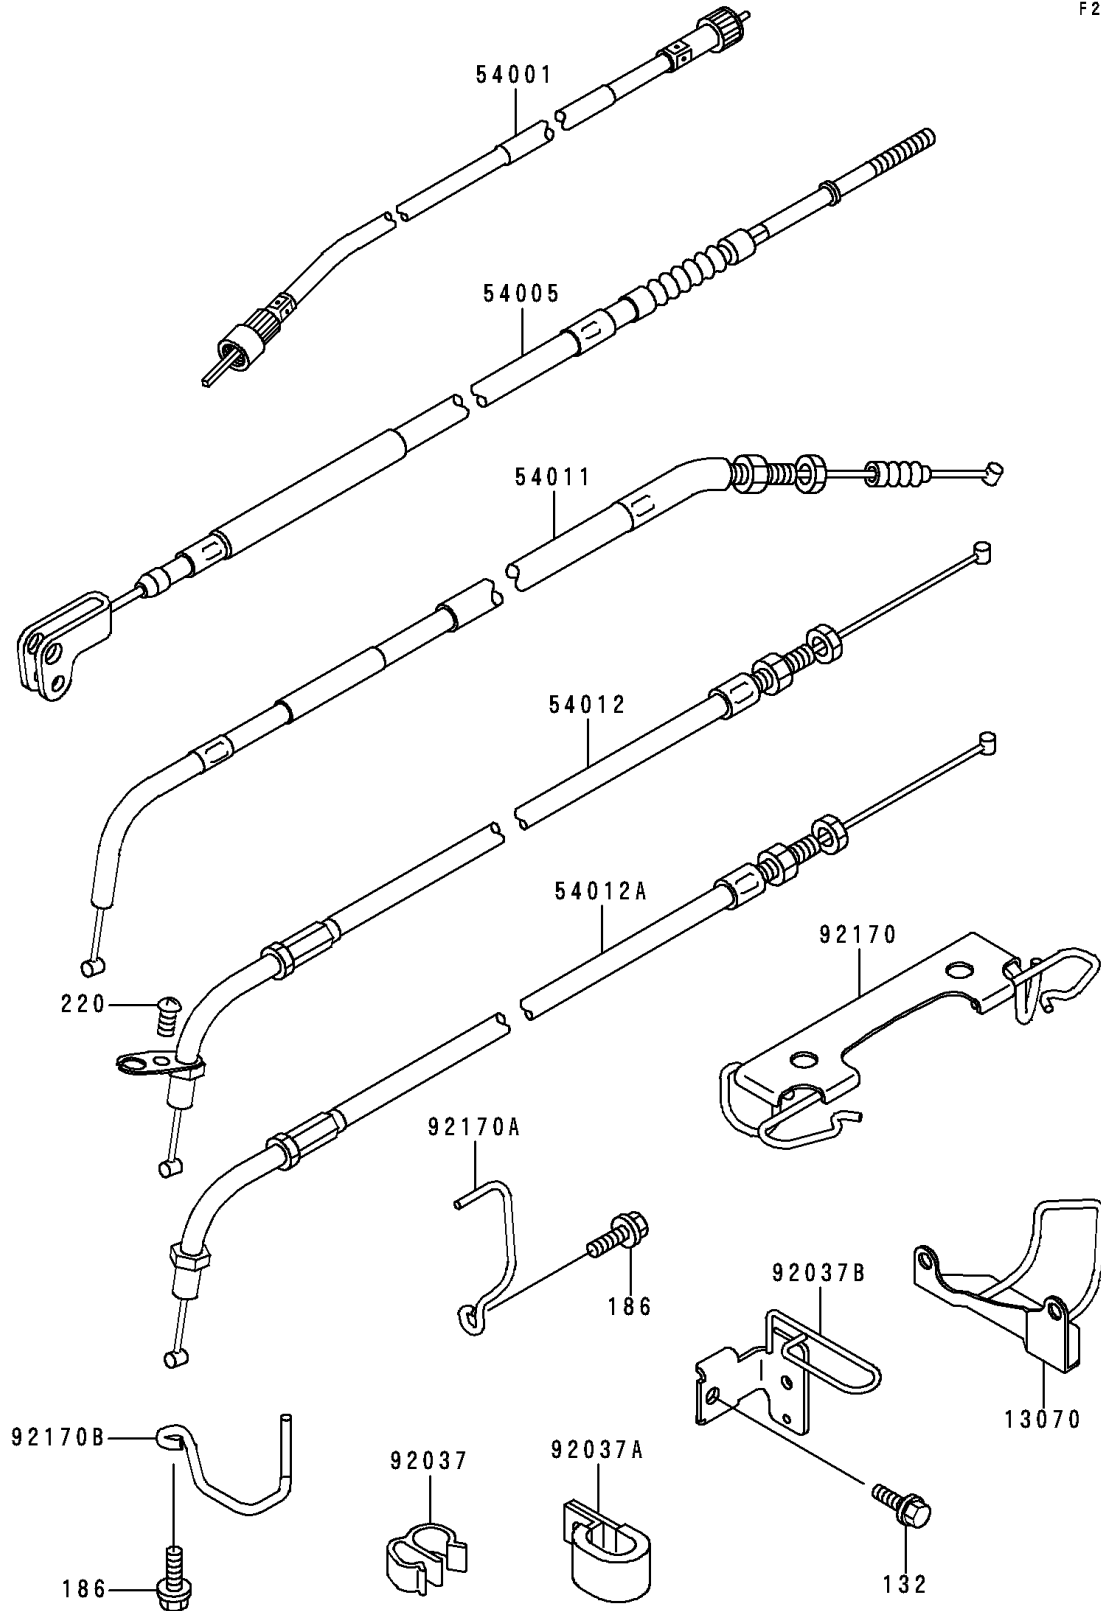

1998 Vulcan 500 LTD PARTS DIAGRAM

Cables

F2540

1998 Vulcan 500 LTD PARTS LIST

Cables

ITEM NAME	PART NUMBER	QUANTITY
BOLT-FLANGED-SMALL (Ref # 132)	132E0610	1
BOLT-UPSET-WP (Ref # 186)	186J0614	2
SCREW-PAN-CROS (Ref # 220)	220C0514	1
GUIDE,CABLE (Ref # 13070)	13070-1297	1
CABLE-SPEEDMETER (Ref # 54001)	54001-1217	1
CABLE-BRAKE (Ref # 54005)	54005-1185	1
CABLE-CLUTCH (Ref # 54011)	54011-1362	1
CABLE-THROTTLE,CLOSING (Ref # 54012)	54012-1479	1
CABLE-THROTTLE,OPENING (Ref # 54012A)	54012-1480	1
CLAMP (Ref # 92037)	92037-1458	2
CLAMP (Ref # 92037A)	92037-1608	1
CLAMP,CABLE (Ref # 92037B)	92037-1885	1
CLAMP,CABLE&HOSE (Ref # 92170)	92170-1648	1
CLAMP,CABLE (Ref # 92170A)	92170-1663	1
CLAMP,CABLE (Ref # 92170B)	92170-1690	1