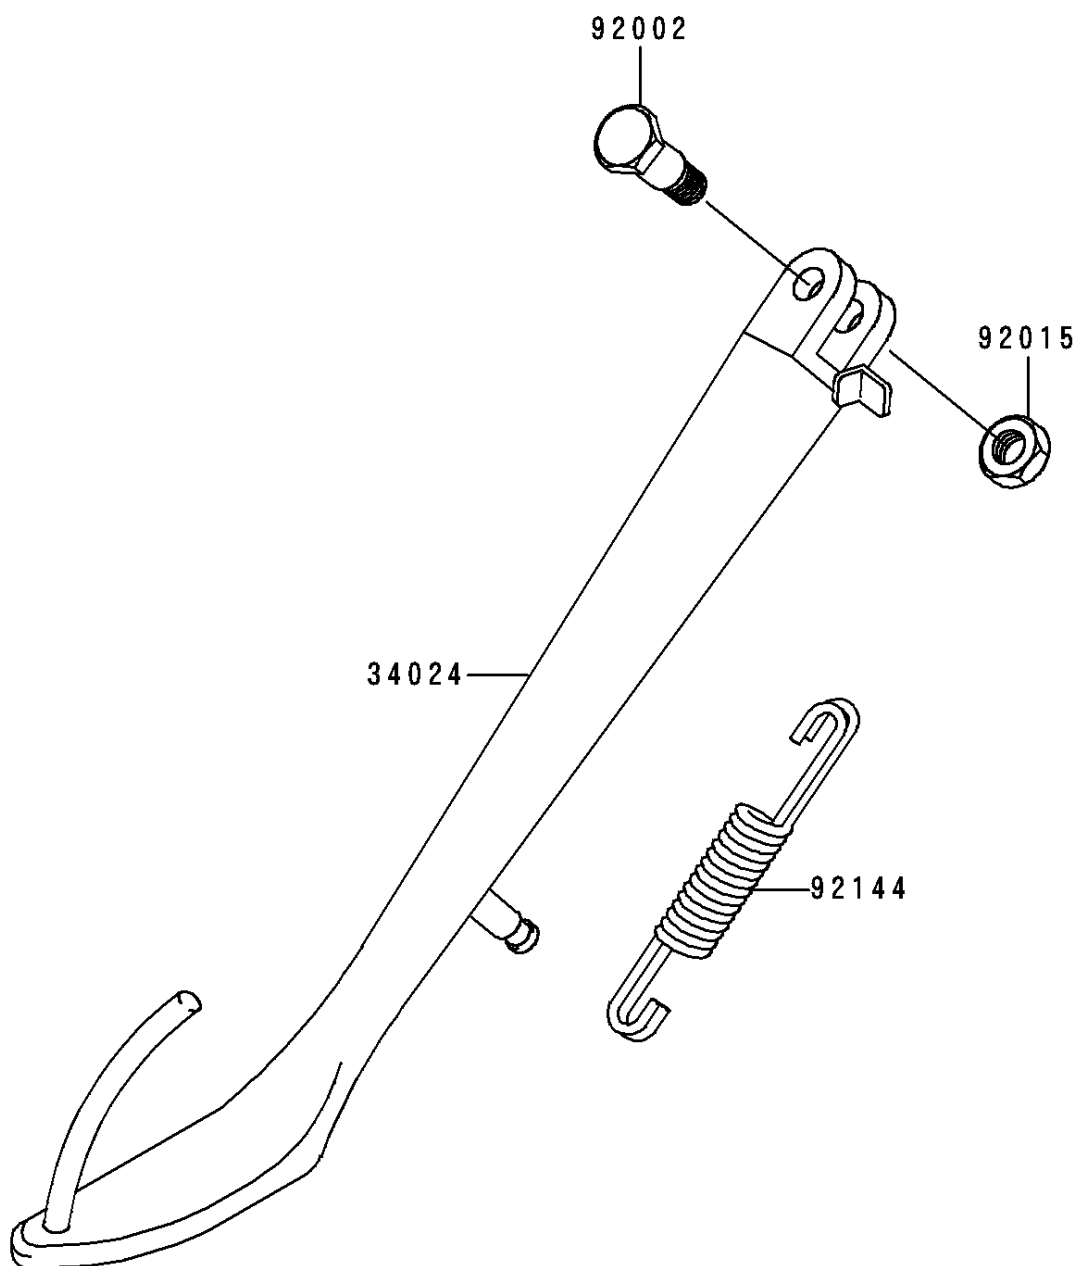

1999 Vulcan 500 LTD PARTS DIAGRAM

Stand(s)

F2190

1999 Vulcan 500 LTD PARTS LIST

Stand(s)

ITEM NAME	PART NUMBER	QUANTITY
STAND-SIDE (Ref # 34024)	34024-1322	1
BOLT,SIDE STAND (Ref # 92002)	92002-1813	1
NUT,LOCK,10MM,BLACK (Ref # 92015)	92015-1188	1
SPRING,SIDE STAND (Ref # 92144)	92144-1127	1