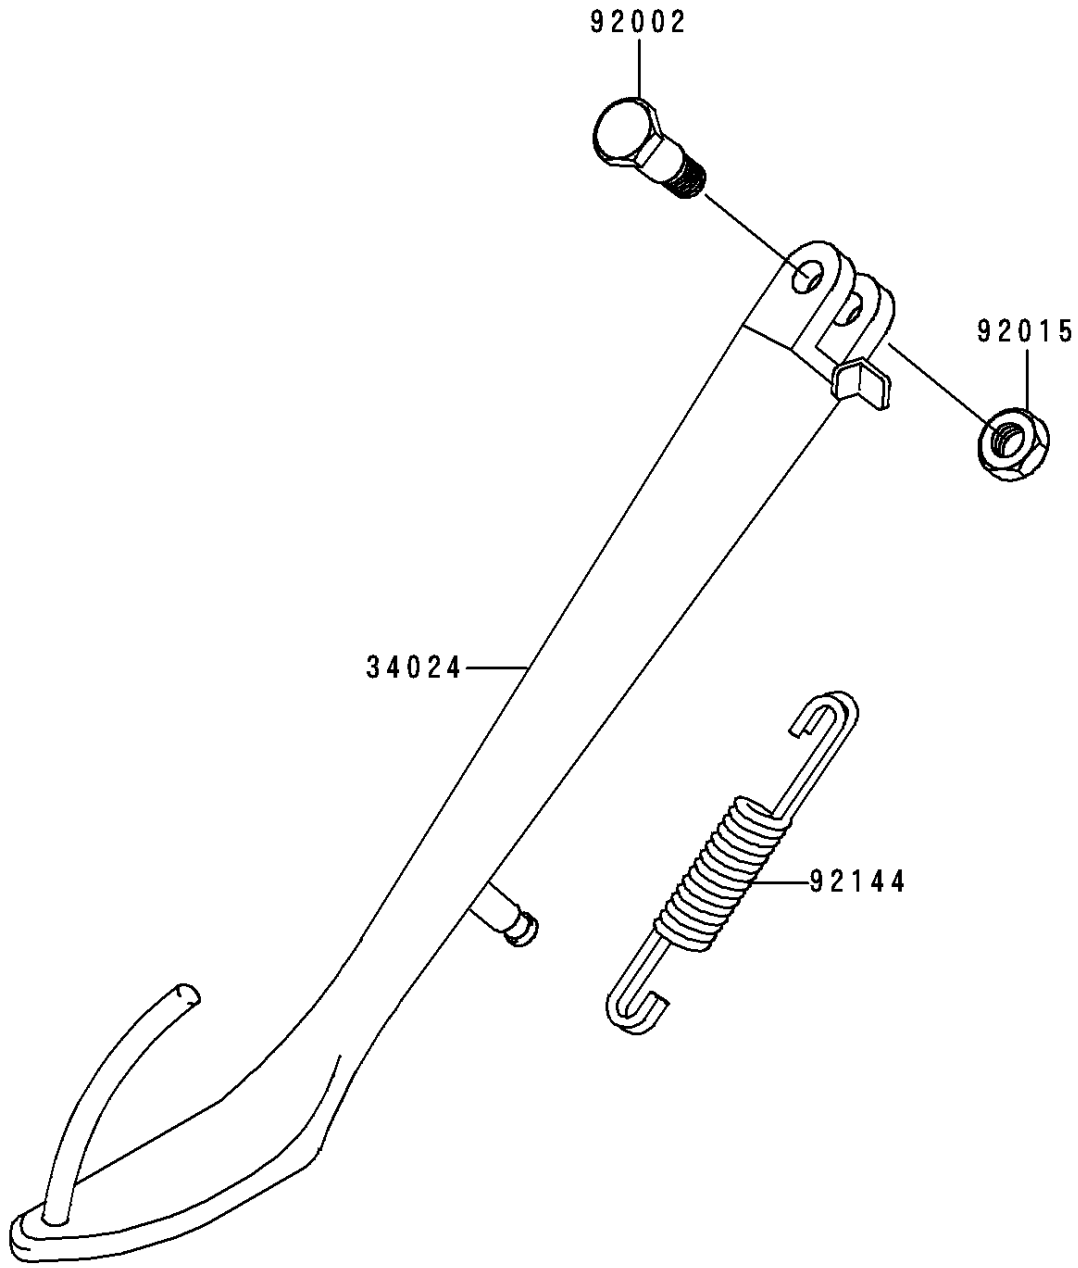

1999 Vulcan 500 LTD PARTS DIAGRAM

Stand(s)

F2190

1999 Vulcan 500 LTD PARTS LIST

Stand(s)

ITEM NAME	PART NUMBER	QUANTITY
STAND-SIDE (Ref # 34024)	34024-1322	1
BOLT,SIDE STAND (Ref # 92002)	92002-1813	1
NUT,LOCK,10MM,BLACK (Ref # 92015)	92015-1188	1
SPRING,SIDE STAND (Ref # 92144)	92144-1127	1