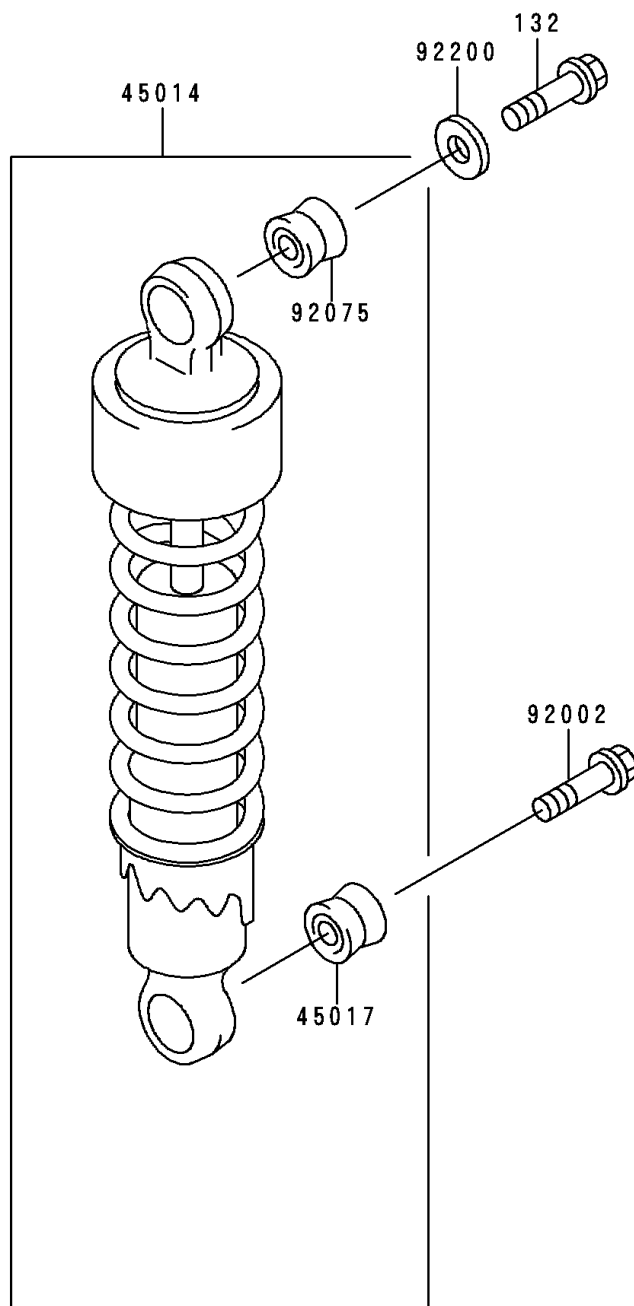

1999 Vulcan 500 LTD PARTS DIAGRAM

Suspension/Shock Absorber

F2151

1999 Vulcan 500 LTD PARTS LIST

Suspension/Shock Absorber

ITEM NAME	PART NUMBER	QUANTITY
BOLT-FLANGED-SMALL (Ref # 132)	132E0814	1
SHOCKABSORBER (Ref # 45014)	45014-1628	1
DAMPER,SHOCKABSORBER,LWR (Ref # 45017)	45017-019	1
BOLT,FLANGED,10X35 (Ref # 92002)	92002-1829	1
DAMPER,SHOCKABSORBER (Ref # 92075)	92075-1141	1
WASHER,8.5X35X2.3 (Ref # 92200)	92200-1293	1