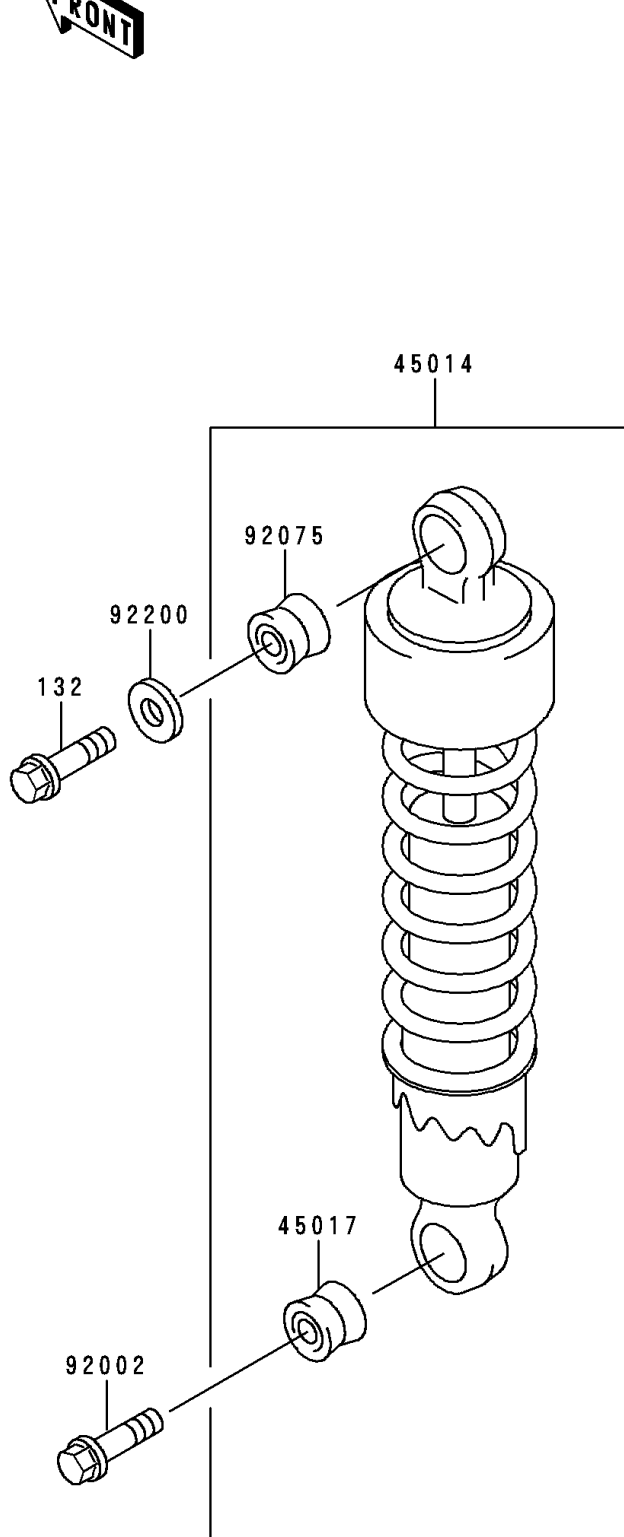

1999 Vulcan 500 LTD PARTS DIAGRAM

Suspension/Shock Absorber

F2151

1999 Vulcan 500 LTD PARTS LIST

Suspension/Shock Absorber

ITEM NAME	PART NUMBER	QUANTITY
BOLT-FLANGED-SMALL (Ref # 132)	132E0814	1
SHOCKABSORBER (Ref # 45014)	45014-1628	1
DAMPER,SHOCKABSORBER,LWR (Ref # 45017)	45017-019	1
BOLT,FLANGED,10X35 (Ref # 92002)	92002-1829	1
DAMPER,SHOCKABSORBER (Ref # 92075)	92075-1141	1
WASHER,8.5X35X2.3 (Ref # 92200)	92200-1293	1