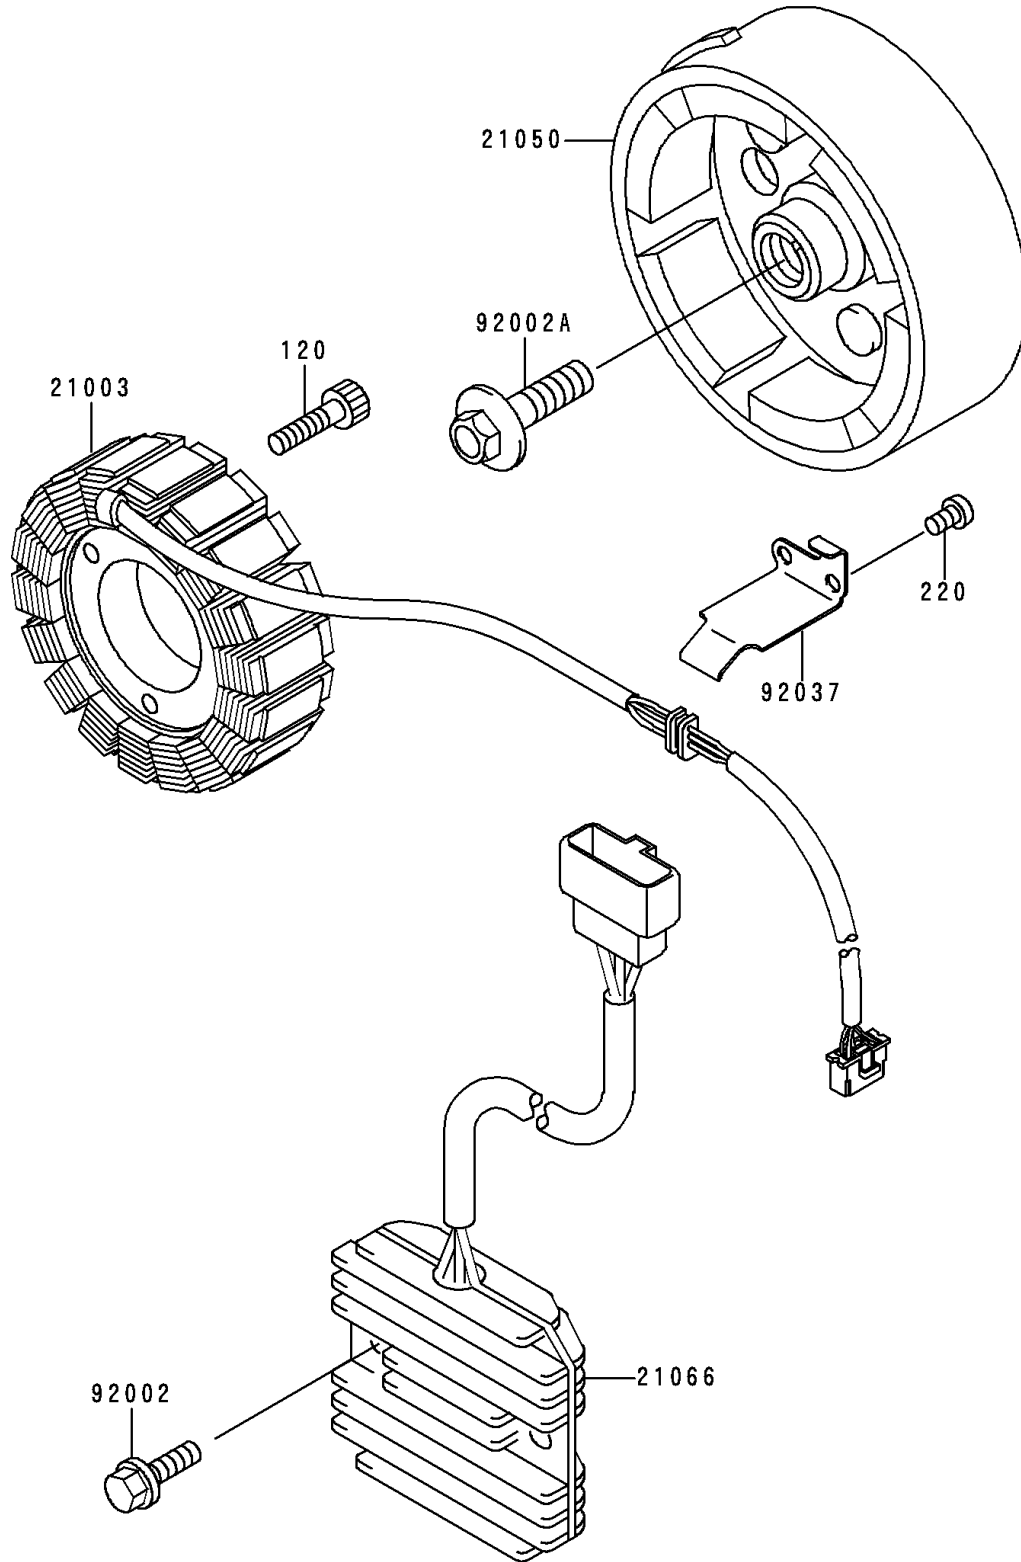

2000 Vulcan 500 LTD PARTS DIAGRAM

Generator

E1810

2000 Vulcan 500 LTD PARTS LIST

Generator

ITEM NAME	PART NUMBER	QUANTITY
BOLT-SOCKET,6X25 (Ref # 120)	120P0625	3
SCREW-PAN-CROS (Ref # 220)	220B0510	2
STATOR (Ref # 21003)	21003-1123	1
FLYWHEEL (Ref # 21050)	21050-1168	1
REGULATOR-VOLTAGE (Ref # 21066)	21066-1030	1
BOLT,6X25 (Ref # 92002)	92002-1086	2
BOLT,FLANGED,10X36 (Ref # 92002A)	92002-1457	1
CLAMP,GENERATOR LEAD (Ref # 92037)	92037-1630	1