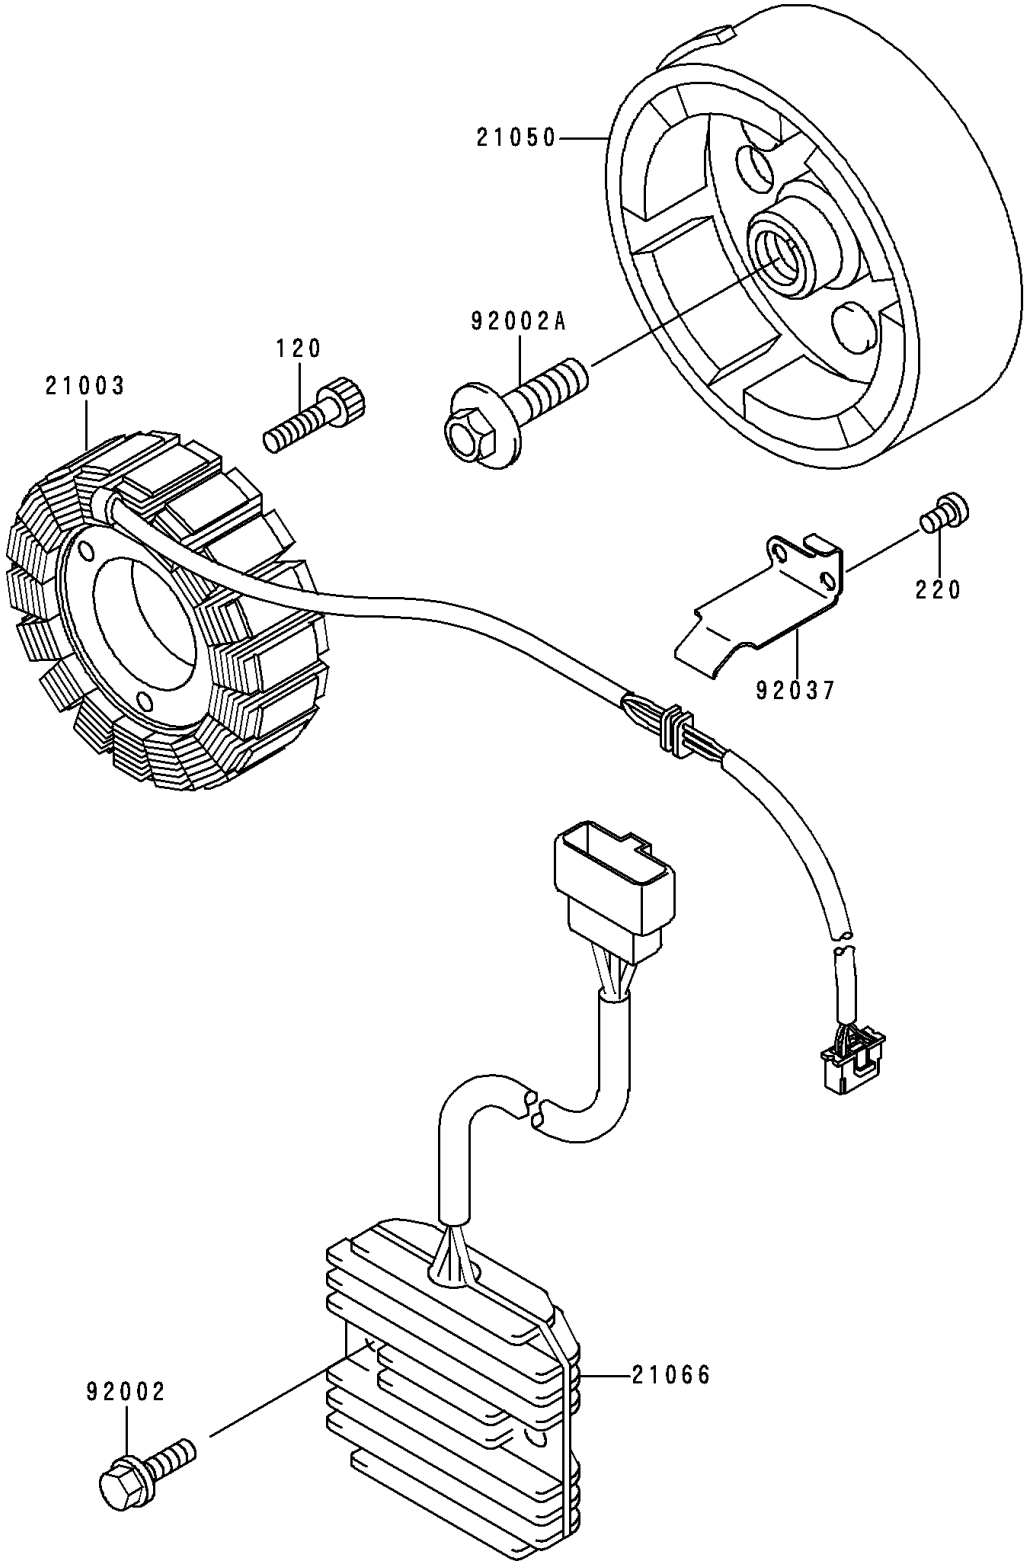

1999 Vulcan 500 LTD PARTS DIAGRAM

Generator

E1810

1999 Vulcan 500 LTD PARTS LIST

Generator

ITEM NAME	PART NUMBER	QUANTITY
BOLT-SOCKET,6X25 (Ref # 120)	120P0625	1
SCREW-PAN-CROS (Ref # 220)	220B0510	1
STATOR (Ref # 21003)	21003-1123	1
FLYWHEEL (Ref # 21050)	21050-1168	1
REGULATOR-VOLTAGE (Ref # 21066)	21066-1030	1
BOLT,6X25 (Ref # 92002)	92002-1086	1
BOLT,FLANGED,10X36 (Ref # 92002A)	92002-1457	1
CLAMP,GENERATOR LEAD (Ref # 92037)	92037-1630	1