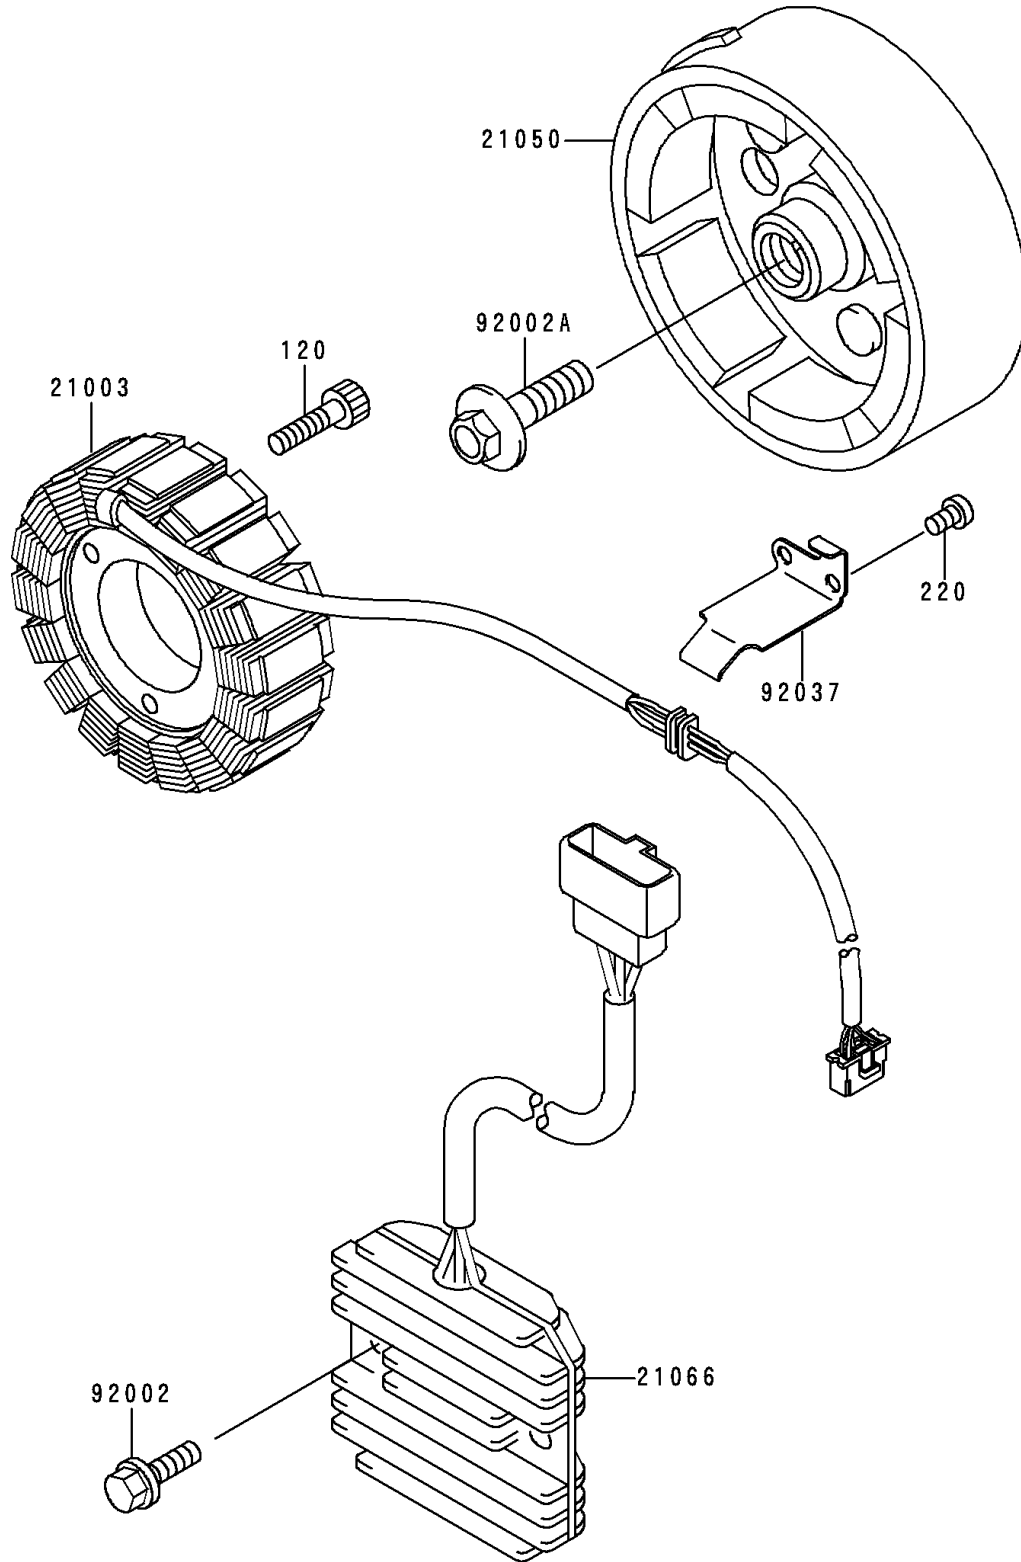

1998 Vulcan 500 LTD PARTS DIAGRAM

Generator

E1810

1998 Vulcan 500 LTD PARTS LIST

Generator

ITEM NAME	PART NUMBER	QUANTITY
BOLT-SOCKET,6X25 (Ref # 120)	120P0625	3
SCREW-PAN-CROS (Ref # 220)	220B0510	2
STATOR (Ref # 21003)	21003-1123	1
FLYWHEEL (Ref # 21050)	21050-1168	1
REGULATOR-VOLTAGE (Ref # 21066)	21066-1030	1
BOLT,6X25 (Ref # 92002)	92002-1086	2
BOLT,FLANGED,10X36 (Ref # 92002A)	92002-1457	1
CLAMP,GENERATOR LEAD (Ref # 92037)	92037-1630	1