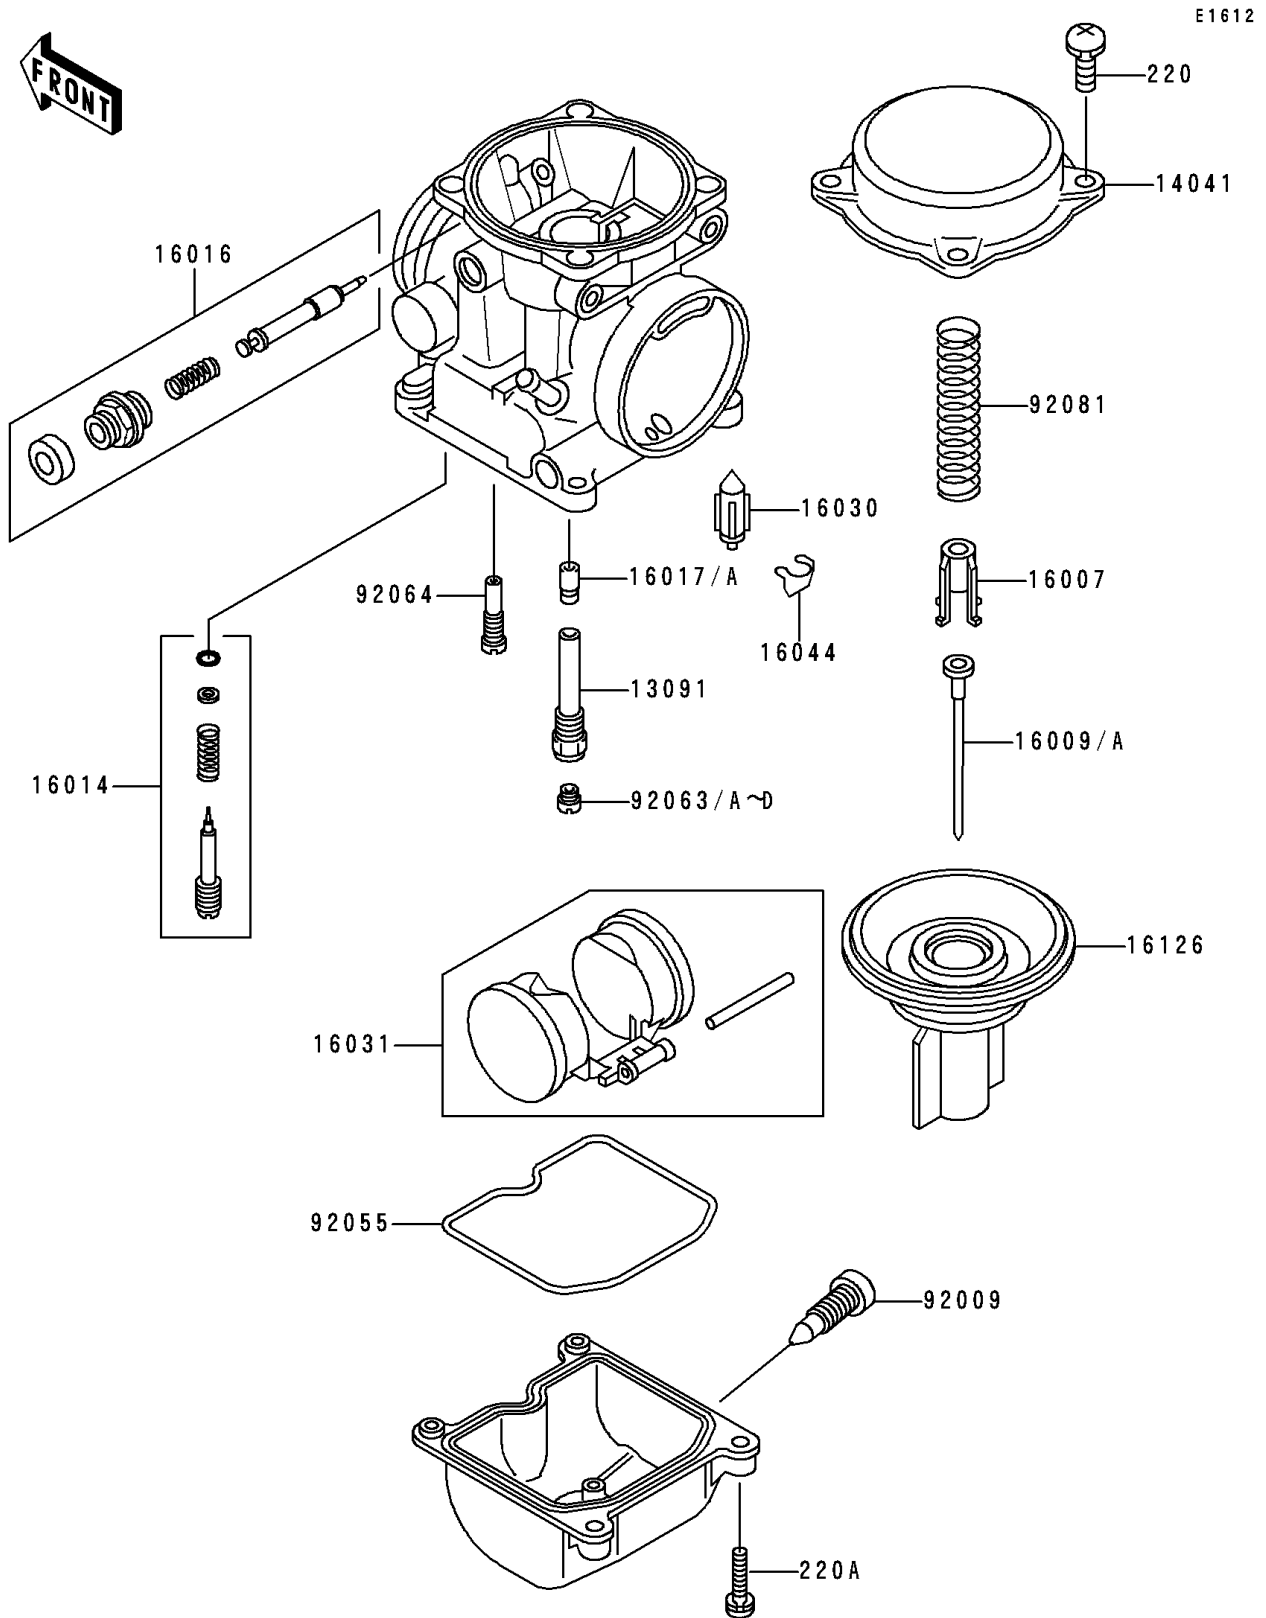

1999 Vulcan 500 LTD PARTS DIAGRAM

Carburetor Parts

1999 Vulcan 500 LTD PARTS LIST

Carburetor Parts

| ITEM NAME | PART NUMBER | QUANTITY |
|--|-------------|----------|
| SCREW-PAN-CROS (Ref # 220) | 220D0408 | 1 |
| SCREW-PAN-CROS (Ref # 220A) | 220D0414 | 1 |
| HOLDER,NEEDLE JET (Ref # 13091) | 13091-1713 | 1 |
| TOP-CHAMBER,MIXING,OUTSIDE (Ref # 14041) | 14041-1076 | 1 |
| SEAT-SPRING,THROTTLE VALVE (Ref # 16007) | 16007-1120 | 1 |
| NEEDLE-JET,N2WE (Ref # 16009A) | 16009-1895 | 1 |
| SCREW-PILOT AIR (Ref # 16014) | 16014-1081 | 1 |
| PLUNGER (Ref # 16016) | 16016-1092 | 1 |
| JET-NEEDLE (Ref # 16017A) | 16017-1376 | 1 |
| VALVE-FLOAT (Ref # 16030) | 16030-1007 | 1 |
| FLOAT (Ref # 16031) | 16031-1077 | 1 |
| CLAMP,FLOAT VALVE (Ref # 16044) | 16044-007 | 1 |
| VALVE,VACUUM (Ref # 16126) | 16126-1160 | 1 |
| SCREW,DRAIN,M6X0.75 (Ref # 92009) | 92009-1551 | 1 |
| RING-O,FLOAT CHAMBER (Ref # 92055) | 92055-1222 | 1 |
| JET-MAIN,#98 (Ref # 92063) | 92063-1005 | 1 |
| JET-MAIN,#100 (Ref # 92063A) | 92063-1008 | 1 |
| JET-MAIN,#105 (Ref # 92063B) | 92063-1009 | 1 |
| JET-MAIN,#102 (Ref # 92063C) | 92063-1090 | 1 |
| JET-MAIN,#108 (Ref # 92063D) | 92063-1116 | 1 |
| JET-PILOT,#35 (Ref # 92064) | 92064-1101 | 1 |
| SPRING,VACUUM VALVE (Ref # 92081) | 92081-1925 | 1 |