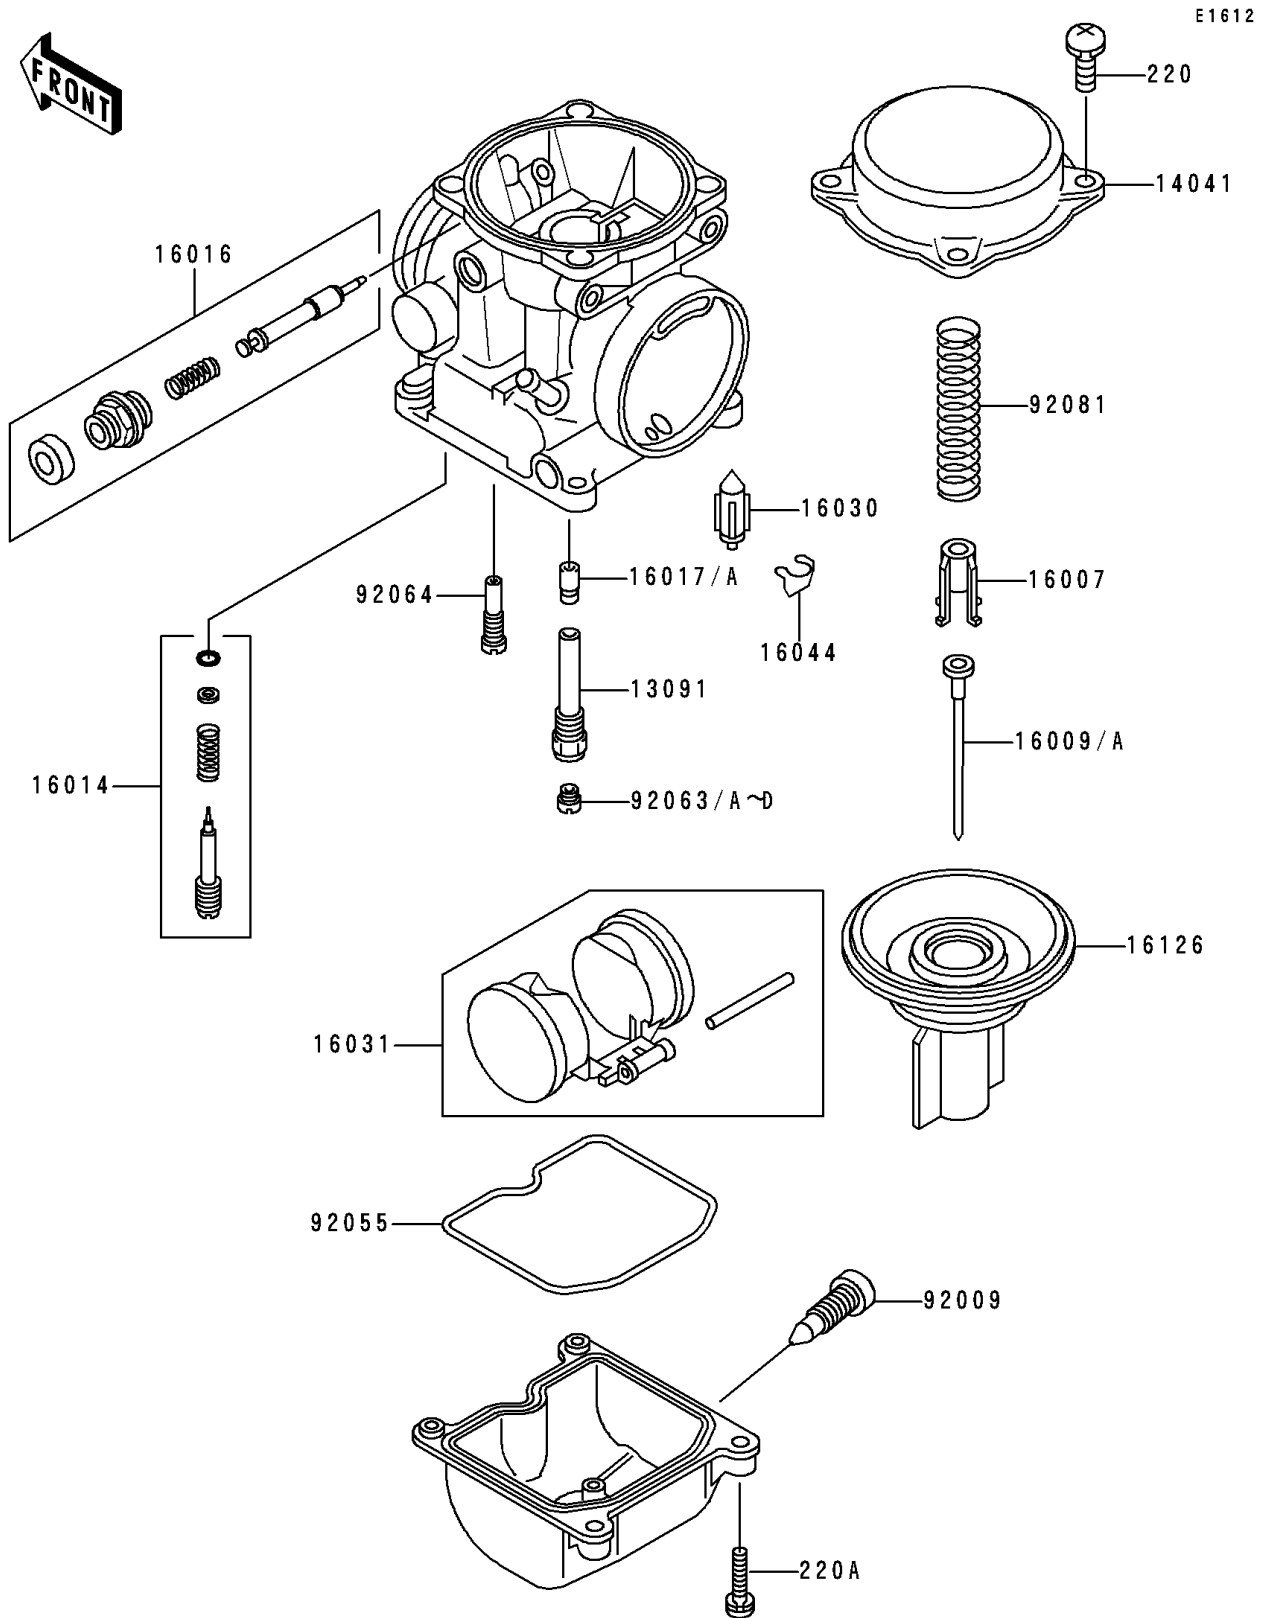

1997 Vulcan 500 LTD PARTS DIAGRAM

Carburetor Parts

1997 Vulcan 500 LTD PARTS LIST

Carburetor Parts

ITEM NAME	PART NUMBER	QUANTITY
SCREW-PAN-CROS (Ref # 220)	220D0408	1
SCREW-PAN-CROS (Ref # 220A)	220D0414	1
HOLDER,NEEDLE JET (Ref # 13091)	13091-1713	1
TOP-CHAMBER,MIXING,OUTSIDE (Ref # 14041)	14041-1076	1
SEAT-SPRING,THROTTLE VALVE (Ref # 16007)	16007-1120	1
NEEDLE-JET,N2WE (Ref # 16009A)	16009-1895	1
SCREW-PILOT AIR (Ref # 16014)	16014-1081	1
PLUNGER (Ref # 16016)	16016-1092	1
JET-NEEDLE (Ref # 16017A)	16017-1376	1
VALVE-FLOAT (Ref # 16030)	16030-1007	1
FLOAT (Ref # 16031)	16031-1077	1
CLAMP,FLOAT VALVE (Ref # 16044)	16044-007	1
VALVE,VACUUM (Ref # 16126)	16126-1160	1
SCREW,DRAIN,M6X0.75 (Ref # 92009)	92009-1551	1
RING-O,FLOAT CHAMBER (Ref # 92055)	92055-1222	1
JET-MAIN,#98 (Ref # 92063)	92063-1005	1
JET-MAIN,#100 (Ref # 92063A)	92063-1008	1
JET-MAIN,#105 (Ref # 92063B)	92063-1009	1
JET-MAIN,#102 (Ref # 92063C)	92063-1090	1
JET-MAIN,#108 (Ref # 92063D)	92063-1116	1
JET-PILOT,#35 (Ref # 92064)	92064-1101	1
SPRING,VACUUM VALVE (Ref # 92081)	92081-1925	1