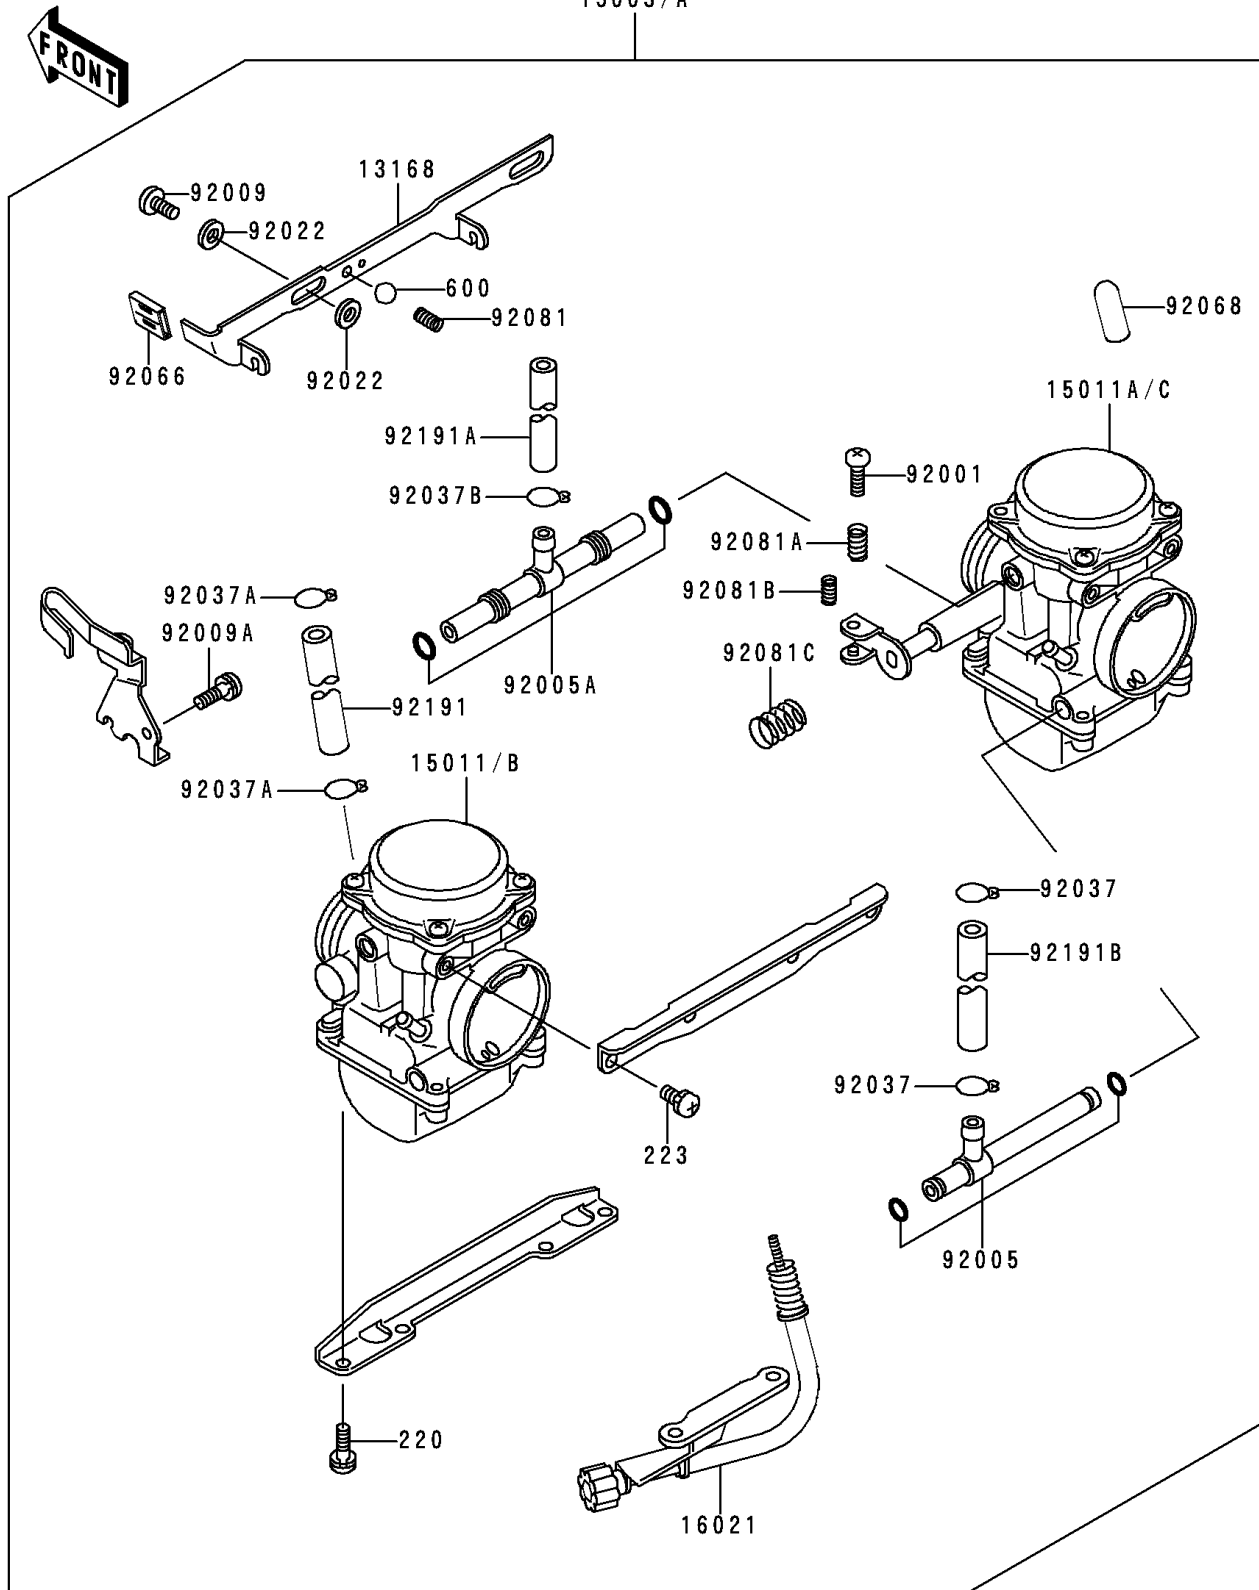

1999 Vulcan 500 LTD PARTS DIAGRAM

Carburetor

15003/A

E1611

1999 Vulcan 500 LTD PARTS LIST

Carburetor

ITEM NAME	PART NUMBER	QUANTITY
SCREW-PAN-CROS,6X16 (Ref # 220)	220B0616	1
SCREW-PAN-WS-CROS (Ref # 223)	223C0510	1
BALL-STEEL,3/16" (Ref # 600)	600A0600	1
LEVER,STARTER (Ref # 13168)	13168-1444	1
CARBURETOR-ASSY (Ref # 15003)	15003-1235	1
CARBURETOR,LH (Ref # 15011)	15011-1252	1
CARBURETOR,RH (Ref # 15011A)	15011-1253	1
SCREW-THROTTLE STOP (Ref # 16021)	16021-1175	1
BOLT,THROTTLE ADJUST (Ref # 92001)	92001-1998	1
FITTING (Ref # 92005)	92005-1325	1
FITTING (Ref # 92005A)	92005-1326	1
SCREW (Ref # 92009)	92009-1262	1
SCREW,5X10 (Ref # 92009A)	92009-1365	1
WASHER,6.1X11X0.8,POLYACETAL (Ref # 92022)	92022-1199	1
CLAMP,FUEL TUBE (Ref # 92037)	92037-1075	1
CLAMP,TUBE (Ref # 92037A)	92037-1477	1
CLAMP,TUBE (Ref # 92037B)	92037-1531	1
PLUG,STARTER LEVER (Ref # 92066)	92066-1157	1
PLUG,12X25 (Ref # 92068)	92068-006	1
SPRING,SHAFT STOP (Ref # 92081)	92081-1619	1
SPRING,THROTTLE ADJUST UPP (Ref # 92081A)	92081-1620	1
SPRING,THROTTLE ADJUST LWR (Ref # 92081B)	92081-1621	1
SPRING (Ref # 92081C)	92081-1876	1
TUBE,5X9X230 (Ref # 92191)	92191-1103	1
TUBE,7X11X330 (Ref # 92191A)	92191-1104	1
TUBE,7.3X12.5X320 (Ref # 92191B)	92191-1110	1