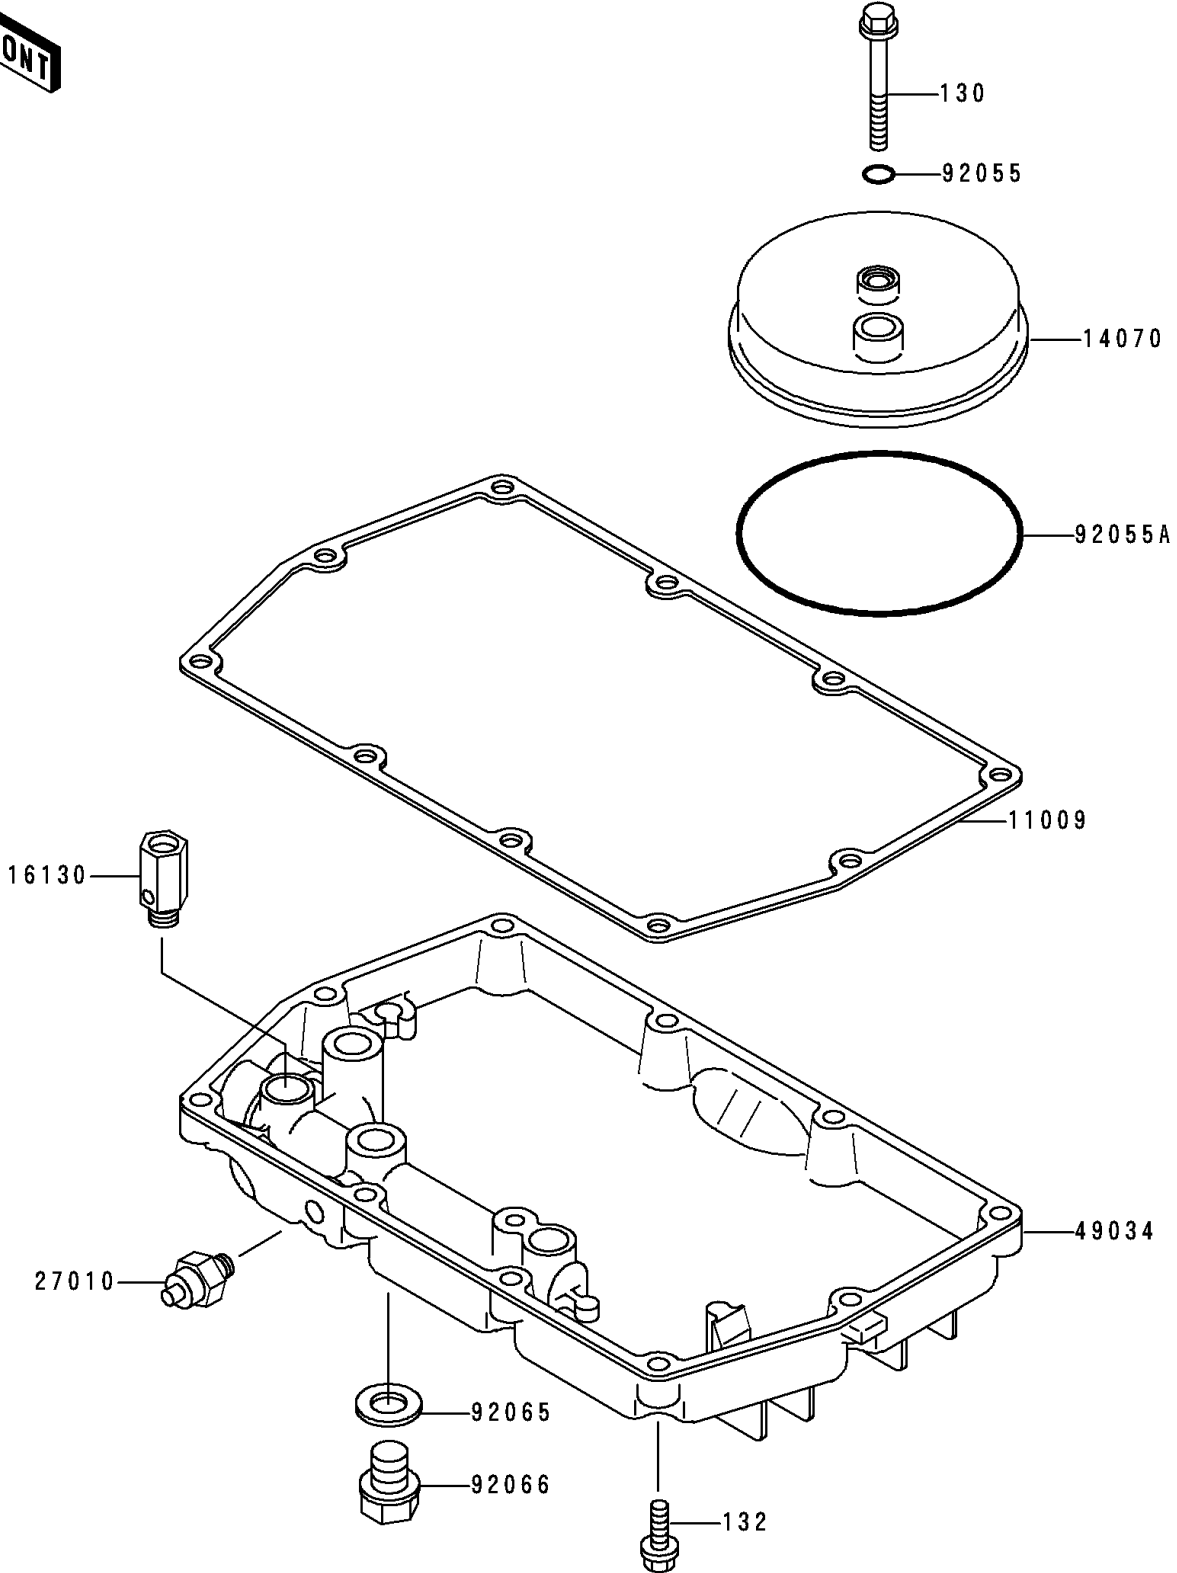

# 2000 Vulcan 500 LTD PARTS DIAGRAM

Breather Cover/Oil Pan

E 1432

## 2000 Vulcan 500 LTD PARTS LIST

### Breather Cover/Oil Pan

ITEM NAME	PART NUMBER	QUANTITY
BOLT-FLANGED (Ref # 130)	130Y0645	1
BOLT-FLANGED-SMALL (Ref # 132)	132Y0625	10
GASKET,OIL PAN (Ref # 11009)	11009-1837	1
BODY-BREATHER (Ref # 14070)	14070-1082	1
VALVE-ASSY-RELIEF (Ref # 16130)	16130-1001	1
SWITCH,OIL PRESSURE (Ref # 27010)	27010-1313	1
PAN-OIL (Ref # 49034)	49034-1108	1
RING-O,6MM (Ref # 92055)	92055-1089	1
RING-O,BREATHER BODY (Ref # 92055A)	92055-1284	1
GASKET,12X22X2,DRAIN PLUG (Ref # 92065)	92065-097	1
PLUG,OIL DRAIN,12X15 (Ref # 92066)	92066-1174	1