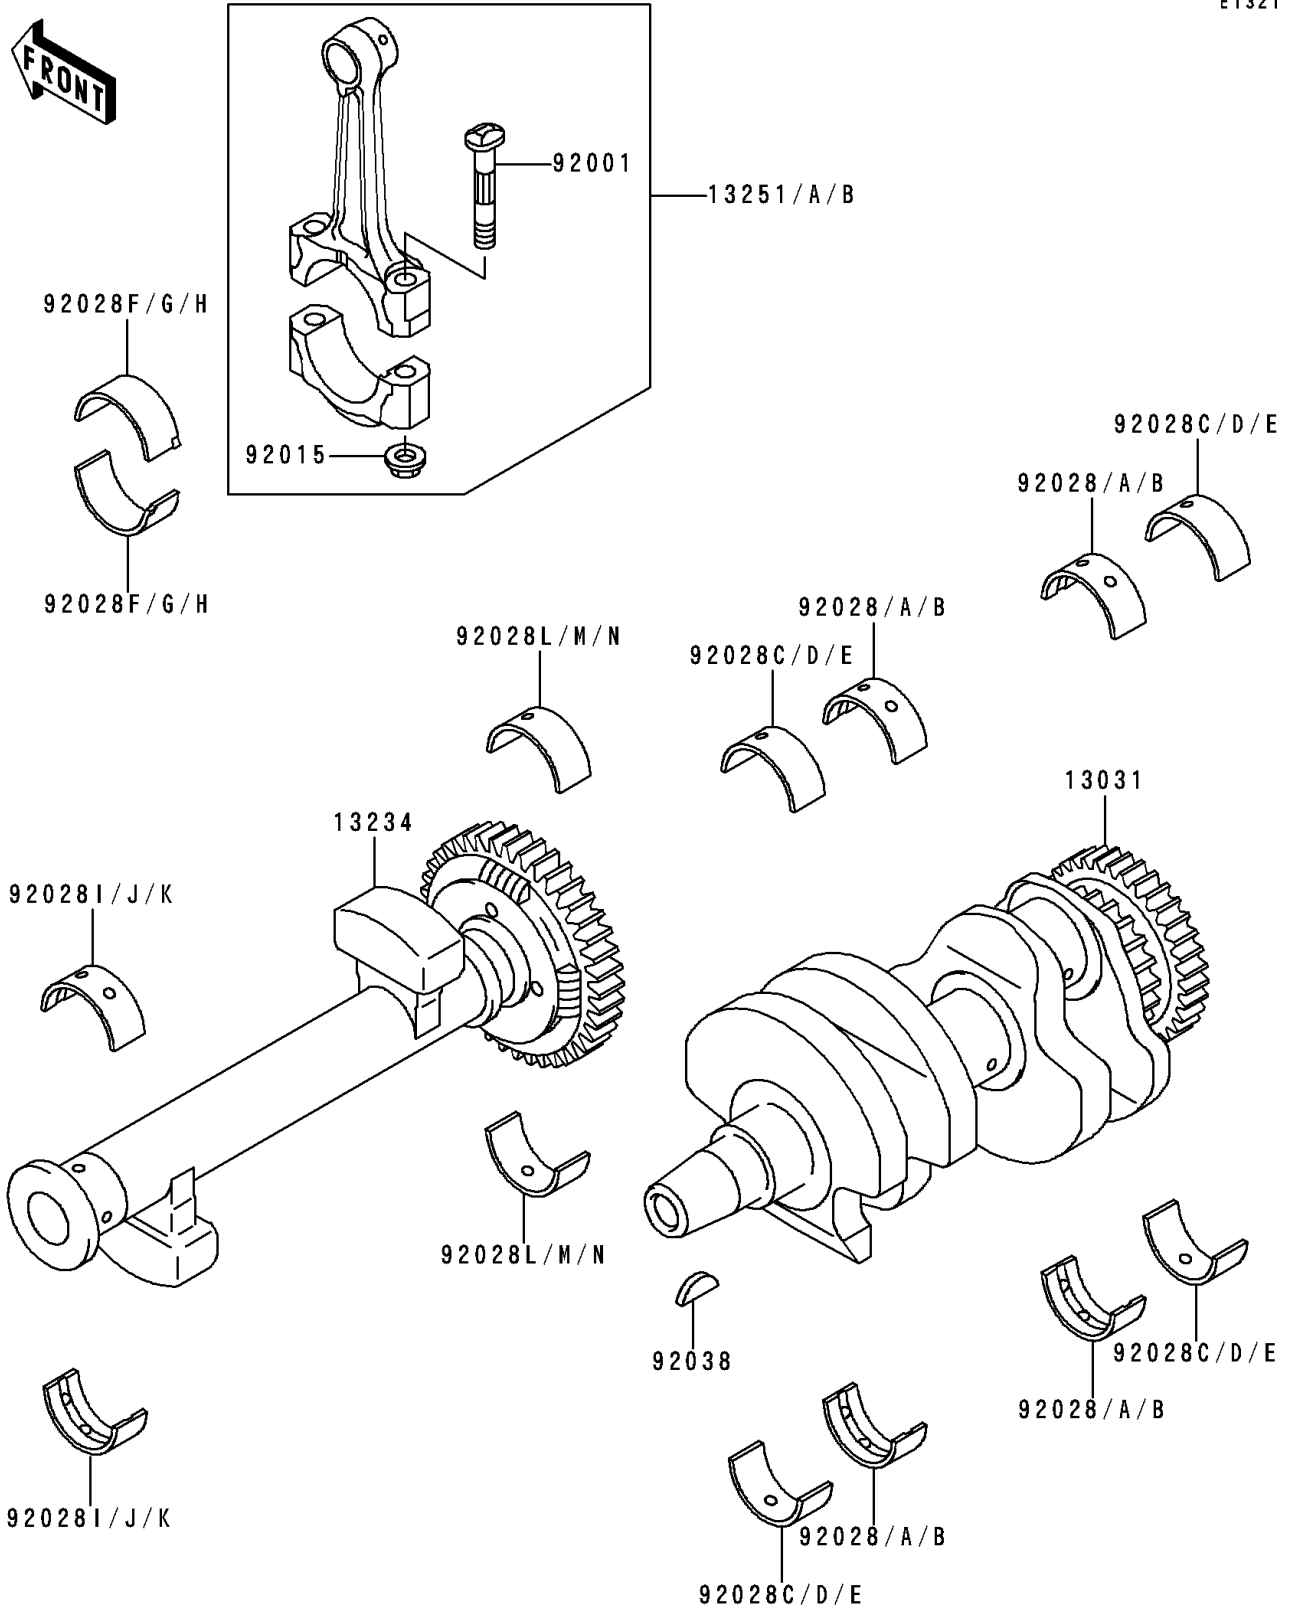

2000 Vulcan 500 LTD PARTS DIAGRAM

Crankshaft

E1321

2000 Vulcan 500 LTD PARTS LIST

Crankshaft

ITEM NAME	PART NUMBER	QUANTITY
CRANKSHAFT-COMP (Ref # 13031)	13031-1303	1
SHAFT-COMP,BALANCER (Ref # 13234)	13234-1071	1
ROD-ASSY-CONNECTING,H (Ref # 13251)	13251-1067-HH	2
ROD-ASSY-CONNECTING,I (Ref # 13251A)	13251-1067-II	2
ROD-ASSY-CONNECTING,J (Ref # 13251B)	13251-1067-JJ	2
BOLT,CONNECTING ROD,8MM (Ref # 92001)	92001-1887	4
NUT,FLANGED,8MM (Ref # 92015)	92015-1311	4
BUSHING,CRANKSHAFT,BLUE (Ref # 92028)	92028-1100	4
BUSHING,CRANKSHAFT,BLACK (Ref # 92028A)	92028-1101	AR
BUSHING,CRANKSHAFT,BROWN (Ref # 92028B)	92028-1102	AR
BUSHING,CRANKSHAFT,BLUE (Ref # 92028C)	92028-1272	4
BUSHING,CRANKSHAFT,BLACK (Ref # 92028D)	92028-1273	AR
BUSHING,CRANKSHAFT,BROWN (Ref # 92028E)	92028-1274	AR
BUSHING,CONNECTING ROD,BLUE (Ref # 92028F)	92028-1348	4
BUSHING,CONNECTING ROD,BLACK (Ref # 92028G)	92028-1349	AR
BUSHING,CONNECTING ROD,BROWN (Ref # 92028H)	92028-1350	AR
BUSHING,BALANCER,LH,BLUE (Ref # 92028I)	92028-1495	2
BUSHING,BALANCER,LH,BLACK (Ref # 92028J)	92028-1496	AR
BUSHING,BALANCER,LH,BROWN (Ref # 92028K)	92028-1497	AR
BUSHING,BALANCER,RH,BLUE (Ref # 92028L)	92028-1690	2
BUSHING,BALANCER,RH,BLACK (Ref # 92028M)	92028-1691	AR
BUSHING,BALANCER,RH,BROWN (Ref # 92028N)	92028-1692	AR
KEY,WOODRUFF (Ref # 92038)	92038-001	1