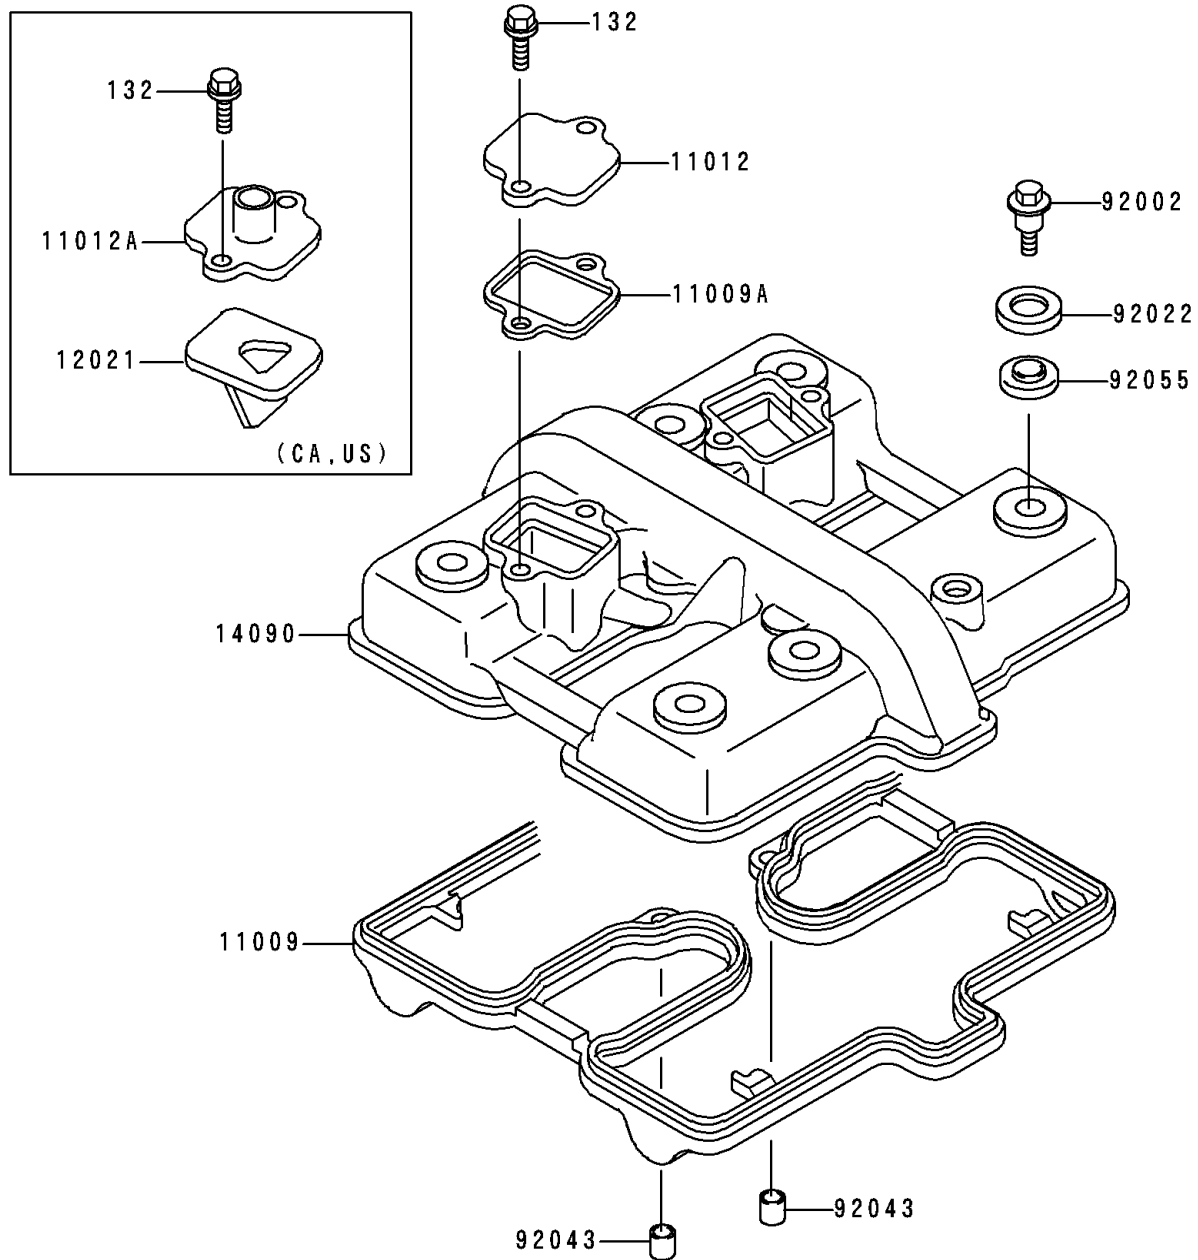

1999 Vulcan 500 LTD PARTS DIAGRAM

Cylinder Head Cover

E1112

1999 Vulcan 500 LTD PARTS LIST

Cylinder Head Cover

| ITEM NAME | PART NUMBER | QUANTITY |
|--|-------------|----------|
| BOLT-FLANGED-SMALL (Ref # 132) | 132Y0616 | 1 |
| GASKET,CYLINDER HEAD COVER (Ref # 11009) | 11009-1483 | 1 |
| CAP,REED VALVE (Ref # 11012A) | 11012-1949 | 1 |
| VALVE-ASSY-REED (Ref # 12021) | 12021-1026 | 1 |
| COVER,HEAD (Ref # 14090) | 14090-1660 | 1 |
| BOLT (Ref # 92002) | 92002-1595 | 1 |
| WASHER,HEAD COVER BOLT (Ref # 92022) | 92022-1637 | 1 |
| PIN,DOWEL,8X10 (Ref # 92043) | 92043-1302 | 1 |
| RING-O,HEAD COVER BOLT (Ref # 92055) | 92055-1225 | 1 |