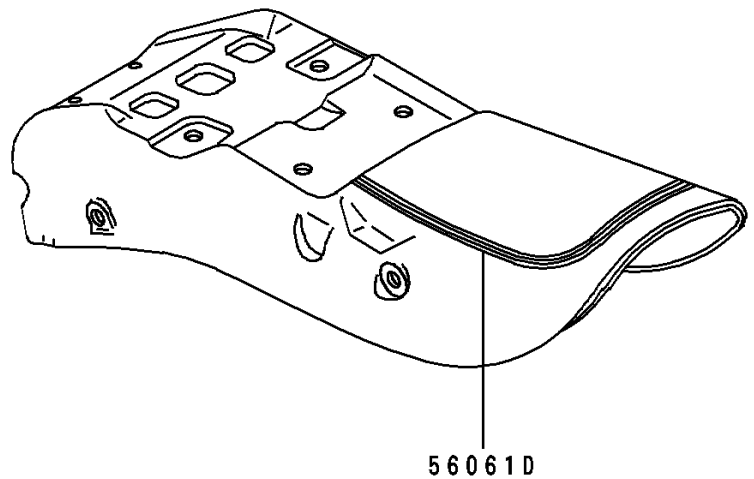

1995 Vulcan 500 PARTS DIAGRAM

Decals(Ebony/Silver)(EN500-A6)

F2861A

1995 Vulcan 500 PARTS LIST

Decals(Ebony/Silver)(EN500-A6)

ITEM NAME	PART NUMBER	QUANTITY
EMBLEM,FUEL TANK,LH (Ref # 56014)	56014-1250	1
EMBLEM,FUEL TANK,RH (Ref # 56014A)	56014-1258	1
MARK,BACK REST (Ref # 56050)	56050-1493	1
MARK,SIDE COVER,VULCAN (Ref # 56050A)	56050-1496	2
PATTERN,FUEL TANK,LH (Ref # 56061)	56061-1106	1
PATTERN,FUEL TANK,RH (Ref # 56061A)	56061-1107	1
PATTERN,SIDE COVER,LH (Ref # 56061B)	56061-1108	1
PATTERN,SIDE COVER,RH (Ref # 56061C)	56061-1109	1
PATTERN,RR FENDER (Ref # 56061D)	56061-1110	1