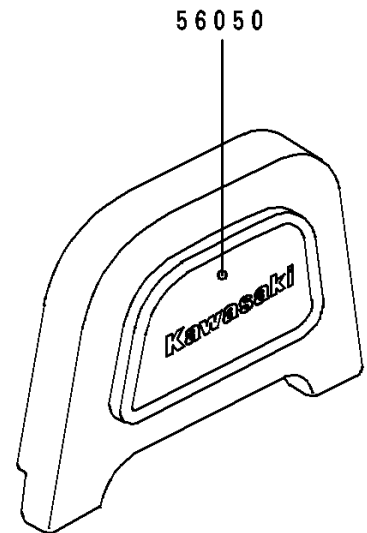

1995 Vulcan 500 PARTS DIAGRAM

Decals(Ebony/Silver)(EN500-A6)

F2861A

1995 Vulcan 500 PARTS LIST

Decals(Ebony/Silver)(EN500-A6)

ITEM NAME	PART NUMBER	QUANTITY
EMBLEM,FUEL TANK,LH (Ref # 56014)	56014-1250	1
EMBLEM,FUEL TANK,RH (Ref # 56014A)	56014-1258	1
MARK,BACK REST (Ref # 56050)	56050-1493	1
MARK,SIDE COVER,VULCAN (Ref # 56050A)	56050-1496	2
PATTERN,FUEL TANK,LH (Ref # 56061)	56061-1106	1
PATTERN,FUEL TANK,RH (Ref # 56061A)	56061-1107	1
PATTERN,SIDE COVER,LH (Ref # 56061B)	56061-1108	1
PATTERN,SIDE COVER,RH (Ref # 56061C)	56061-1109	1
PATTERN,RR FENDER (Ref # 56061D)	56061-1110	1