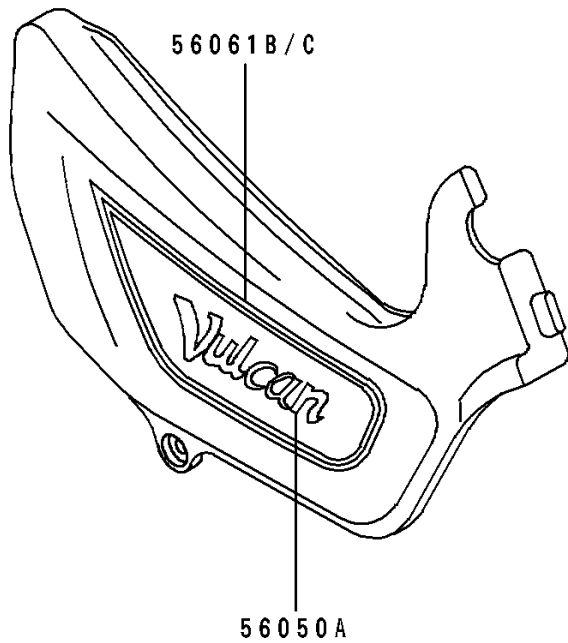

1995 Vulcan 500 PARTS DIAGRAM

Decals(Ebony/Silver)(EN500-A6)

F2861A

1995 Vulcan 500 PARTS LIST

Decals(Ebony/Silver)(EN500-A6)

ITEM NAME	PART NUMBER	QUANTITY
EMBLEM,FUEL TANK,LH (Ref # 56014)	56014-1250	1
EMBLEM,FUEL TANK,RH (Ref # 56014A)	56014-1258	1
MARK,BACK REST (Ref # 56050)	56050-1493	1
MARK,SIDE COVER,VULCAN (Ref # 56050A)	56050-1496	2
PATTERN,FUEL TANK,LH (Ref # 56061)	56061-1106	1
PATTERN,FUEL TANK,RH (Ref # 56061A)	56061-1107	1
PATTERN,SIDE COVER,LH (Ref # 56061B)	56061-1108	1
PATTERN,SIDE COVER,RH (Ref # 56061C)	56061-1109	1
PATTERN,RR FENDER (Ref # 56061D)	56061-1110	1