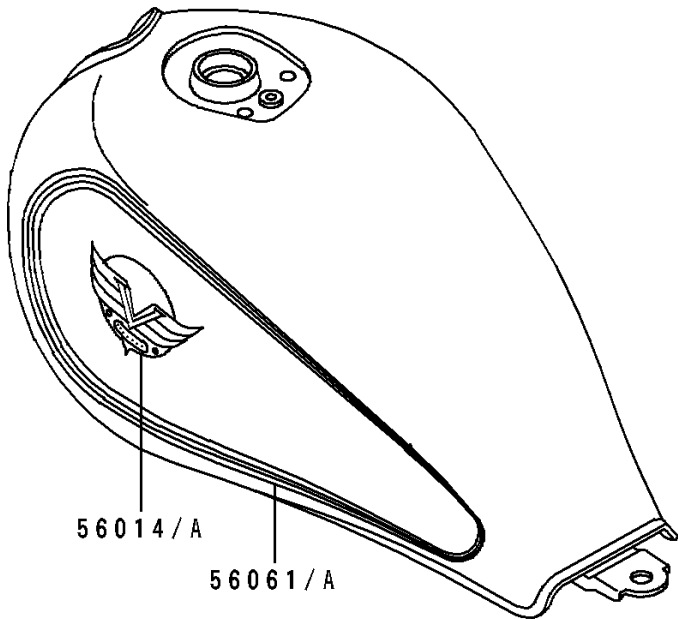

1995 Vulcan 500 PARTS DIAGRAM

Decals(Ebony/Silver)(EN500-A6)

F2861A

1995 Vulcan 500 PARTS LIST

Decals(Ebony/Silver)(EN500-A6)

ITEM NAME	PART NUMBER	QUANTITY
EMBLEM,FUEL TANK,LH (Ref # 56014)	56014-1250	1
EMBLEM,FUEL TANK,RH (Ref # 56014A)	56014-1258	1
MARK,BACK REST (Ref # 56050)	56050-1493	1
MARK,SIDE COVER,VULCAN (Ref # 56050A)	56050-1496	2
PATTERN,FUEL TANK,LH (Ref # 56061)	56061-1106	1
PATTERN,FUEL TANK,RH (Ref # 56061A)	56061-1107	1
PATTERN,SIDE COVER,LH (Ref # 56061B)	56061-1108	1
PATTERN,SIDE COVER,RH (Ref # 56061C)	56061-1109	1
PATTERN,RR FENDER (Ref # 56061D)	56061-1110	1