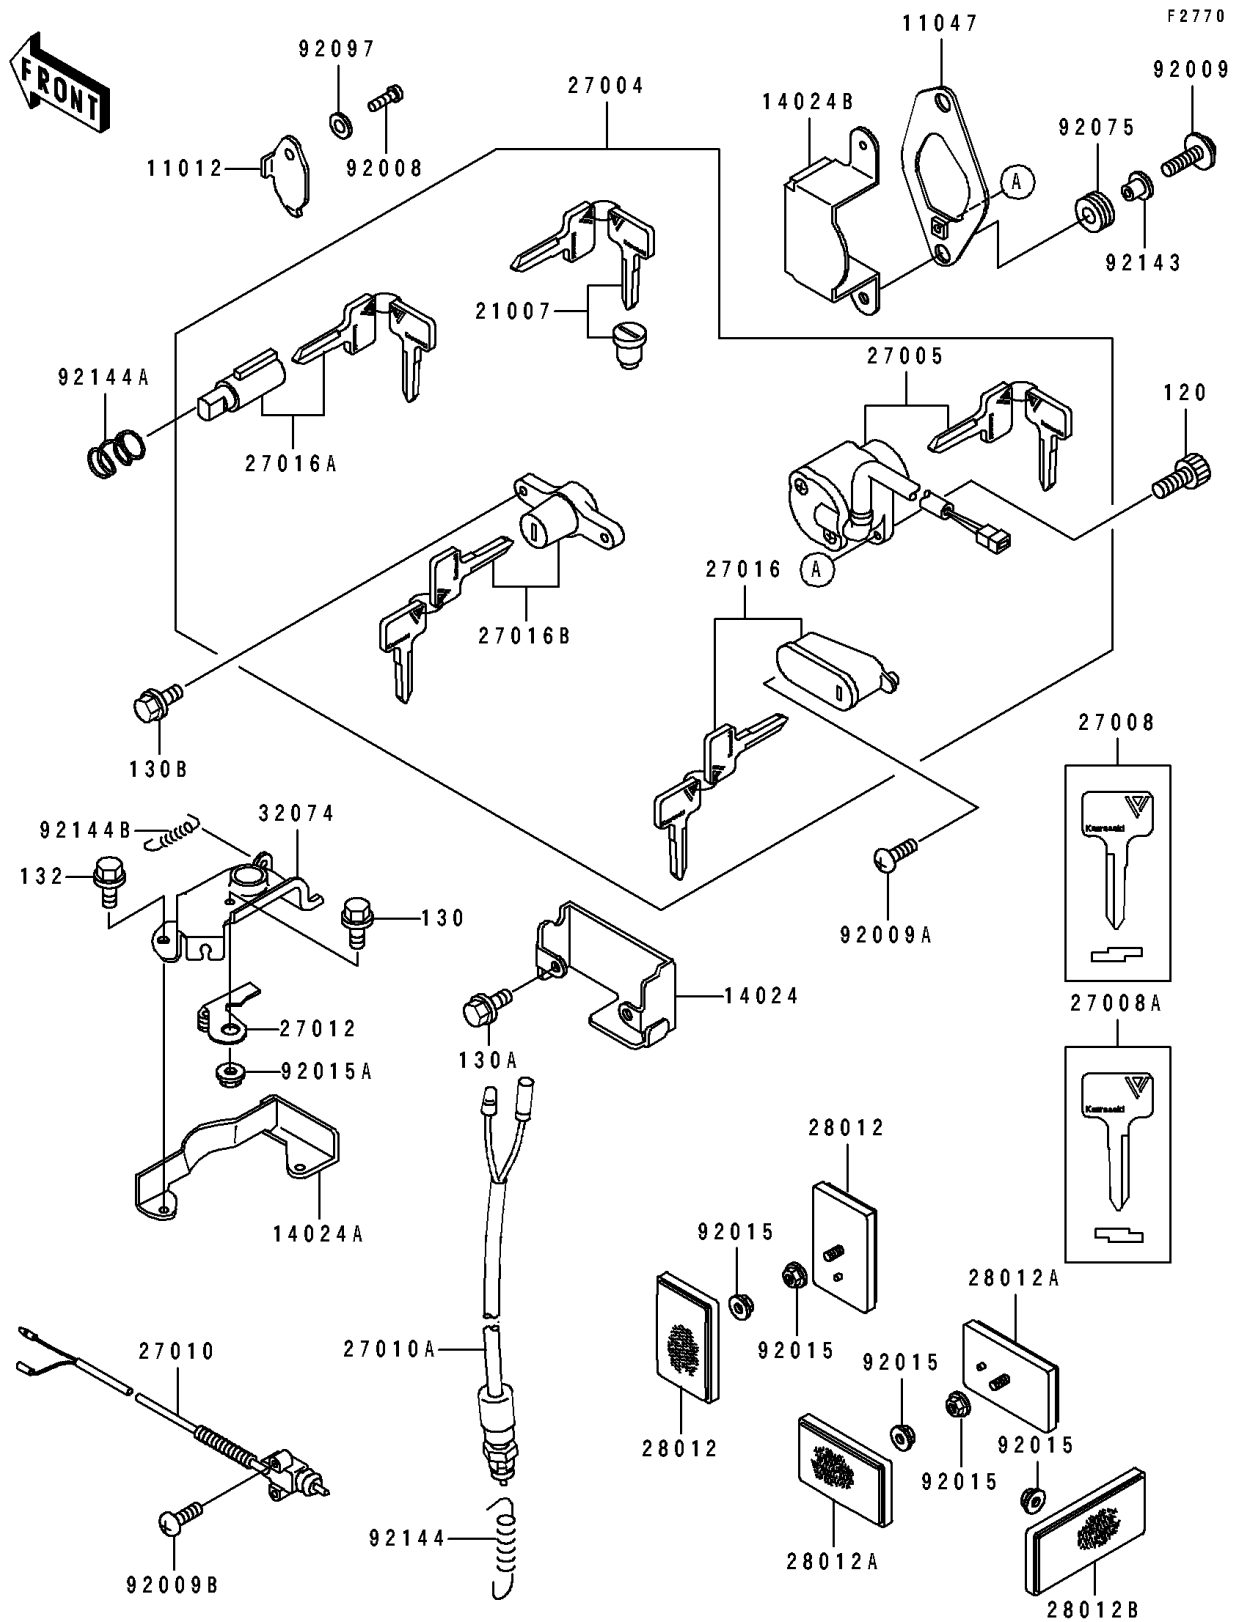

1995 Vulcan 500 PARTS DIAGRAM

Ignition Switch/Locks/Reflectors

1995 Vulcan 500 PARTS LIST

Ignition Switch/Locks/Reflectors

ITEM NAME	PART NUMBER	QUANTITY
CAP,STEERING LOCK (Ref # 11012)	11012-1736	1
BRACKET,IGNITION SWITCH (Ref # 11047)	11047-1075	1
COVER,SEAT LOCK,RR (Ref # 14024)	14024-1882	1
COVER,SEAT LOCK,FR (Ref # 14024A)	14024-1952	1
COVER,IGNITION SWITCH (Ref # 14024B)	14024-1957	1
ROTOR,LOCK,TANK CAP (Ref # 21007)	21007-5024	1
SWITCH-ASSY (Ref # 27004)	27004-5379	1
SWITCH-ASSY-IGNITION (Ref # 27005)	27005-1148	1
KEY-LOCK,BLANK,#A (Ref # 27008)	27008-1138	1
KEY-LOCK,BLANK,#B (Ref # 27008A)	27008-1139	1
SWITCH,SIDE STAND (Ref # 27010)	27010-1223	1
SWITCH,REAR BRAKE (Ref # 27010A)	27010-1238	1
HOOK,SEAT LOCK (Ref # 27012)	27012-1421	1
LOCK-ASSY,HELMET (Ref # 27016)	27016-5129	1
LOCK-ASSY,STEERING (Ref # 27016A)	27016-5131	1
LOCK-ASSY,SEAT (Ref # 27016B)	27016-5162	1
REFLECTOR-REFLEX,FR (Ref # 28012)	28012-1009	1
REFLECTOR-REFLEX,RR (Ref # 28012A)	28012-1051	1
REFLECTOR-REFLEX (Ref # 28012B)	28012-1077	1
BRACKET-LOCK,SEAT (Ref # 32074)	32074-1141	1
SCREW,3.51MM (Ref # 92008)	92008-007	1
SCREW,6X22,BLACK (Ref # 92009)	92009-1256	1
SCREW,5X12 (Ref # 92009A)	92009-1296	1
SCREW,5X20 (Ref # 92009B)	92009-1459	1
NUT,FLANGED,5MM (Ref # 92015)	92015-1259	1
NUT,5MM (Ref # 92015A)	92015-1812	1
DAMPER (Ref # 92075)	92075-051	1
WASHER,WAVE (Ref # 92097)	92097-003	1
COLLAR,L=7.4 (Ref # 92143)	92143-1019	1

1995 Vulcan 500 PARTS LIST

Ignition Switch/Locks/Reflectors

ITEM NAME	PART NUMBER	QUANTITY
SPRING,REAR BRAKE SWITCH (Ref # 92144)	92144-1141	1
SPRING,STEERING LOCK (Ref # 92144A)	92144-1222	1
SPRING (Ref # 92144B)	92144-1520	1
BOLT-SOCKET (Ref # 120)	120P0512	1
BOLT-FLANGED (Ref # 130)	130B0510	1
BOLT-FLANGED (Ref # 130A)	130C0510	1
BOLT-FLANGED (Ref # 130B)	130D0608	1
BOLT-FLANGED-SMALL,6X10 (Ref # 132)	132J0610	1