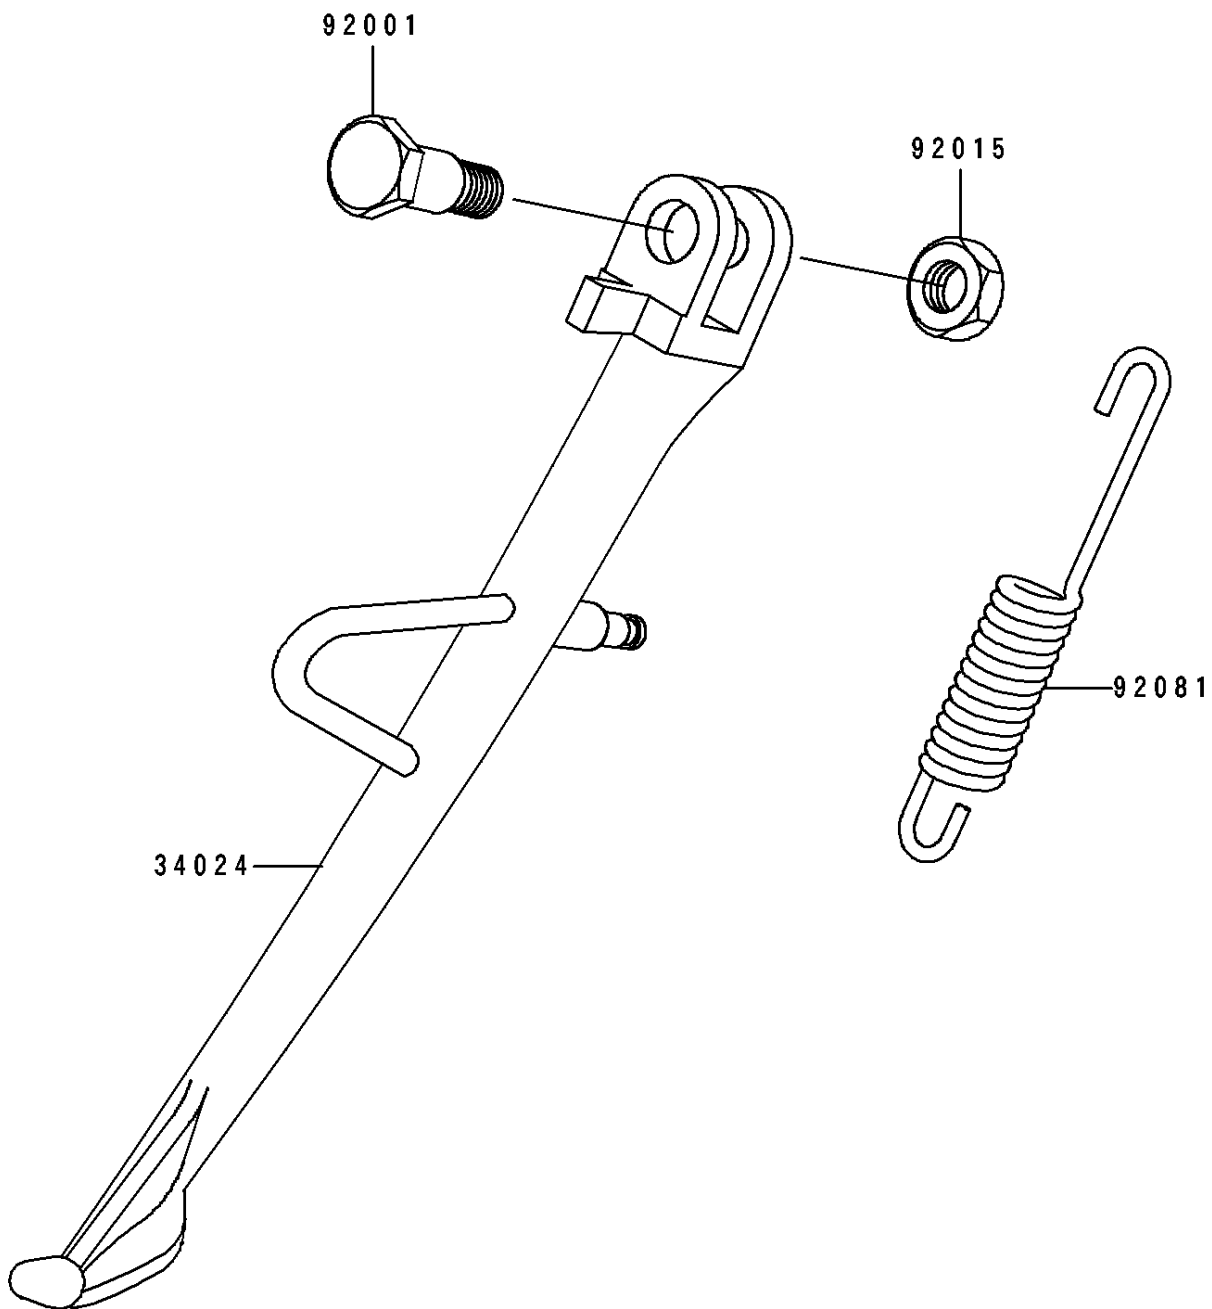

1995 Vulcan 500 PARTS DIAGRAM

Stand(s)

F2190

1995 Vulcan 500 PARTS LIST

Stand(s)

| ITEM NAME | PART NUMBER | QUANTITY |
|-------------------------------------|-------------|----------|
| STAND-SIDE (Ref # 34024) | 34024-1220 | 1 |
| BOLT,SIDE STAND,BLACK (Ref # 92001) | 92001-1543 | 1 |
| NUT,LOCK,10MM,BLACK (Ref # 92015) | 92015-1188 | 1 |
| SPRING,SIDE STAND (Ref # 92081) | 92081-1727 | 1 |