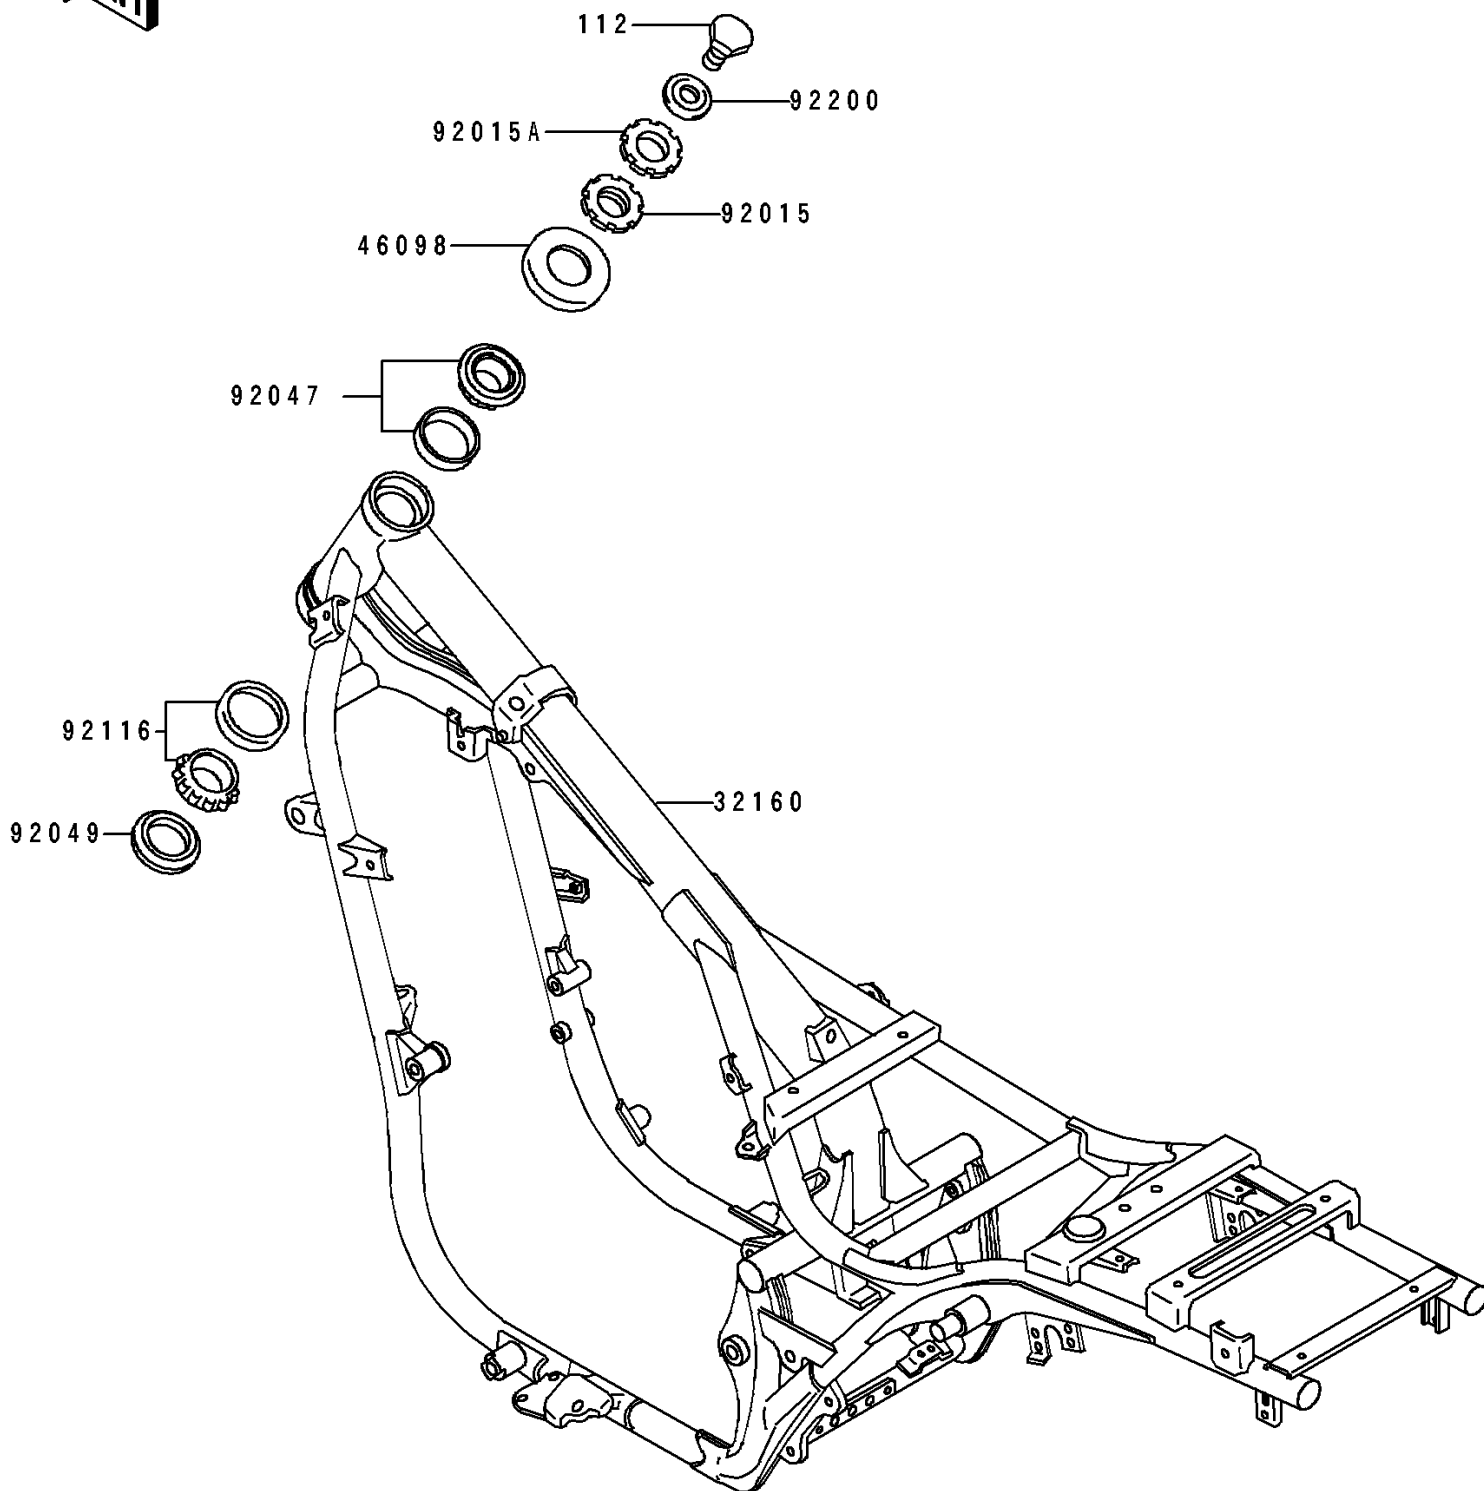

1995 Vulcan 500 PARTS DIAGRAM

Frame

F2120

1995 Vulcan 500 PARTS LIST

Frame

ITEM NAME	PART NUMBER	QUANTITY
FRAME-COMP (Ref # 32160)	32160-1107	1
CAP,STEERING STEM (Ref # 46098)	46098-017	1
NUT,25MM,T=10 (Ref # 92015)	92015-1377	1
NUT,25MM,T=6 (Ref # 92015A)	92015-1378	1
RACE,ROLLER,32005JR RS (Ref # 92047)	92047-017	1
SEAL-OIL,XMHE36X52X4J (Ref # 92049)	92049-1162	1
BEARING-ROLLER,HR320/28XJ (Ref # 92116)	92116-1009	1
WASHER (Ref # 92200)	92200-1140	1
BOLT-UPSET (Ref # 112)	112G1425	1