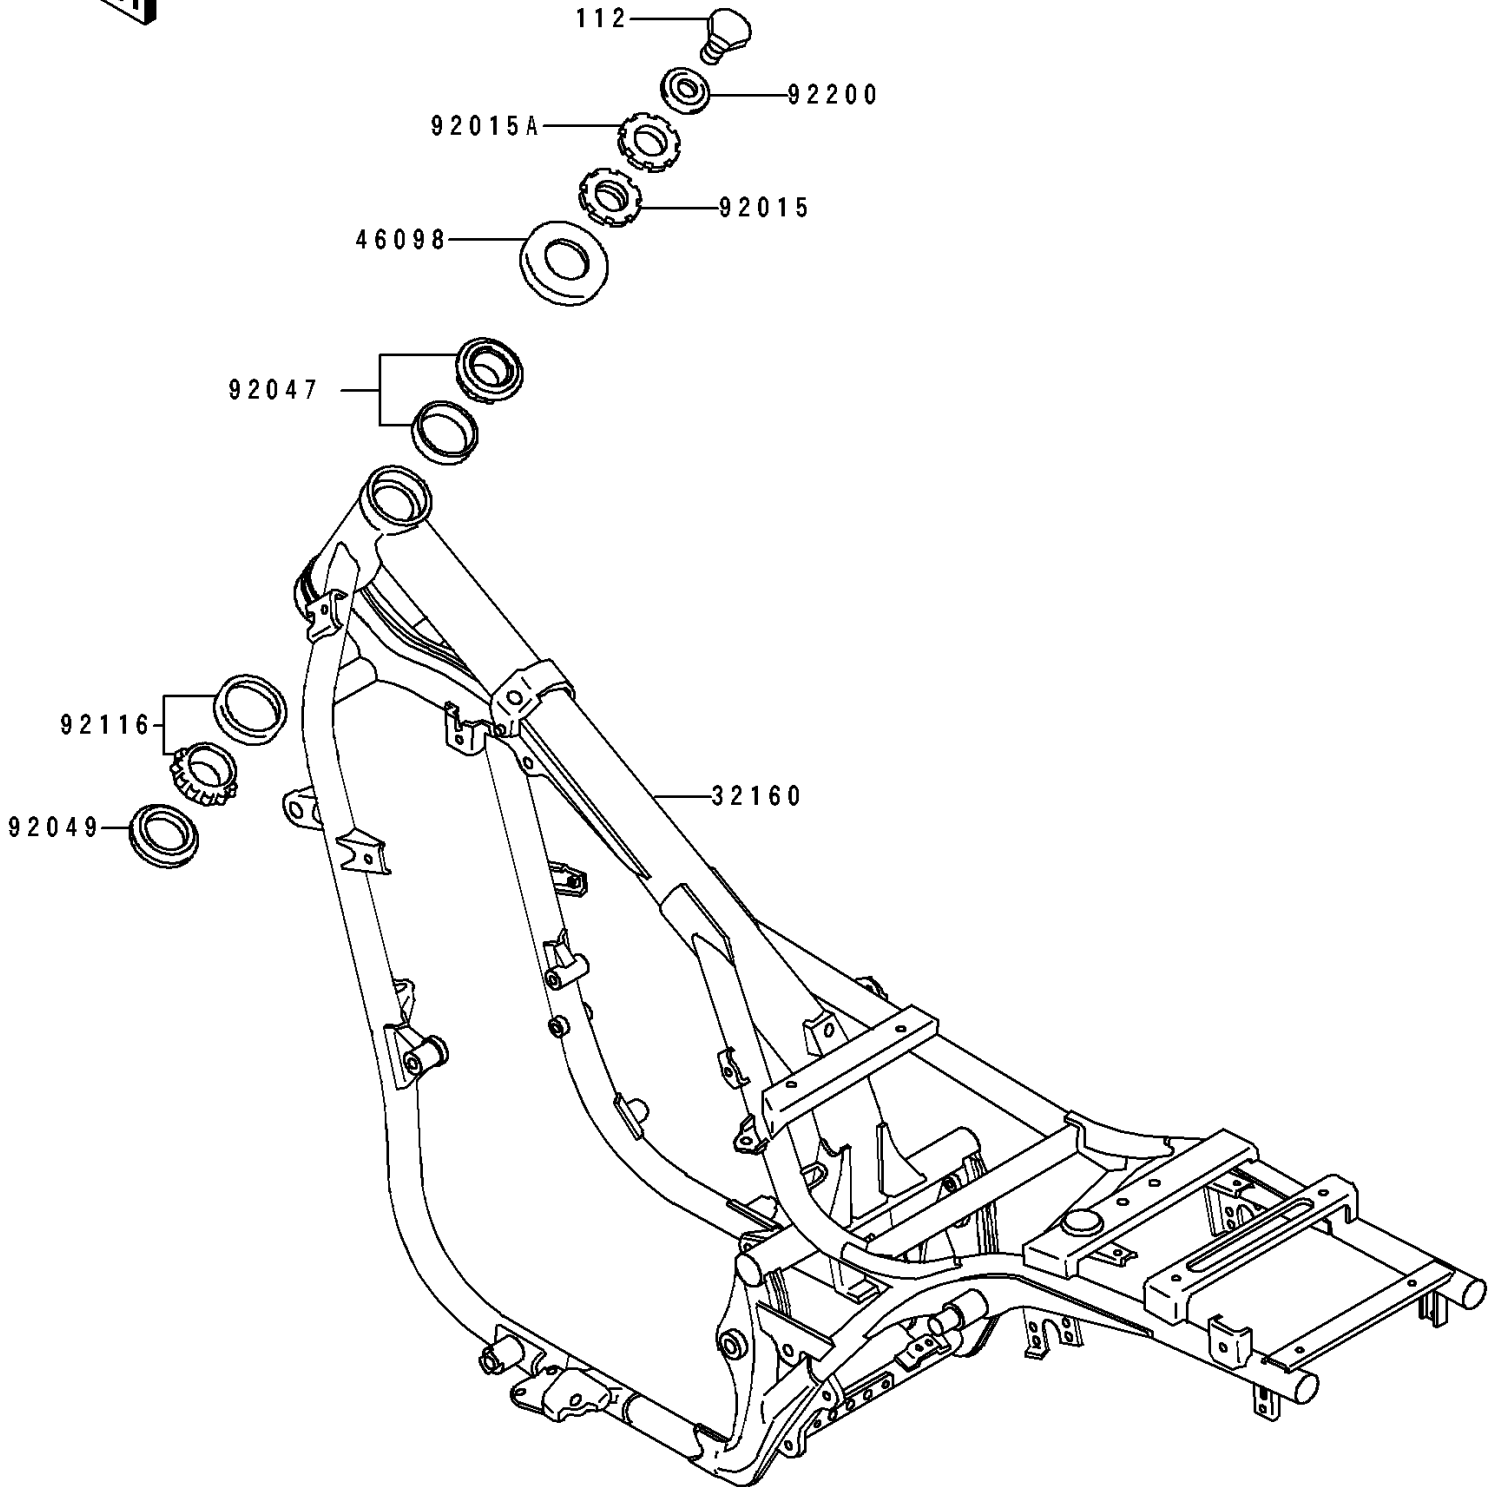

1995 Vulcan 500 PARTS DIAGRAM

Frame

F2120

1995 Vulcan 500 PARTS LIST

Frame

ITEM NAME	PART NUMBER	QUANTITY
FRAME-COMP (Ref # 32160)	32160-1107	1
CAP,STEERING STEM (Ref # 46098)	46098-017	1
NUT,25MM,T=10 (Ref # 92015)	92015-1377	1
NUT,25MM,T=6 (Ref # 92015A)	92015-1378	1
RACE,ROLLER,32005JR RS (Ref # 92047)	92047-017	1
SEAL-OIL,XMHE36X52X4J (Ref # 92049)	92049-1162	1
BEARING-ROLLER,HR320/28XJ (Ref # 92116)	92116-1009	1
WASHER (Ref # 92200)	92200-1140	1
BOLT-UPSET (Ref # 112)	112G1425	1