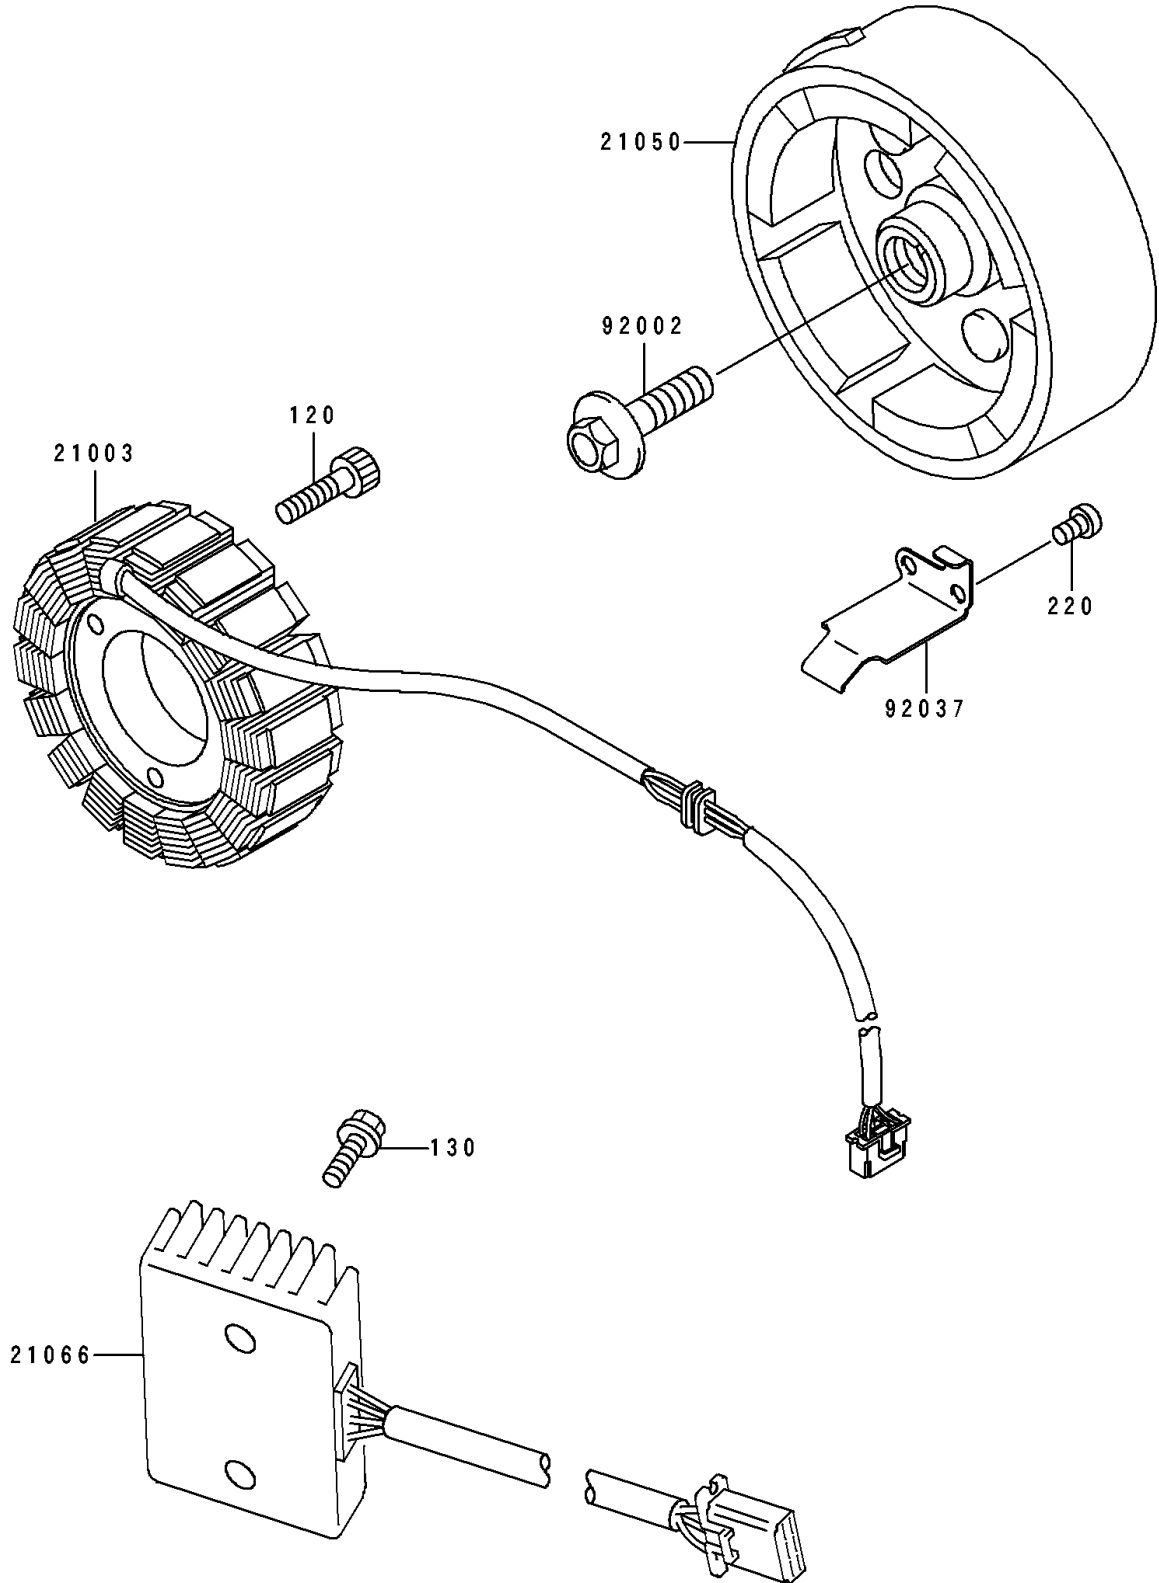

1995 Vulcan 500 PARTS DIAGRAM

Generator

E1810

1995 Vulcan 500 PARTS LIST

Generator

ITEM NAME	PART NUMBER	QUANTITY
STATOR (Ref # 21003)	21003-1123	1
FLYWHEEL (Ref # 21050)	21050-1110	1
REGULATOR-VOLTAGE (Ref # 21066)	21066-1030	1
BOLT,FLANGED,10X36 (Ref # 92002)	92002-1457	1
CLAMP,GENERATOR LEAD (Ref # 92037)	92037-1630	1
BOLT-SOCKET,6X25 (Ref # 120)	120P0625	3
BOLT-FLANGED,6X25 (Ref # 130)	130B0625	2
SCREW-PAN-CROS (Ref # 220)	220B0510	2