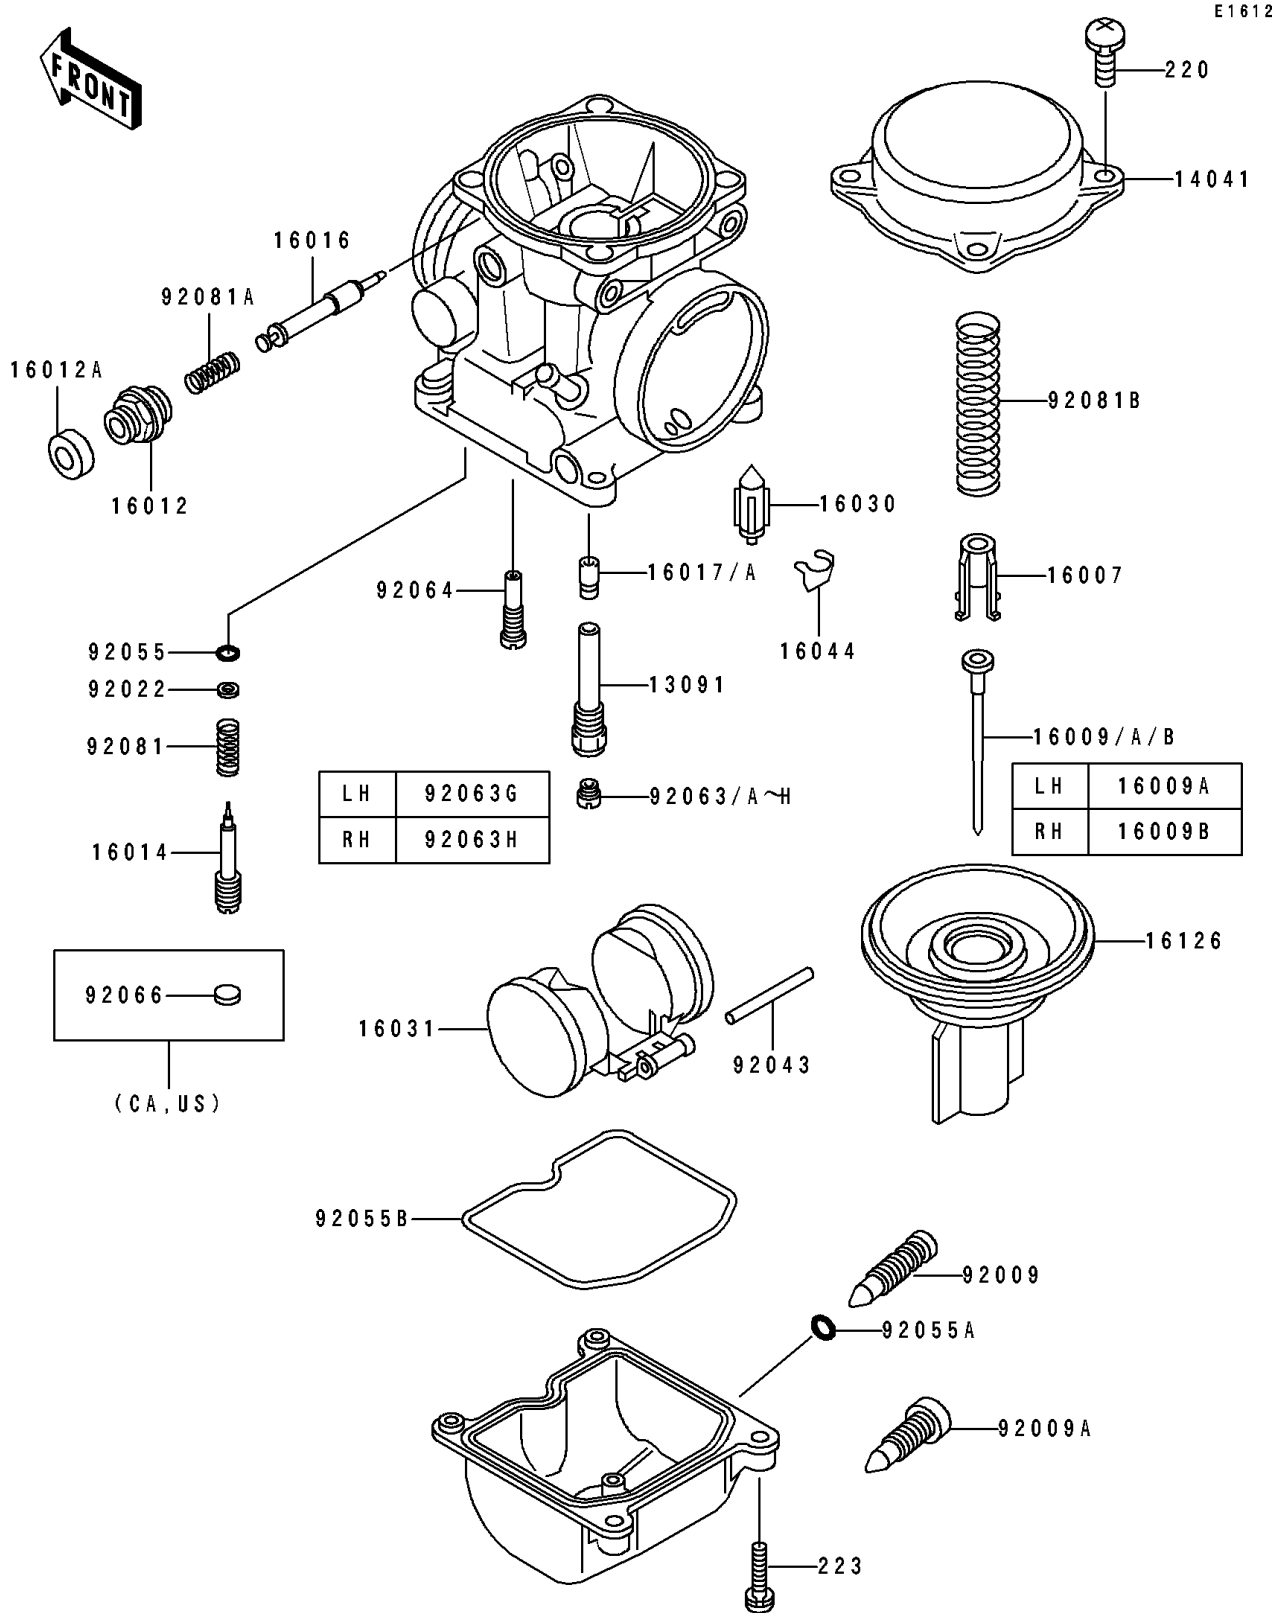

# 1996 Vulcan 500 PARTS DIAGRAM

## Carburetor Parts

## Carburetor Parts

ITEM NAME	PART NUMBER	QUANTITY
HOLDER,NEEDLE JET (Ref # 13091)	13091-1425	2
COVER-COMP,MIXING CHAMBER (Ref # 14041)	14041-1065	2
SEAT-SPRING,VALVE (Ref # 16007)	16007-1117	2
NEEDLE-JET,N60Q (Ref # 16009)	16009-1615	2
CAP-STARTER PLUNGER (Ref # 16012)	16012-1051	2
CAP-STARTER PLUNGER (Ref # 16012A)	16012-1052	2
SCREW-PILOT AIR (Ref # 16014)	16014-1054	2
PLUNGER,STARTER (Ref # 16016)	16016-1077	2
JET-NEEDLE (Ref # 16017)	16017-1059	2
VALVE-FLOAT (Ref # 16030)	16030-1007	2
FLOAT (Ref # 16031)	16031-1056	2
CLAMP,FLOAT VALVE (Ref # 16044)	16044-007	2
VALVE,VACUUM,60PS (Ref # 16126)	16126-1173	2
SCREW,DRAIN,M6X1.0 (Ref # 92009)	92009-1095	2
SCREW,DRAIN,M6X0.75 (Ref # 92009A)	92009-1551	2
WASHER,PLAIN (Ref # 92022)	92022-1003	2
PIN,FLOAT (Ref # 92043)	92043-1207	2
RING-O,PILOT ADJUST (Ref # 92055)	92055-1002	2
RING-O,DRAIN SCREW (Ref # 92055A)	92055-1053	2
RING-O,FLOAT CHAMBER (Ref # 92055B)	92055-1222	2
JET-MAIN,#118 (Ref # 92063B)	92063-1071	2
JET-MAIN,#120 (Ref # 92063C)	92063-1072	2
JET-MAIN,#110 (Ref # 92063D)	92063-1114	2
JET-MAIN,#108 (Ref # 92063F)	92063-1116	2
JET-MAIN,#112 (Ref # 92063G)	92063-1117	1
JET-MAIN,#115 (Ref # 92063H)	92063-1118	1
JET-PILOT,#35 (Ref # 92064)	92064-1101	2
PLUG,PILOT AIR SCREW,6.9X2 (Ref # 92066)	92066-1051	2
SPRING,PILOT ADJUST SCREW (Ref # 92081)	92081-1002	2

## Carburetor Parts

ITEM NAME	PART NUMBER	QUANTITY
SPRING,STARTER PLUNGER (Ref # 92081A)	92081-1618	2
SPRING,VACUUM VALVE (Ref # 92081B)	92081-1874	2
SCREW-PAN-CROS (Ref # 220)	220B0408	7
SCREW-PAN-WS-CROS (Ref # 223)	223C0416	8
CIRCLIP-TYPE-E,4MM (Ref # 482)	482L4000	2