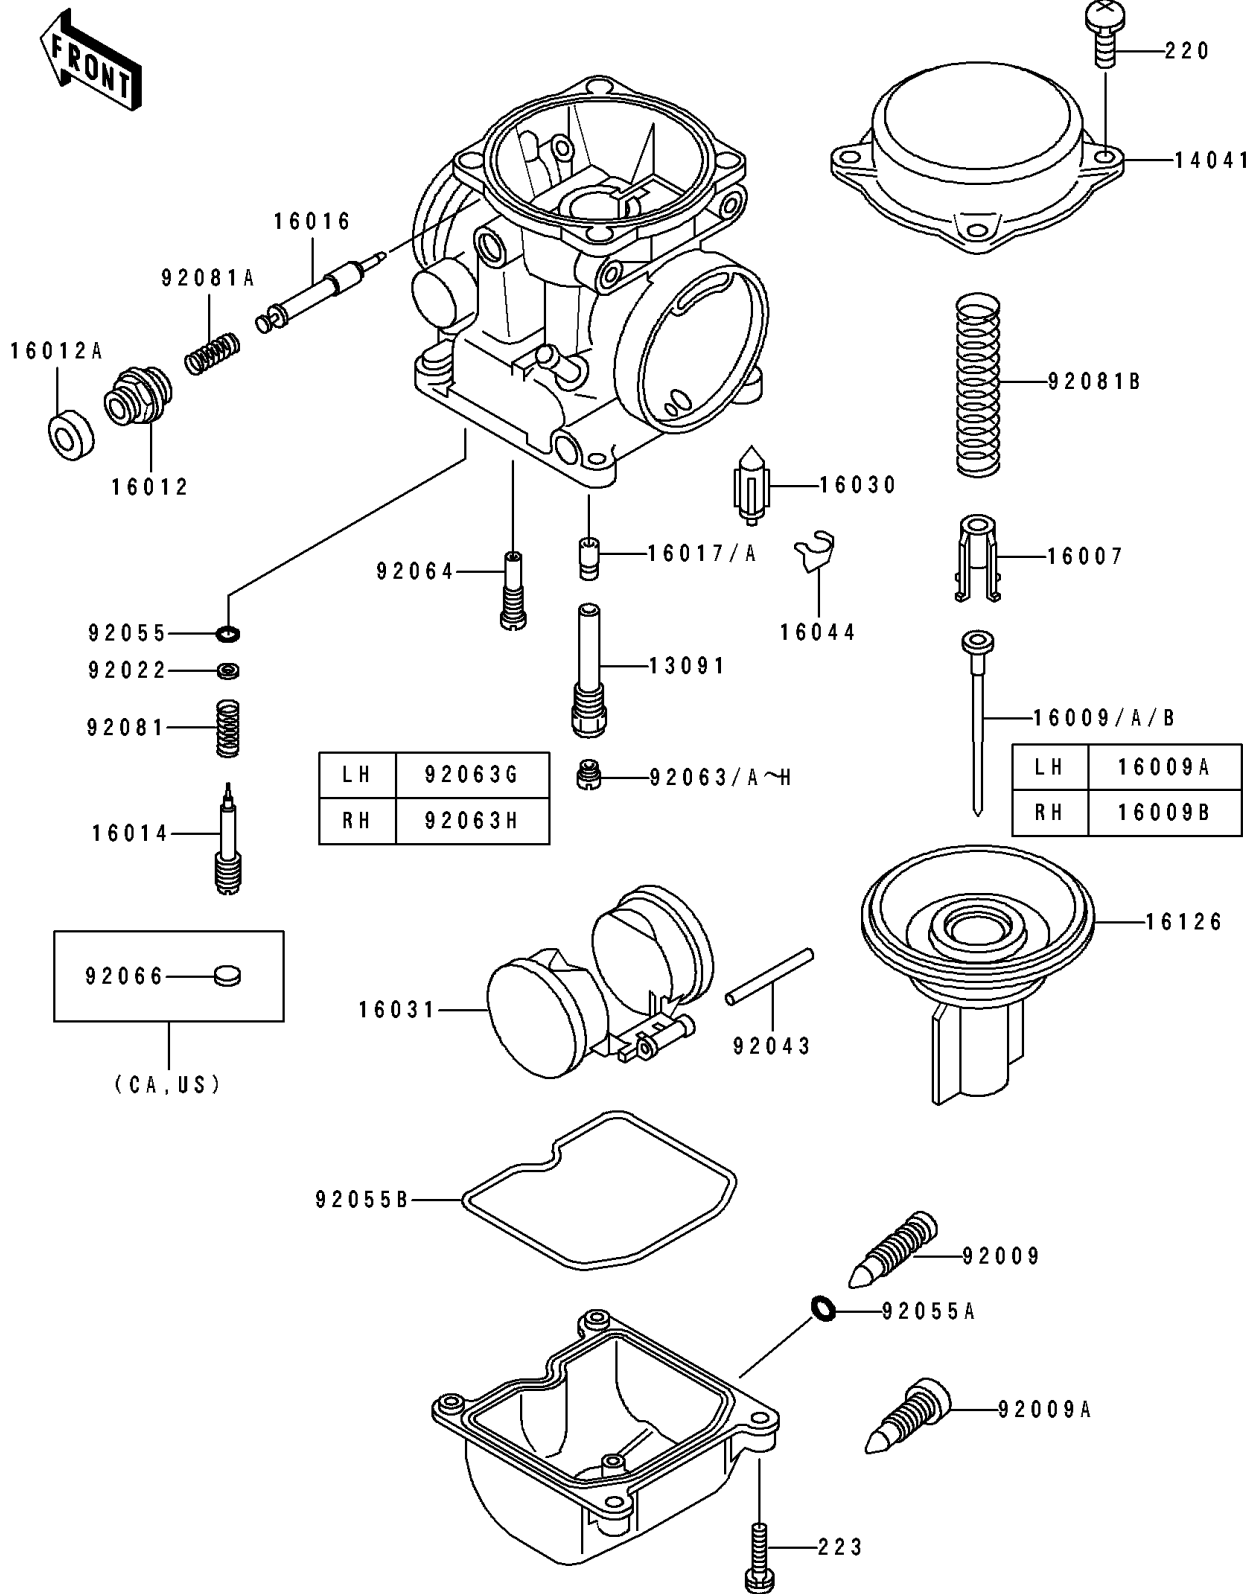

1995 Vulcan 500 PARTS DIAGRAM

Carburetor Parts

E1612

1995 Vulcan 500 PARTS LIST

Carburetor Parts

ITEM NAME	PART NUMBER	QUANTITY
HOLDER,NEEDLE JET (Ref # 13091)	13091-1425	1
COVER-COMP,MIXING CHAMBER (Ref # 14041)	14041-1065	1
SEAT-SPRING,VALVE (Ref # 16007)	16007-1117	1
NEEDLE-JET,N60Q (Ref # 16009)	16009-1615	1
NEEDLE-JET,N60T (Ref # 16009A)	16009-1616	1
NEEDLE-JET,N60S (Ref # 16009B)	16009-1617	1
CAP-STARTER PLUNGER (Ref # 16012)	16012-1051	1
CAP-STARTER PLUNGER (Ref # 16012A)	16012-1052	1
SCREW-PILOT AIR (Ref # 16014)	16014-1054	1
PLUNGER,STARTER (Ref # 16016)	16016-1077	1
JET-NEEDLE (Ref # 16017)	16017-1059	1
JET-NEEDLE,#6 (Ref # 16017A)	16017-1208	1
VALVE-FLOAT (Ref # 16030)	16030-1007	1
FLOAT (Ref # 16031)	16031-1056	1
CLAMP,FLOAT VALVE (Ref # 16044)	16044-007	1
VALVE,VACUUM,60PS (Ref # 16126)	16126-1173	1
SCREW,DRAIN,M6X1.0 (Ref # 92009)	92009-1095	1
SCREW,DRAIN,M6X0.75 (Ref # 92009A)	92009-1551	1
WASHER,PLAIN (Ref # 92022)	92022-1003	1
PIN,FLOAT (Ref # 92043)	92043-1207	1
RING-O,PILOT ADJUST (Ref # 92055)	92055-1002	1
RING-O,DRAIN SCREW (Ref # 92055A)	92055-1053	1
RING-O,FLOAT CHAMBER (Ref # 92055B)	92055-1222	1
JET-MAIN,2ND,#100 (Ref # 92063)	92063-1008	1
JET-MAIN,2ND,#105 (Ref # 92063A)	92063-1009	1
JET-MAIN,#118 (Ref # 92063B)	92063-1071	1
JET-MAIN,#120 (Ref # 92063C)	92063-1072	1
JET-MAIN,#110 (Ref # 92063D)	92063-1114	1
JET-MAIN,#102 (Ref # 92063E)	92063-1115	1

1995 Vulcan 500 PARTS LIST

Carburetor Parts

ITEM NAME	PART NUMBER	QUANTITY
JET-MAIN,#108 (Ref # 92063F)	92063-1116	1
JET-MAIN,#112 (Ref # 92063G)	92063-1117	1
JET-MAIN,#115 (Ref # 92063H)	92063-1118	1
JET-PILOT,#35 (Ref # 92064)	92064-1101	1
PLUG,PILOT AIR SCREW,6.9X2 (Ref # 92066)	92066-1051	1
SPRING,PILOT ADJUST SCREW (Ref # 92081)	92081-1002	1
SPRING,STARTER PLUNGER (Ref # 92081A)	92081-1618	1
SPRING,VACUUM VALVE (Ref # 92081B)	92081-1874	1
SCREW-PAN-CROS (Ref # 220)	220B0408	2
SCREW-PAN-WS-CROS (Ref # 223)	223C0416	1
CIRCLIP-TYPE-E,4MM (Ref # 482)	482L4000	1