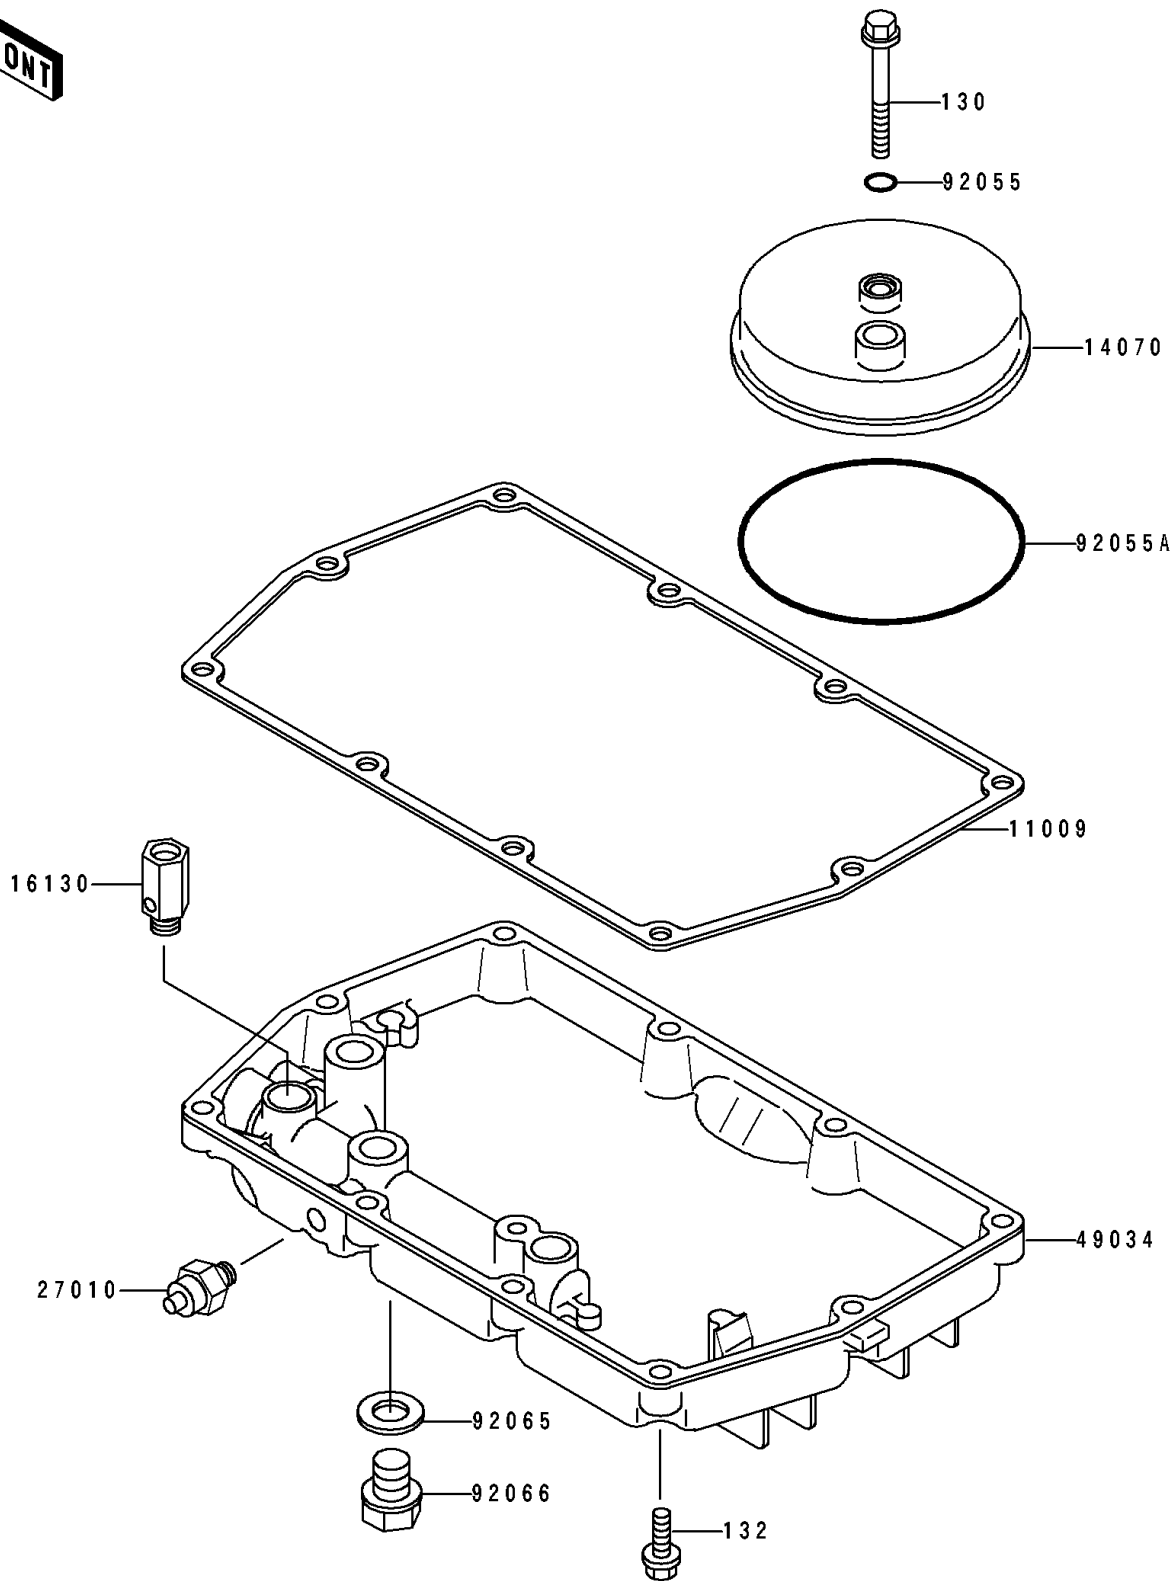

## 1996 Vulcan 500 PARTS DIAGRAM

Breather Cover/Oil Pan

E 1432

## 1996 Vulcan 500 PARTS LIST

Breather Cover/Oil Pan

ITEM NAME	PART NUMBER	QUANTITY
GASKET,OIL PAN (Ref # 11009)	11009-1837	1
BODY-BREATHER (Ref # 14070)	14070-1082	1
VALVE-ASSY-RELIEF (Ref # 16130)	16130-1001	1
SWITCH,OIL PRESSURE (Ref # 27010)	27010-1313	1
PAN-OIL (Ref # 49034)	49034-1108	1
RING-O,6MM (Ref # 92055)	92055-1089	1
RING-O,BREATHER BODY (Ref # 92055A)	92055-1284	1
GASKET,12X22X2,DRAIN PLUG (Ref # 92065)	92065-097	1
PLUG,OIL DRAIN,12X15 (Ref # 92066)	92066-1174	1
BOLT-FLANGED (Ref # 130)	130Y0645	1
BOLT-FLANGED-SMALL (Ref # 132)	132Y0625	1