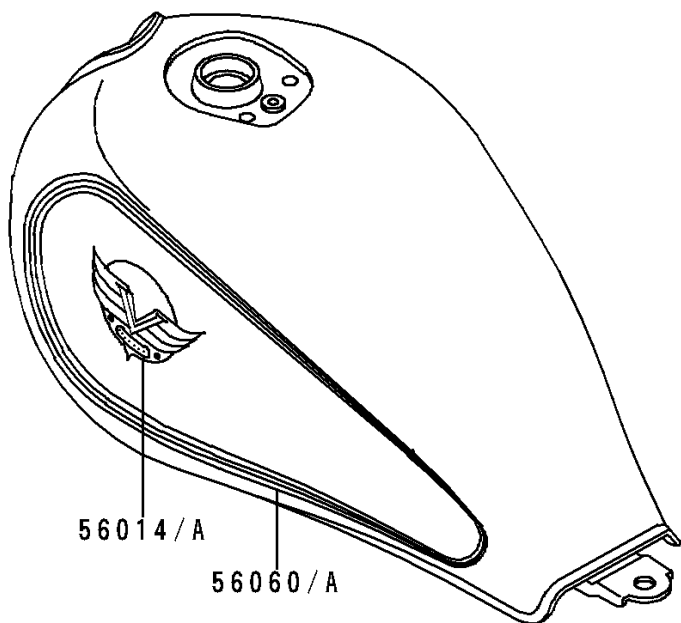

1994 Vulcan 500 PARTS DIAGRAM

Decals(EN500-A5)(Green/White)

F28616

1994 Vulcan 500 PARTS LIST

Decals(EN500-A5)(Green/White)

ITEM NAME	PART NUMBER	QUANTITY
EMBLEM,FUEL TANK,LH (Ref # 56014)	56014-1250	1
EMBLEM,FUEL TANK,RH (Ref # 56014A)	56014-1258	1
MARK,BACK REST (Ref # 56050)	56050-1493	1
MARK,SIDE COVER,VULCAN (Ref # 56050A)	56050-1496	1
PATTERN,FUEL TANK,LH (Ref # 56060)	56060-1742	1
PATTERN,FUEL TANK,RH (Ref # 56060A)	56060-1743	1
PATTERN,SIDE COVER,LH (Ref # 56060B)	56060-1744	1
PATTERN,SIDE COVER,RH (Ref # 56060C)	56060-1745	1
PATTERN,RR FENDER (Ref # 56060D)	56060-1746	1