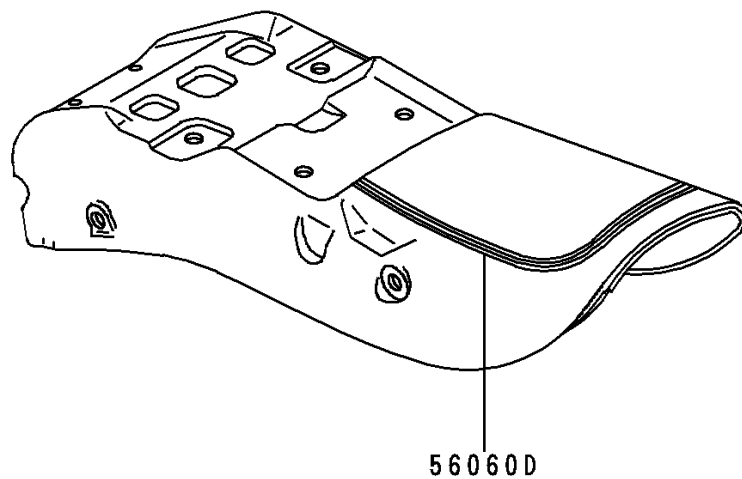

1994 Vulcan 500 PARTS DIAGRAM

Decals(EN500-A5)(Green/White)

F28616

1994 Vulcan 500 PARTS LIST

Decals(EN500-A5)(Green/White)

ITEM NAME	PART NUMBER	QUANTITY
EMBLEM,FUEL TANK,LH (Ref # 56014)	56014-1250	1
EMBLEM,FUEL TANK,RH (Ref # 56014A)	56014-1258	1
MARK,BACK REST (Ref # 56050)	56050-1493	1
MARK,SIDE COVER,VULCAN (Ref # 56050A)	56050-1496	1
PATTERN,FUEL TANK,LH (Ref # 56060)	56060-1742	1
PATTERN,FUEL TANK,RH (Ref # 56060A)	56060-1743	1
PATTERN,SIDE COVER,LH (Ref # 56060B)	56060-1744	1
PATTERN,SIDE COVER,RH (Ref # 56060C)	56060-1745	1
PATTERN,RR FENDER (Ref # 56060D)	56060-1746	1