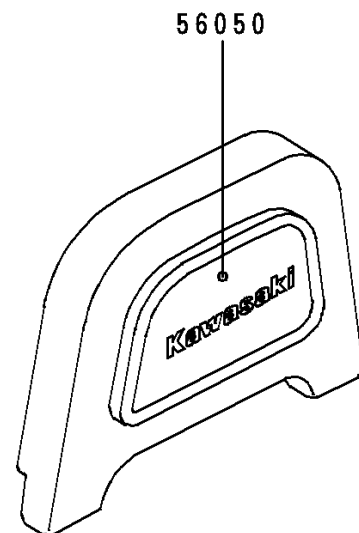

1994 Vulcan 500 PARTS DIAGRAM

Decals(EN500-A5)(Green/White)

F28616

1994 Vulcan 500 PARTS LIST

Decals(EN500-A5)(Green/White)

ITEM NAME	PART NUMBER	QUANTITY
EMBLEM,FUEL TANK,LH (Ref # 56014)	56014-1250	1
EMBLEM,FUEL TANK,RH (Ref # 56014A)	56014-1258	1
MARK,BACK REST (Ref # 56050)	56050-1493	1
MARK,SIDE COVER,VULCAN (Ref # 56050A)	56050-1496	1
PATTERN,FUEL TANK,LH (Ref # 56060)	56060-1742	1
PATTERN,FUEL TANK,RH (Ref # 56060A)	56060-1743	1
PATTERN,SIDE COVER,LH (Ref # 56060B)	56060-1744	1
PATTERN,SIDE COVER,RH (Ref # 56060C)	56060-1745	1
PATTERN,RR FENDER (Ref # 56060D)	56060-1746	1