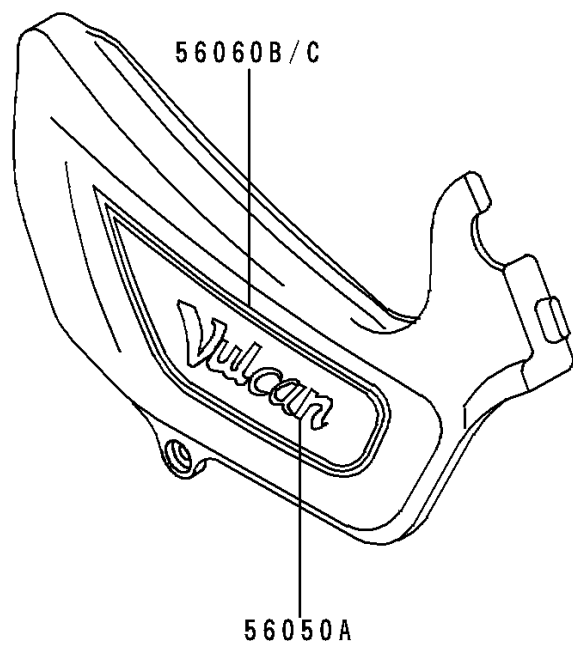

1994 Vulcan 500 PARTS DIAGRAM

Decals(EN500-A5)(Green/White)

F28616

1994 Vulcan 500 PARTS LIST

Decals(EN500-A5)(Green/White)

ITEM NAME	PART NUMBER	QUANTITY
EMBLEM,FUEL TANK,LH (Ref # 56014)	56014-1250	1
EMBLEM,FUEL TANK,RH (Ref # 56014A)	56014-1258	1
MARK,BACK REST (Ref # 56050)	56050-1493	1
MARK,SIDE COVER,VULCAN (Ref # 56050A)	56050-1496	1
PATTERN,FUEL TANK,LH (Ref # 56060)	56060-1742	1
PATTERN,FUEL TANK,RH (Ref # 56060A)	56060-1743	1
PATTERN,SIDE COVER,LH (Ref # 56060B)	56060-1744	1
PATTERN,SIDE COVER,RH (Ref # 56060C)	56060-1745	1
PATTERN,RR FENDER (Ref # 56060D)	56060-1746	1