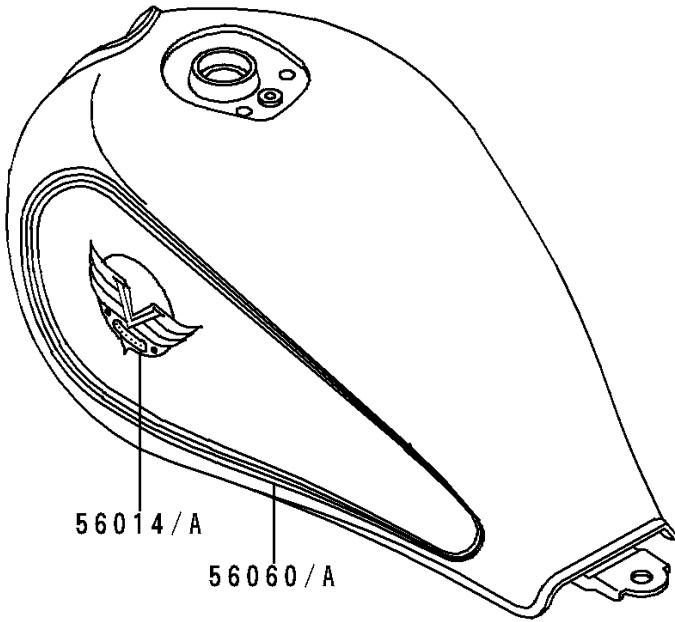

1994 Vulcan 500 PARTS DIAGRAM

Decals(EN500-A5)(Red/Red)

F2861F

1994 Vulcan 500 PARTS LIST

Decals(EN500-A5)(Red/Red)

ITEM NAME	PART NUMBER	QUANTITY
EMBLEM,FUEL TANK,LH (Ref # 56014)	56014-1250	1
EMBLEM,FUEL TANK,RH (Ref # 56014A)	56014-1258	1
MARK,BACK REST (Ref # 56050)	56050-1493	1
MARK,SIDE COVER,VULCAN (Ref # 56050A)	56050-1496	2
PATTERN,FUEL TANK,LH (Ref # 56060)	56060-1737	1
PATTERN,FUEL TANK,RH (Ref # 56060A)	56060-1738	1
PATTERN,SIDE COVER,LH (Ref # 56060B)	56060-1739	1
PATTERN,SIDE COVER,RH (Ref # 56060C)	56060-1740	1
PATTERN,RR FENDER (Ref # 56060D)	56060-1741	1