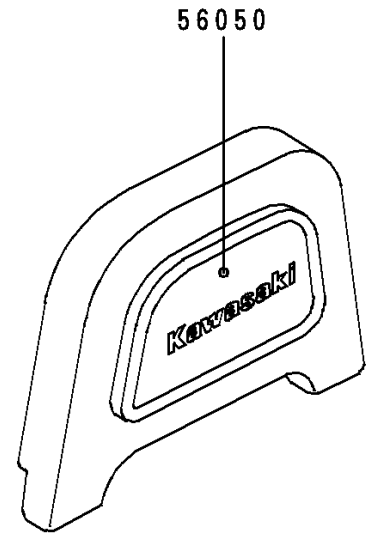

1994 Vulcan 500 PARTS DIAGRAM

Decals(EN500-A5)(Red/Red)

F2861F

1994 Vulcan 500 PARTS LIST

Decals(EN500-A5)(Red/Red)

ITEM NAME	PART NUMBER	QUANTITY
EMBLEM,FUEL TANK,LH (Ref # 56014)	56014-1250	1
EMBLEM,FUEL TANK,RH (Ref # 56014A)	56014-1258	1
MARK,BACK REST (Ref # 56050)	56050-1493	1
MARK,SIDE COVER,VULCAN (Ref # 56050A)	56050-1496	2
PATTERN,FUEL TANK,LH (Ref # 56060)	56060-1737	1
PATTERN,FUEL TANK,RH (Ref # 56060A)	56060-1738	1
PATTERN,SIDE COVER,LH (Ref # 56060B)	56060-1739	1
PATTERN,SIDE COVER,RH (Ref # 56060C)	56060-1740	1
PATTERN,RR FENDER (Ref # 56060D)	56060-1741	1