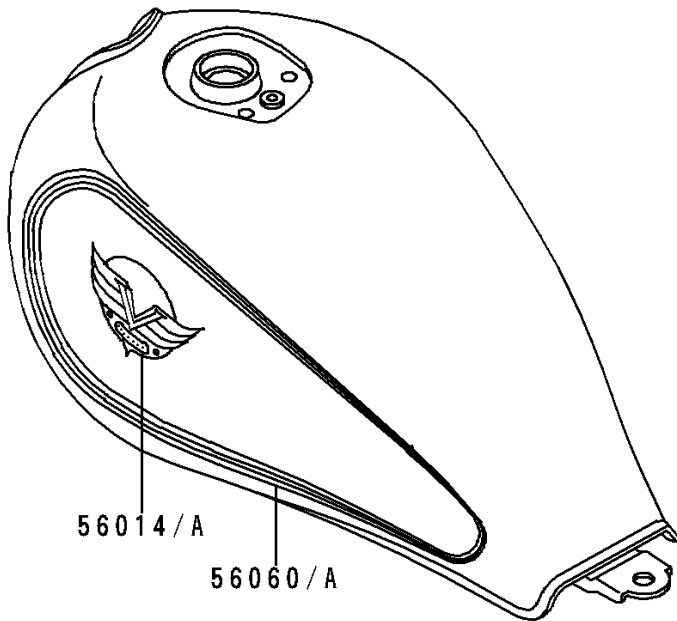

1994 Vulcan 500 PARTS DIAGRAM

Decals(EN500-A5)(Red/Red)

F2861F

1994 Vulcan 500 PARTS LIST

Decals(EN500-A5)(Red/Red)

| ITEM NAME | PART NUMBER | QUANTITY |
|---------------------------------------|-------------|----------|
| EMBLEM,FUEL TANK,LH (Ref # 56014) | 56014-1250 | 1 |
| EMBLEM,FUEL TANK,RH (Ref # 56014A) | 56014-1258 | 1 |
| MARK,BACK REST (Ref # 56050) | 56050-1493 | 1 |
| MARK,SIDE COVER,VULCAN (Ref # 56050A) | 56050-1496 | 1 |
| PATTERN,FUEL TANK,LH (Ref # 56060) | 56060-1737 | 1 |
| PATTERN,FUEL TANK,RH (Ref # 56060A) | 56060-1738 | 1 |
| PATTERN,SIDE COVER,LH (Ref # 56060B) | 56060-1739 | 1 |
| PATTERN,SIDE COVER,RH (Ref # 56060C) | 56060-1740 | 1 |
| PATTERN,RR FENDER (Ref # 56060D) | 56060-1741 | 1 |