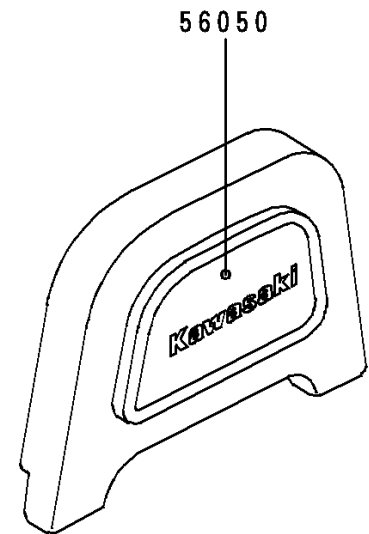

1994 Vulcan 500 PARTS DIAGRAM

Decals(EN500-A5)(Red/Red)

F2861F

1994 Vulcan 500 PARTS LIST

Decals(EN500-A5)(Red/Red)

| ITEM NAME | PART NUMBER | QUANTITY |
|---------------------------------------|-------------|----------|
| EMBLEM,FUEL TANK,LH (Ref # 56014) | 56014-1250 | 1 |
| EMBLEM,FUEL TANK,RH (Ref # 56014A) | 56014-1258 | 1 |
| MARK,BACK REST (Ref # 56050) | 56050-1493 | 1 |
| MARK,SIDE COVER,VULCAN (Ref # 56050A) | 56050-1496 | 1 |
| PATTERN,FUEL TANK,LH (Ref # 56060) | 56060-1737 | 1 |
| PATTERN,FUEL TANK,RH (Ref # 56060A) | 56060-1738 | 1 |
| PATTERN,SIDE COVER,LH (Ref # 56060B) | 56060-1739 | 1 |
| PATTERN,SIDE COVER,RH (Ref # 56060C) | 56060-1740 | 1 |
| PATTERN,RR FENDER (Ref # 56060D) | 56060-1741 | 1 |