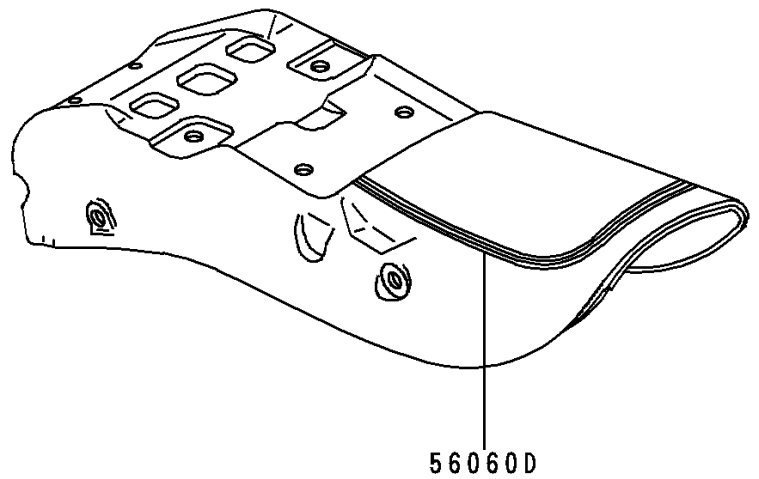

1994 Vulcan 500 PARTS DIAGRAM

Decals(EN500-A5)(Red/Red)

F2861F

1994 Vulcan 500 PARTS LIST

Decals(EN500-A5)(Red/Red)

ITEM NAME	PART NUMBER	QUANTITY
EMBLEM,FUEL TANK,LH (Ref # 56014)	56014-1250	1
EMBLEM,FUEL TANK,RH (Ref # 56014A)	56014-1258	1
MARK,BACK REST (Ref # 56050)	56050-1493	1
MARK,SIDE COVER,VULCAN (Ref # 56050A)	56050-1496	2
PATTERN,FUEL TANK,LH (Ref # 56060)	56060-1737	1
PATTERN,FUEL TANK,RH (Ref # 56060A)	56060-1738	1
PATTERN,SIDE COVER,LH (Ref # 56060B)	56060-1739	1
PATTERN,SIDE COVER,RH (Ref # 56060C)	56060-1740	1
PATTERN,RR FENDER (Ref # 56060D)	56060-1741	1