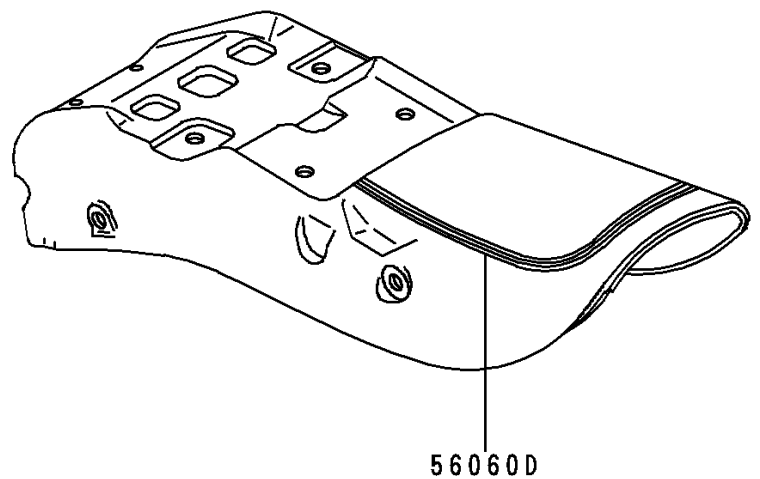

1994 Vulcan 500 PARTS DIAGRAM

Decals(EN500-A5)(Red/Red)

F2861F

1994 Vulcan 500 PARTS LIST

Decals(EN500-A5)(Red/Red)

| ITEM NAME | PART NUMBER | QUANTITY |
|---------------------------------------|-------------|----------|
| EMBLEM,FUEL TANK,LH (Ref # 56014) | 56014-1250 | 1 |
| EMBLEM,FUEL TANK,RH (Ref # 56014A) | 56014-1258 | 1 |
| MARK,BACK REST (Ref # 56050) | 56050-1493 | 1 |
| MARK,SIDE COVER,VULCAN (Ref # 56050A) | 56050-1496 | 1 |
| PATTERN,FUEL TANK,LH (Ref # 56060) | 56060-1737 | 1 |
| PATTERN,FUEL TANK,RH (Ref # 56060A) | 56060-1738 | 1 |
| PATTERN,SIDE COVER,LH (Ref # 56060B) | 56060-1739 | 1 |
| PATTERN,SIDE COVER,RH (Ref # 56060C) | 56060-1740 | 1 |
| PATTERN,RR FENDER (Ref # 56060D) | 56060-1741 | 1 |