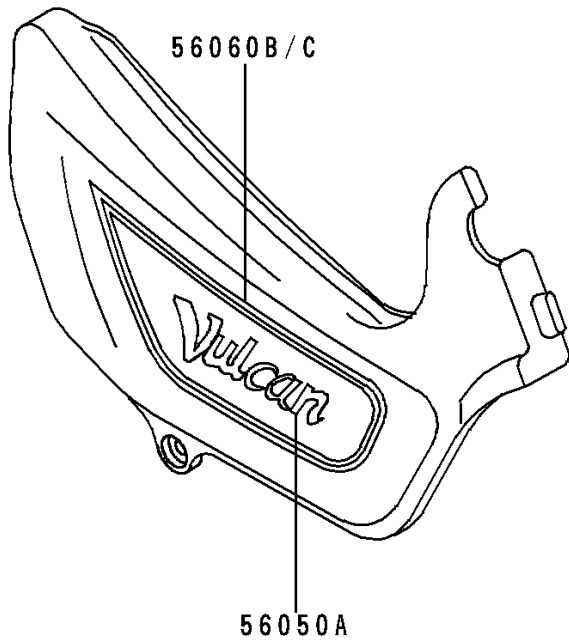

1994 Vulcan 500 PARTS DIAGRAM

Decals(EN500-A5)(Red/Red)

F2861F

1994 Vulcan 500 PARTS LIST

Decals(EN500-A5)(Red/Red)

ITEM NAME	PART NUMBER	QUANTITY
EMBLEM,FUEL TANK,LH (Ref # 56014)	56014-1250	1
EMBLEM,FUEL TANK,RH (Ref # 56014A)	56014-1258	1
MARK,BACK REST (Ref # 56050)	56050-1493	1
MARK,SIDE COVER,VULCAN (Ref # 56050A)	56050-1496	2
PATTERN,FUEL TANK,LH (Ref # 56060)	56060-1737	1
PATTERN,FUEL TANK,RH (Ref # 56060A)	56060-1738	1
PATTERN,SIDE COVER,LH (Ref # 56060B)	56060-1739	1
PATTERN,SIDE COVER,RH (Ref # 56060C)	56060-1740	1
PATTERN,RR FENDER (Ref # 56060D)	56060-1741	1