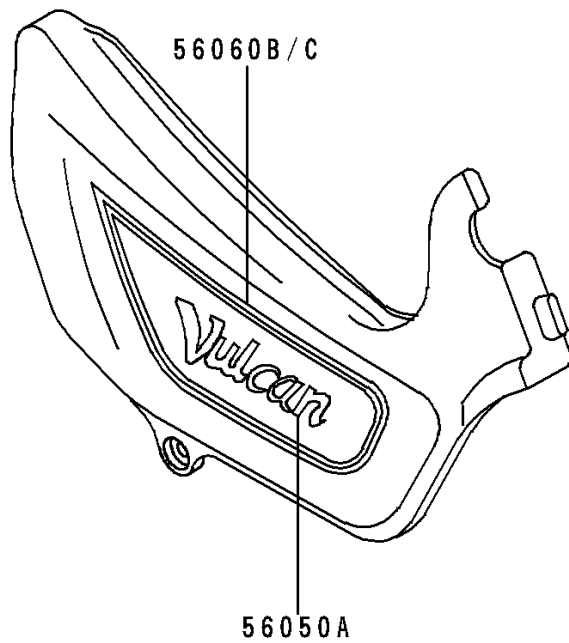

1994 Vulcan 500 PARTS DIAGRAM

Decals(EN500-A5)(Red/Red)

F2861F

1994 Vulcan 500 PARTS LIST

Decals(EN500-A5)(Red/Red)

| ITEM NAME | PART NUMBER | QUANTITY |
|---------------------------------------|-------------|----------|
| EMBLEM,FUEL TANK,LH (Ref # 56014) | 56014-1250 | 1 |
| EMBLEM,FUEL TANK,RH (Ref # 56014A) | 56014-1258 | 1 |
| MARK,BACK REST (Ref # 56050) | 56050-1493 | 1 |
| MARK,SIDE COVER,VULCAN (Ref # 56050A) | 56050-1496 | 1 |
| PATTERN,FUEL TANK,LH (Ref # 56060) | 56060-1737 | 1 |
| PATTERN,FUEL TANK,RH (Ref # 56060A) | 56060-1738 | 1 |
| PATTERN,SIDE COVER,LH (Ref # 56060B) | 56060-1739 | 1 |
| PATTERN,SIDE COVER,RH (Ref # 56060C) | 56060-1740 | 1 |
| PATTERN,RR FENDER (Ref # 56060D) | 56060-1741 | 1 |