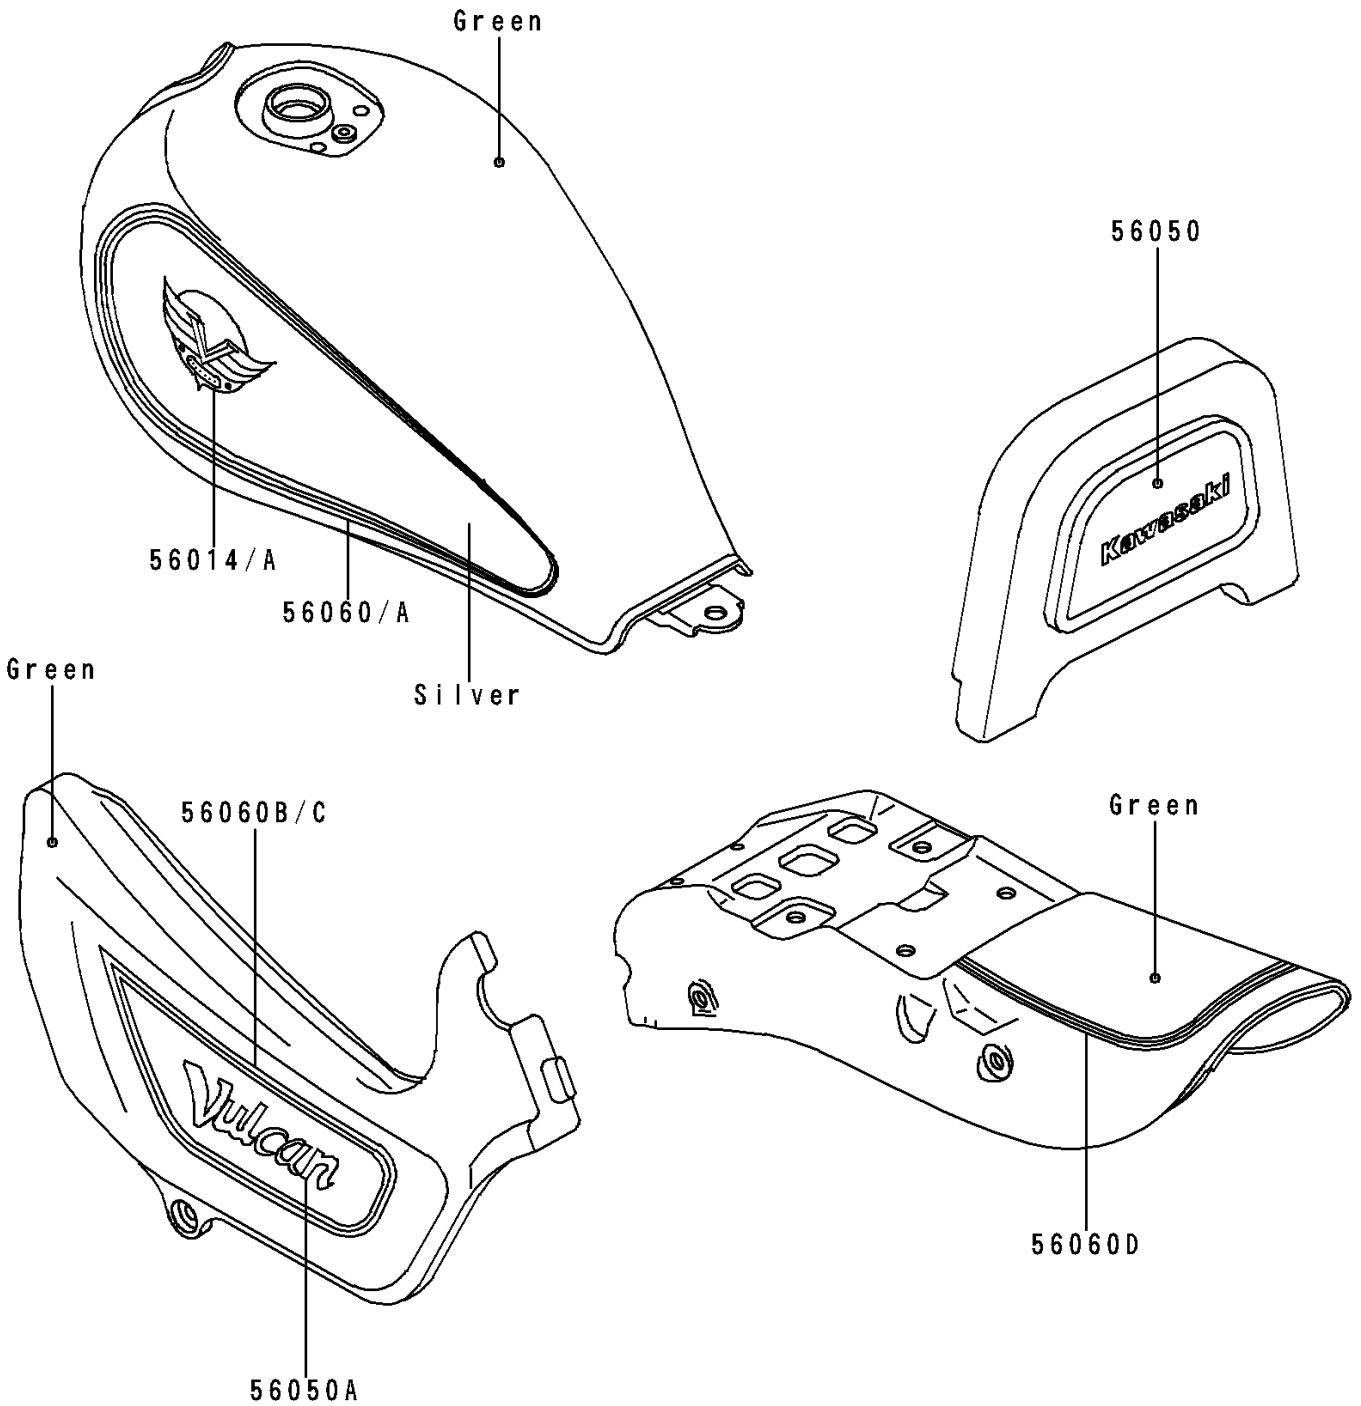

1993 Vulcan 500 PARTS DIAGRAM

Decals(EN500-A4)(Green/Silver)

F2861E

1993 Vulcan 500 PARTS LIST

Decals(EN500-A4)(Green/Silver)

ITEM NAME	PART NUMBER	QUANTITY
EMBLEM,FUEL TANK,LH (Ref # 56014)	56014-1250	1
EMBLEM,FUEL TANK,RH (Ref # 56014A)	56014-1258	1
MARK,BACK REST (Ref # 56050)	56050-1493	1
MARK,SIDE COVER,VULCAN (Ref # 56050A)	56050-1496	2
PATTERN,FUEL TANK,LH (Ref # 56060)	56060-1311	1
PATTERN,FUEL TANK,RH (Ref # 56060A)	56060-1312	1
PATTERN,SIDE COVER,LH (Ref # 56060B)	56060-1313	1
PATTERN,SIDE COVER,RH (Ref # 56060C)	56060-1314	1
PATTERN,RR FENDER (Ref # 56060D)	56060-1315	1