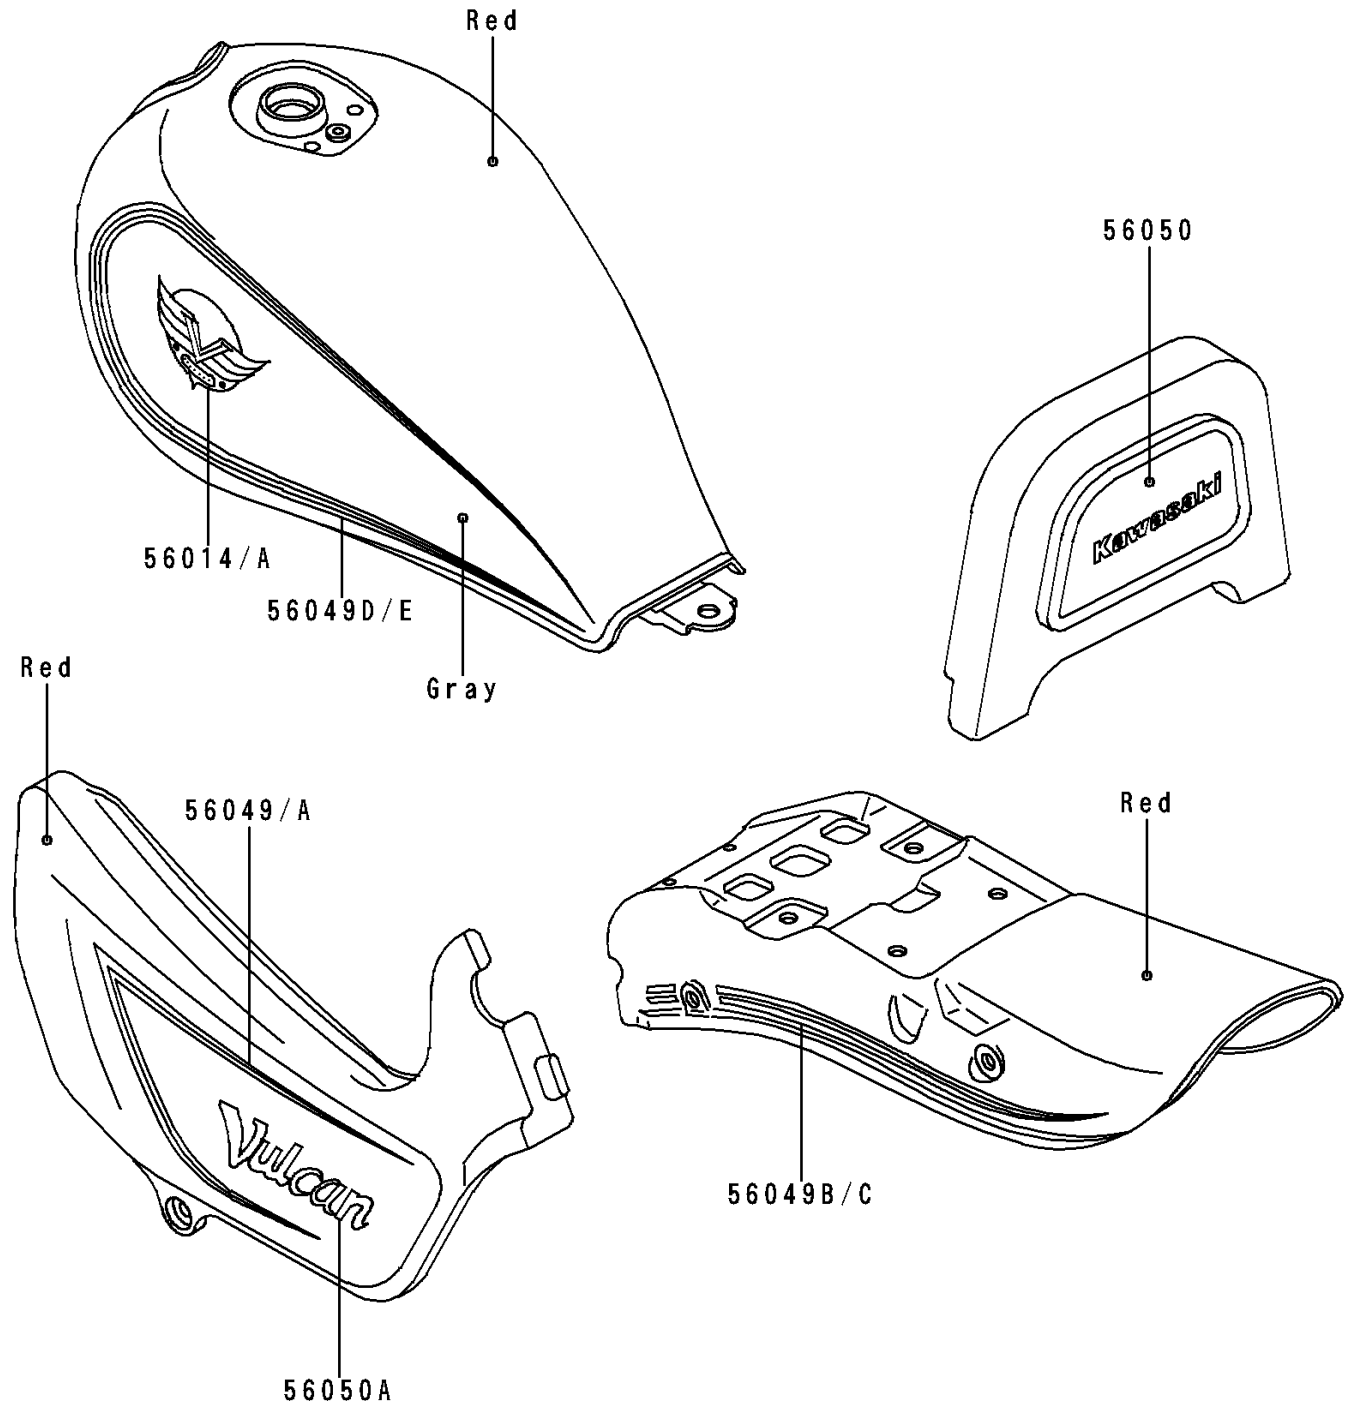

# 1991 Vulcan 500 PARTS DIAGRAM

Decals(EN500-A2/A3)(Red/Gray)

F2861C

# 1991 Vulcan 500 PARTS LIST

Decals(EN500-A2/A3)(Red/Gray)

ITEM NAME	PART NUMBER	QUANTITY
EMBLEM,FUEL TANK,LH (Ref # 56014)	56014-1250	1
EMBLEM,FUEL TANK,RH (Ref # 56014A)	56014-1258	1
PATTERN,SIDE COVER,LH (Ref # 56049)	56049-1532	1
PATTERN,SIDE COVER,RH (Ref # 56049A)	56049-1533	1
PATTERN,RR FENDER,LH (Ref # 56049B)	56049-1534	1
PATTERN,RR FENDER,RH (Ref # 56049C)	56049-1535	1
PATTERN,FUEL TANK,LH (Ref # 56049D)	56049-1774	1
PATTERN,FUEL TANK,RH (Ref # 56049E)	56049-1775	1
MARK,BACK REST (Ref # 56050)	56050-1493	1
MARK,SIDE COVER,VULCAN (Ref # 56050A)	56050-1496	2