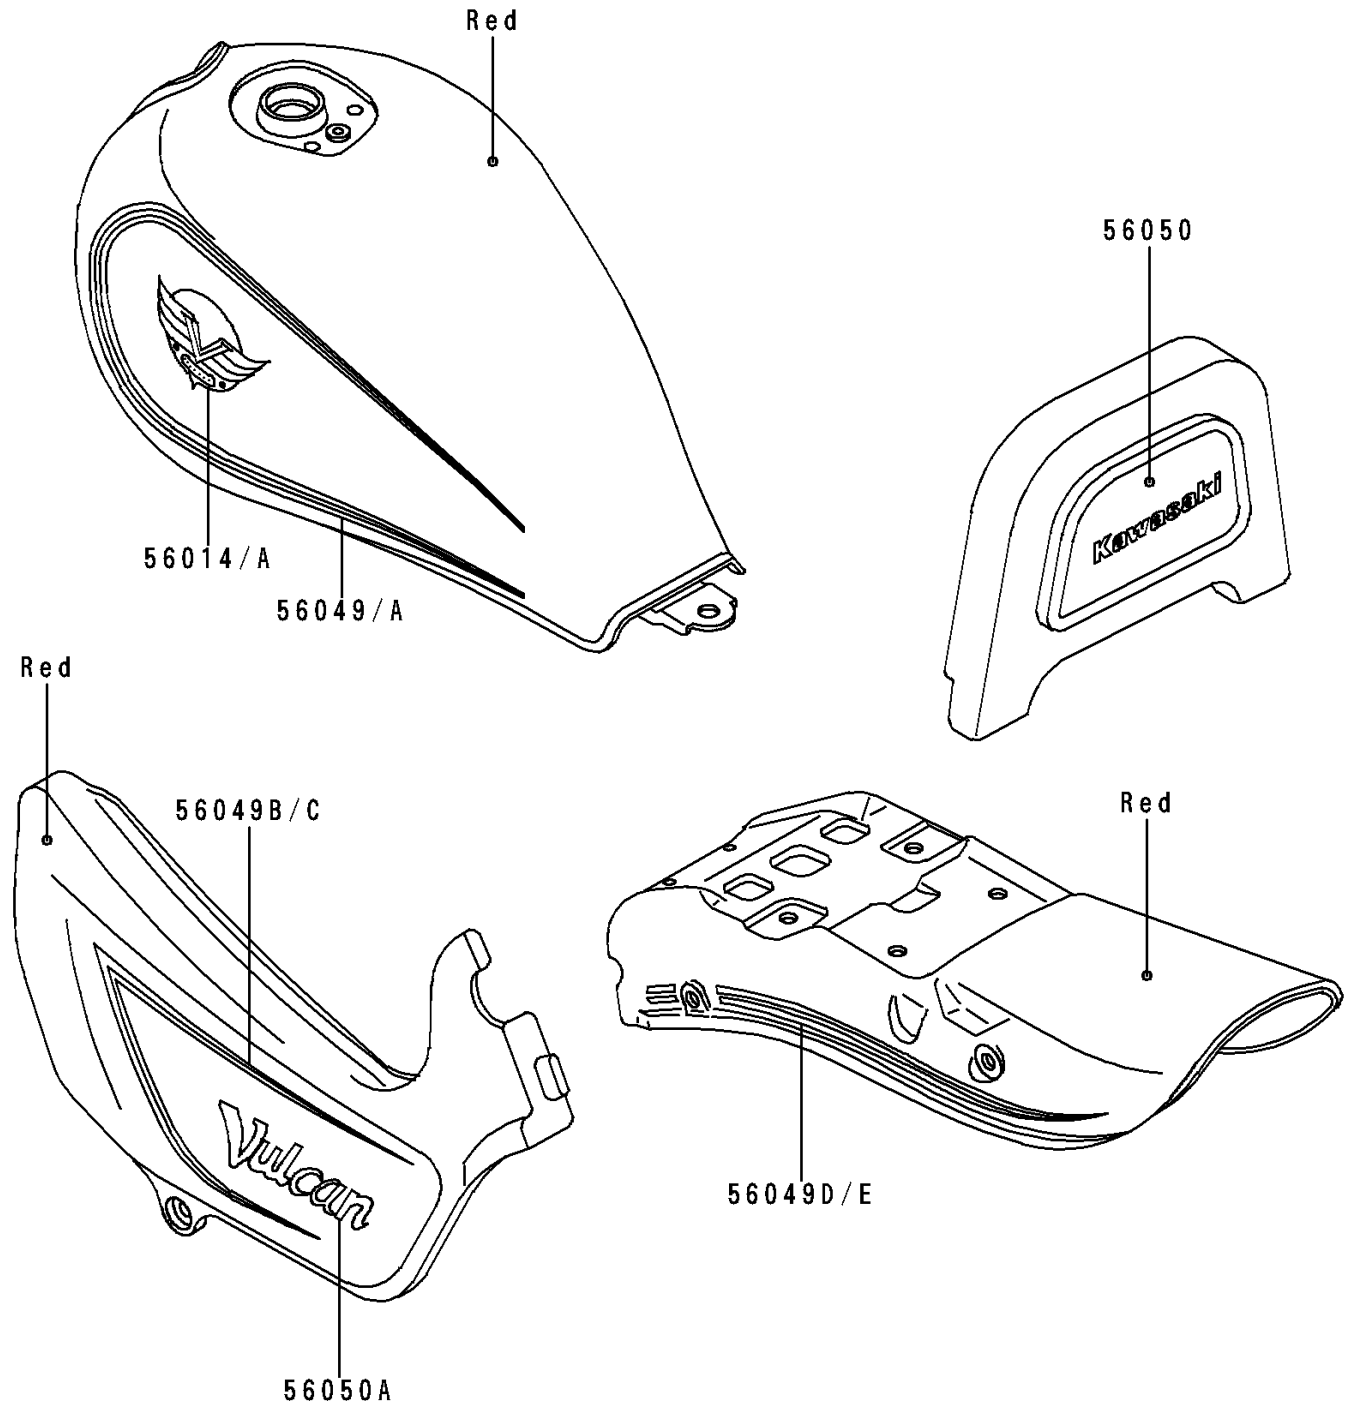

1990 Vulcan 500 PARTS DIAGRAM

Decals(EN500-A1)(Red)

F2861A

1990 Vulcan 500 PARTS LIST

Decals(EN500-A1)(Red)

ITEM NAME	PART NUMBER	QUANTITY
EMBLEM,FUEL TANK,LH (Ref # 56014)	56014-1250	1
EMBLEM,FUEL TANK,RH (Ref # 56014A)	56014-1258	1
PATTERN,FUEL TANK,LH (Ref # 56049)	56049-1530	1
PATTERN,FUEL TANK,RH (Ref # 56049A)	56049-1531	1
PATTERN,SIDE COVER,LH (Ref # 56049B)	56049-1532	1
PATTERN,SIDE COVER,RH (Ref # 56049C)	56049-1533	1
PATTERN,RR FENDER,LH (Ref # 56049D)	56049-1534	1
PATTERN,RR FENDER,RH (Ref # 56049E)	56049-1535	1
MARK,BACK REST (Ref # 56050)	56050-1493	1
MARK,SIDE COVER,VULCAN (Ref # 56050A)	56050-1496	2