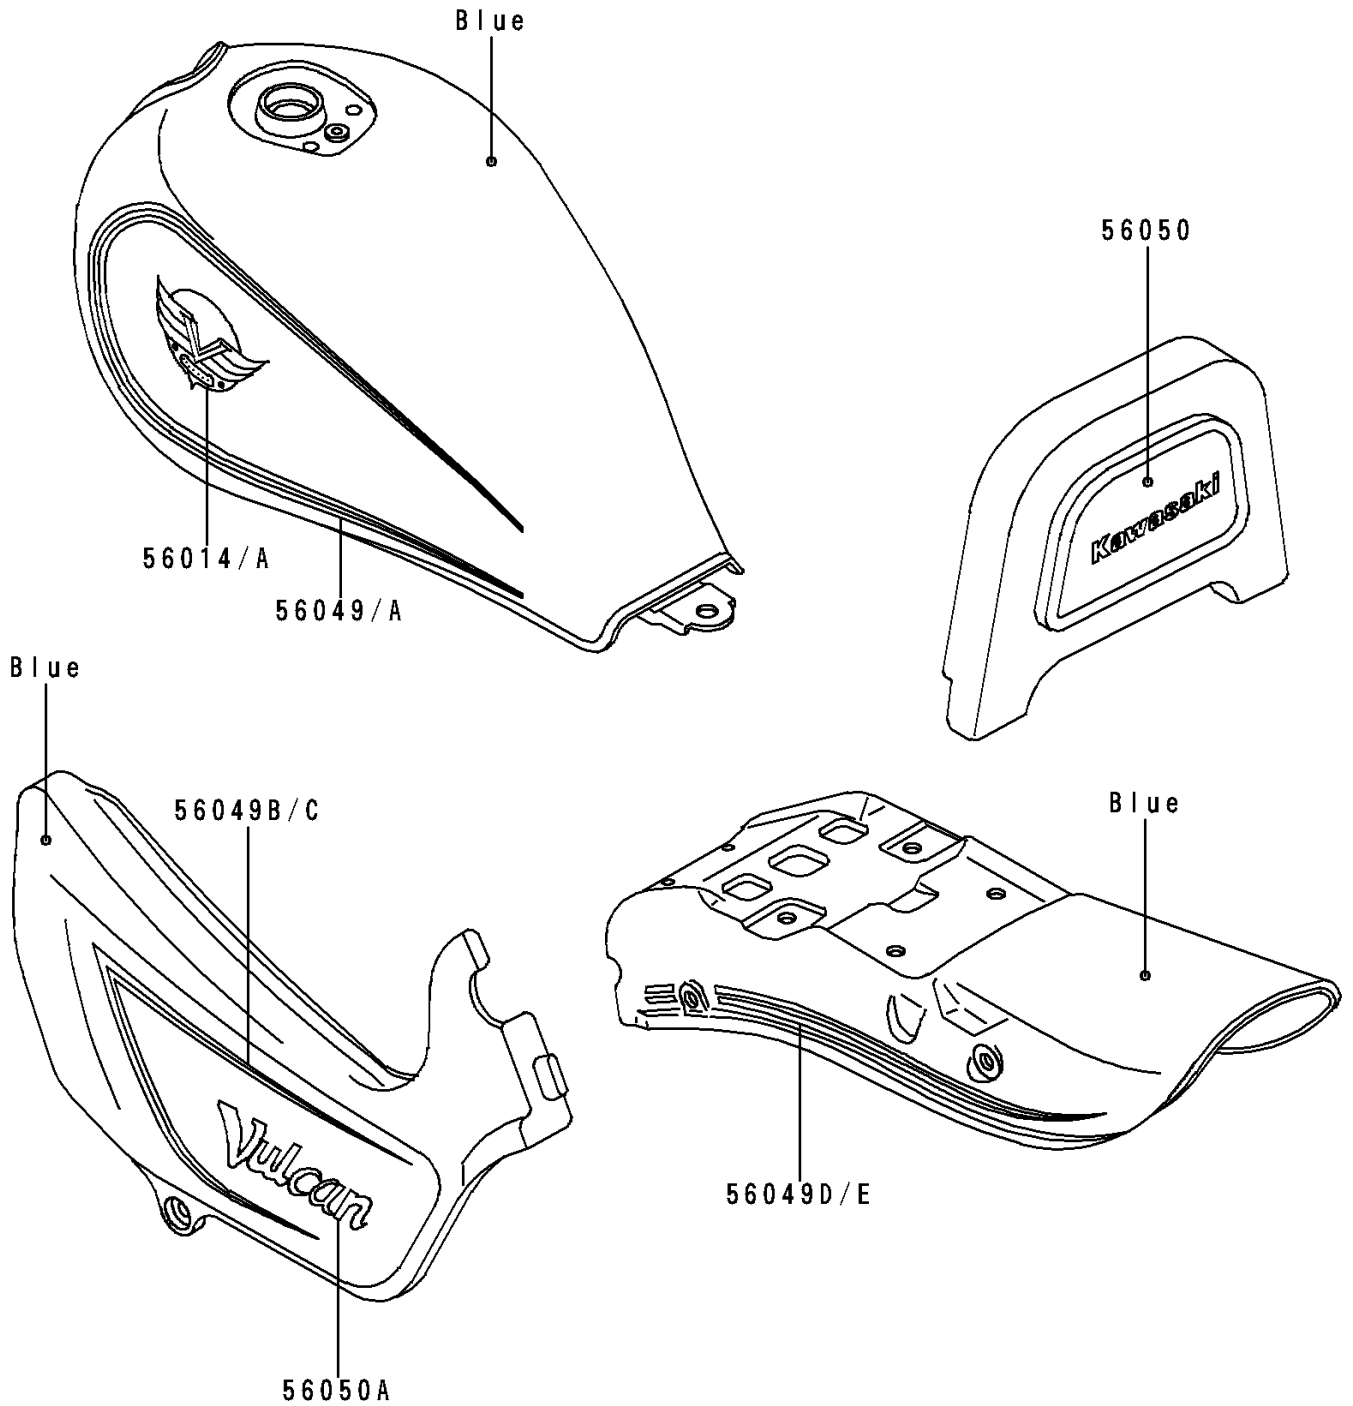

1990 Vulcan 500 PARTS DIAGRAM

Decals(EN500-A1)(Blue)

F2861

1990 Vulcan 500 PARTS LIST

Decals(EN500-A1)(Blue)

ITEM NAME	PART NUMBER	QUANTITY
EMBLEM,FUEL TANK,LH (Ref # 56014)	56014-1250	1
EMBLEM,FUEL TANK,RH (Ref # 56014A)	56014-1258	1
PATTERN,FUEL TANK,LH (Ref # 56049)	56049-1542	1
PATTERN,FUEL TANK,RH (Ref # 56049A)	56049-1543	1
PATTERN,SIDE COVER,LH (Ref # 56049B)	56049-1544	1
PATTERN,SIDE COVER,RH (Ref # 56049C)	56049-1545	1
PATTERN,RR FENDER,LH (Ref # 56049D)	56049-1546	1
PATTERN,RR FENDER,RH (Ref # 56049E)	56049-1547	1
MARK,BACK REST (Ref # 56050)	56050-1493	1
MARK,SIDE COVER,VULCAN (Ref # 56050A)	56050-1496	2