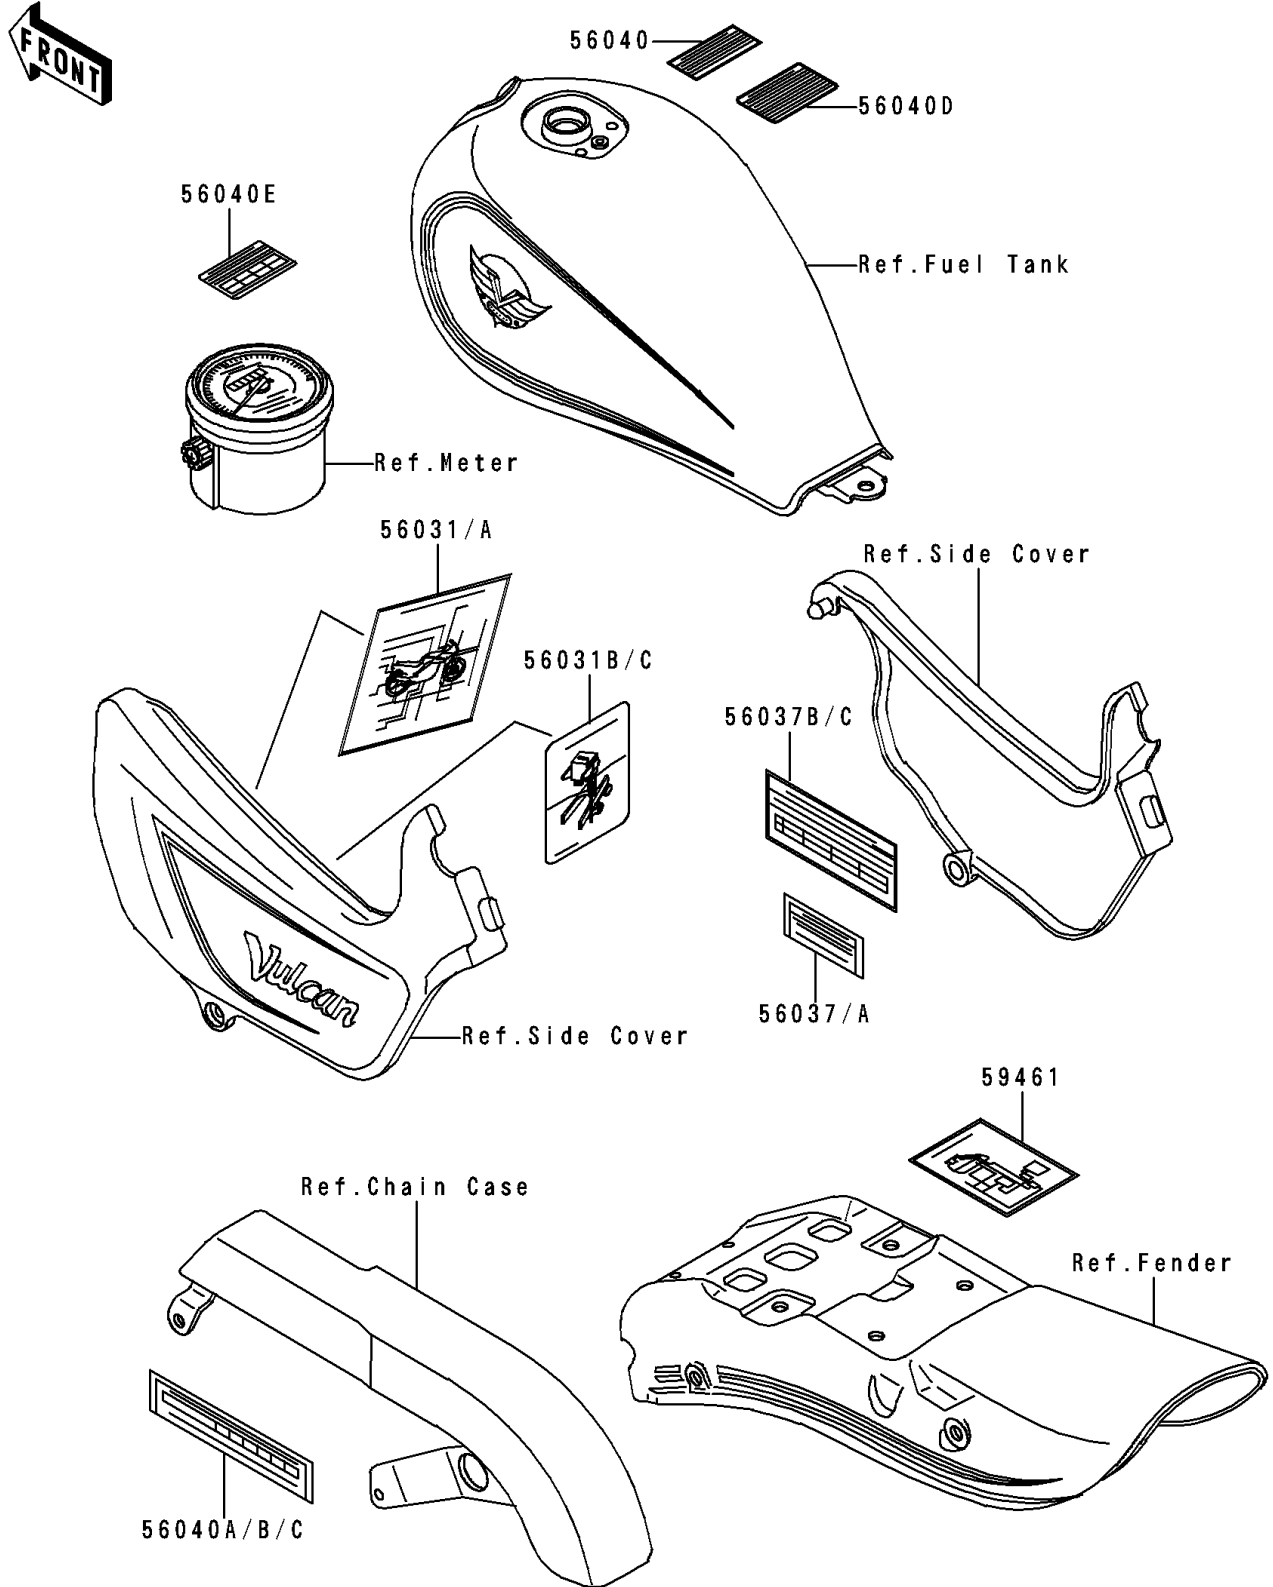

1990 Vulcan 500 PARTS DIAGRAM

Labels

F2860

1990 Vulcan 500 PARTS LIST

Labels

ITEM NAME	PART NUMBER	QUANTITY
LABEL-MANUAL,DAILY SAFETY (Ref # 56031)	56031-1393	1
LABEL-MANUAL,BATTERY VENT (Ref # 56031B)	56031-1678	1
LABEL-SPECIFICATION,OIL FILTER (Ref # 56037)	56037-1301	1
LABEL-SPECIFICATION,TIRE&LOAD (Ref # 56037B)	56037-1432	1
LABEL-WARNING,BREAK IN CAUTION (Ref # 56040)	56040-1008	1
LABEL-WARNING,BELT (Ref # 56040A)	56040-1027	1
LABEL-WARNING,BREAK IN CAUTION (Ref # 56040E)	56040-1311	1
LABEL-WARNING,EVAPO (Ref # 56040D)	56040-1121	1
LABEL-CERTIFICATION,EVAPO ROUT (Ref # 59461)	59461-1528	1