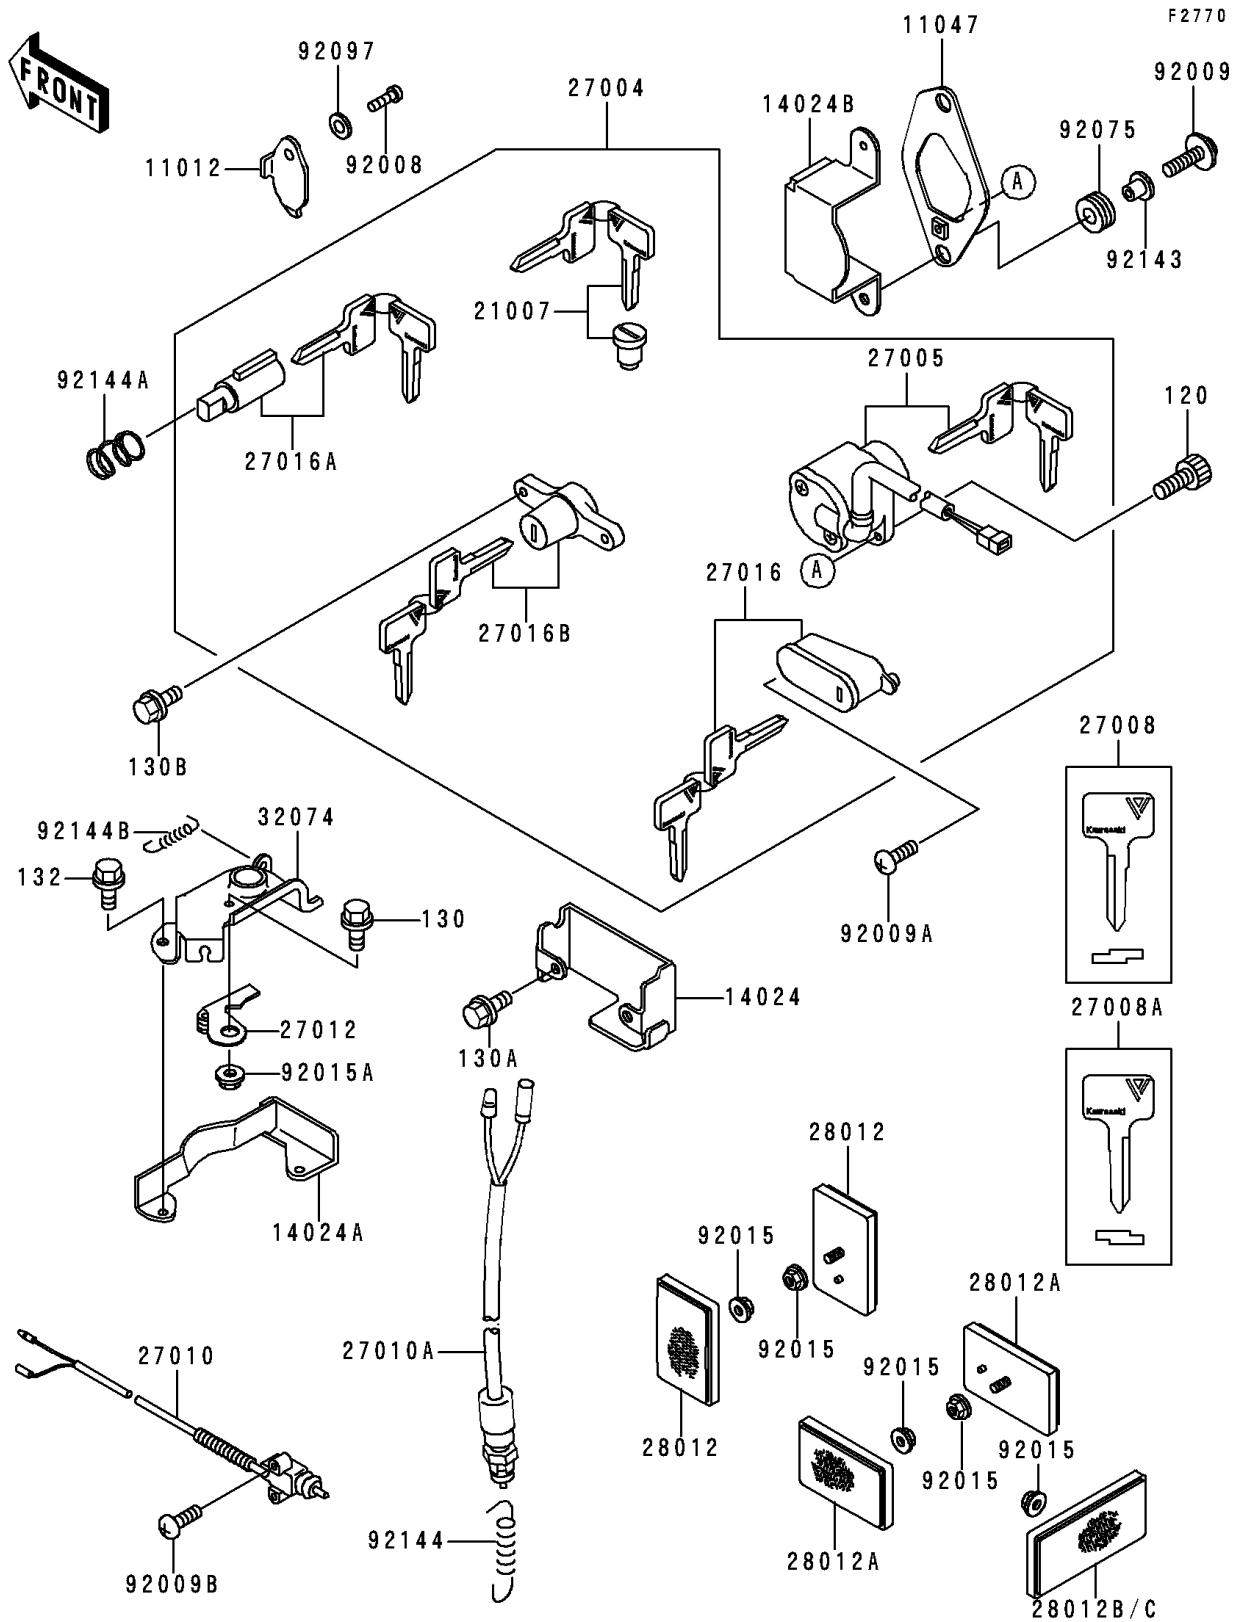

1994 Vulcan 500 PARTS DIAGRAM

Ignition Switch/Locks/Reflectors

1994 Vulcan 500 PARTS LIST

Ignition Switch/Locks/Reflectors

ITEM NAME	PART NUMBER	QUANTITY
BOLT-SOCKET (Ref # 120)	120P0512	1
BOLT-FLANGED (Ref # 130)	130B0510	1
BOLT-FLANGED (Ref # 130A)	130C0510	2
BOLT-FLANGED (Ref # 130B)	130D0608	2
BOLT-FLANGED-SMALL,6X10 (Ref # 132)	132J0610	2
CAP,STEERING LOCK (Ref # 11012)	11012-1736	1
BRACKET,IGNITION SWITCH (Ref # 11047)	11047-1075	1
COVER,SEAT LOCK,RR (Ref # 14024)	14024-1882	1
COVER,SEAT LOCK,FR (Ref # 14024A)	14024-1952	1
COVER,IGNITION SWITCH (Ref # 14024B)	14024-1957	1
ROTOR,LOCK,TANK CAP (Ref # 21007)	21007-5024	1
SWITCH-ASSY (Ref # 27004)	27004-5379	1
SWITCH-ASSY-IGNITION (Ref # 27005)	27005-1148	1
KEY-LOCK,BLANK,#A (Ref # 27008)	27008-1138	1
KEY-LOCK,BLANK,#B (Ref # 27008A)	27008-1139	1
SWITCH,SIDE STAND (Ref # 27010)	27010-1223	1
SWITCH,REAR BRAKE (Ref # 27010A)	27010-1238	1
HOOK,SEAT LOCK (Ref # 27012)	27012-1421	1
LOCK-ASSY,HELMET (Ref # 27016)	27016-5129	1
LOCK-ASSY,STEERING (Ref # 27016A)	27016-5131	1
LOCK-ASSY,SEAT (Ref # 27016B)	27016-5162	1
REFLECTOR-REFLEX,FR (Ref # 28012)	28012-1009	2
REFLECTOR-REFLEX,RR (Ref # 28012A)	28012-1051	2
REFLECTOR-REFLEX (Ref # 28012C)	28012-1077	1
BRACKET-LOCK,SEAT (Ref # 32074)	32074-1141	1
SCREW,3.51MM (Ref # 92008)	92008-007	1
SCREW,6X22,BLACK (Ref # 92009)	92009-1256	2
SCREW,5X12 (Ref # 92009A)	92009-1296	1
SCREW,5X20 (Ref # 92009B)	92009-1459	2

1994 Vulcan 500 PARTS LIST

Ignition Switch/Locks/Reflectors

ITEM NAME	PART NUMBER	QUANTITY
NUT,FLANGED,5MM (Ref # 92015)	92015-1259	5
NUT,5MM (Ref # 92015A)	92015-1812	1
DAMPER (Ref # 92075)	92075-051	2
WASHER,WAVE (Ref # 92097)	92097-003	1
COLLAR,L=7.4 (Ref # 92143)	92143-1019	2
SPRING,REAR BRAKE SWITCH (Ref # 92144)	92144-1141	1
SPRING,STEERING LOCK (Ref # 92144A)	92144-1222	1
SPRING (Ref # 92144B)	92144-1520	1