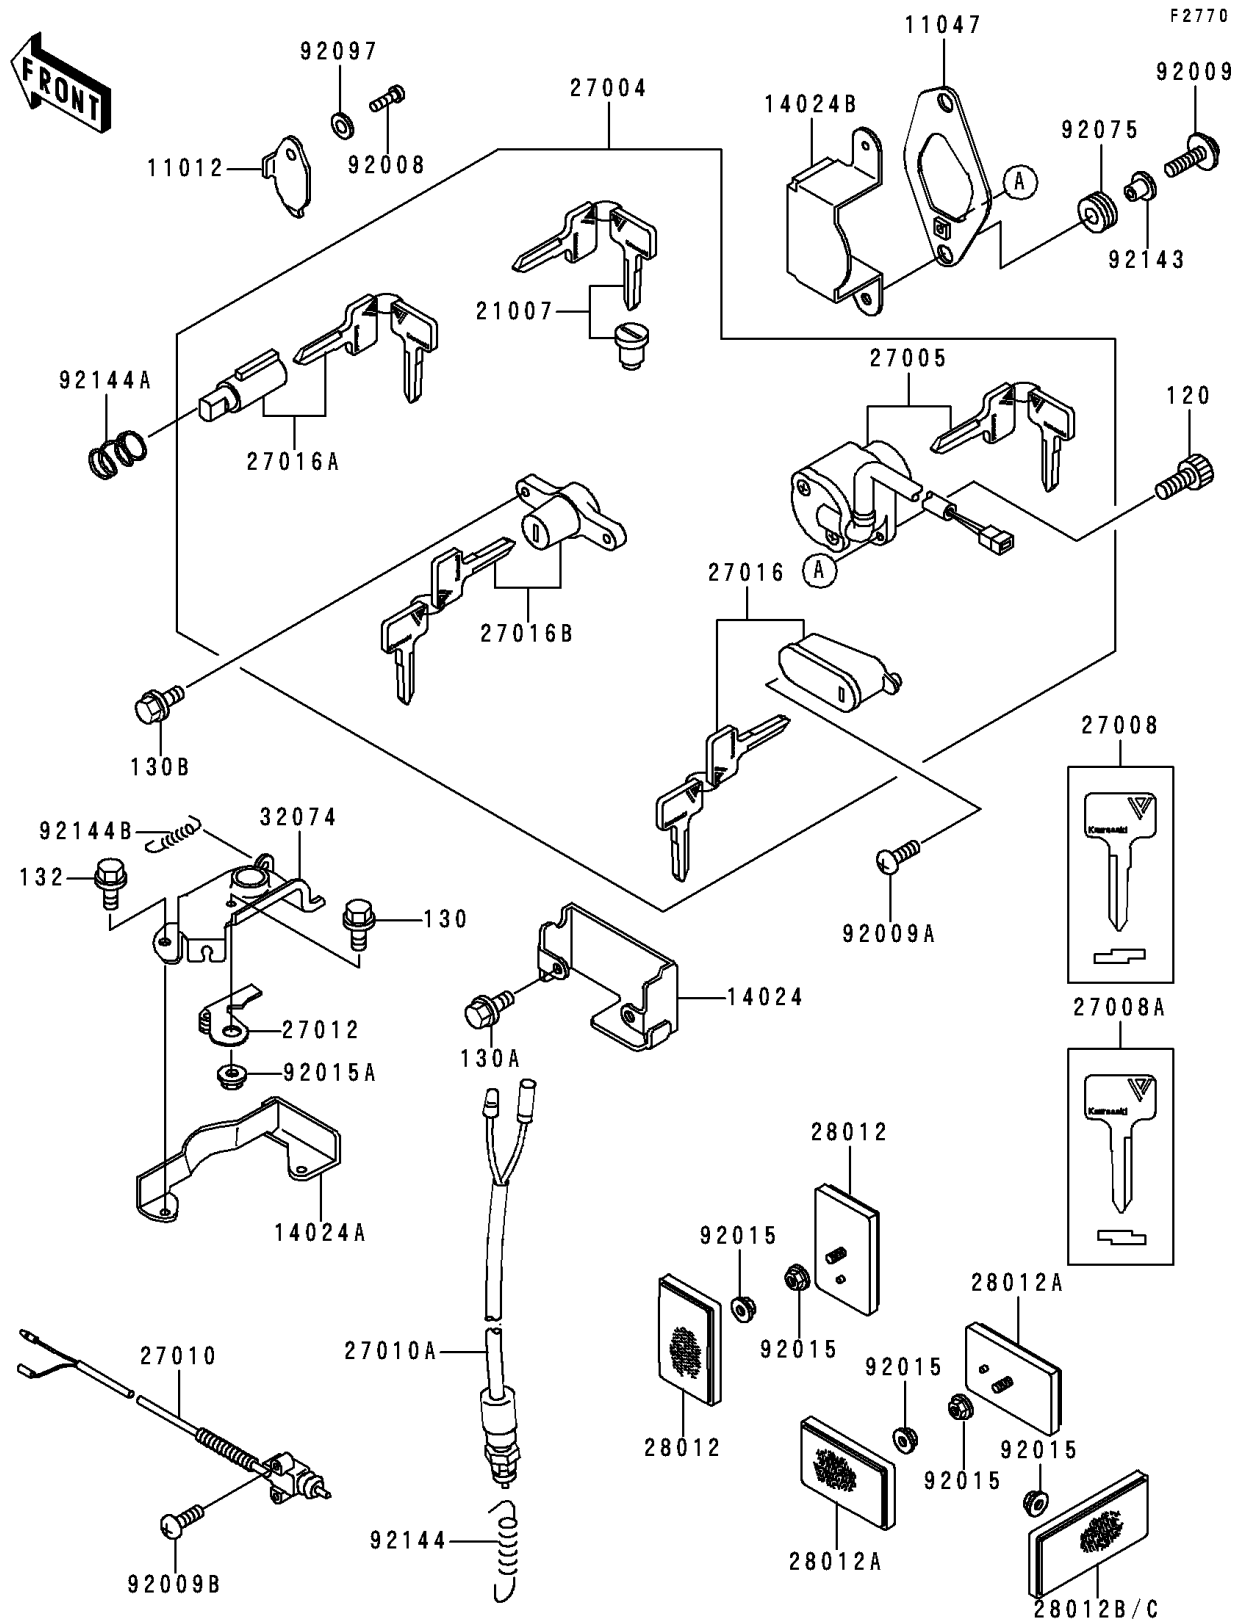

## 1994 Vulcan 500 PARTS DIAGRAM

Ignition Switch/Locks/Reflectors

## 1994 Vulcan 500 PARTS LIST

Ignition Switch/Locks/Reflectors

ITEM NAME	PART NUMBER	QUANTITY
BOLT-SOCKET (Ref # 120)	120P0512	1
BOLT-FLANGED (Ref # 130)	130B0510	1
BOLT-FLANGED (Ref # 130A)	130C0510	1
BOLT-FLANGED (Ref # 130B)	130D0608	1
BOLT-FLANGED-SMALL,6X10 (Ref # 132)	132J0610	1
CAP,STEERING LOCK (Ref # 11012)	11012-1736	1
BRACKET,IGNITION SWITCH (Ref # 11047)	11047-1075	1
COVER,SEAT LOCK,RR (Ref # 14024)	14024-1882	1
COVER,SEAT LOCK,FR (Ref # 14024A)	14024-1952	1
COVER,IGNITION SWITCH (Ref # 14024B)	14024-1957	1
ROTOR,LOCK,TANK CAP (Ref # 21007)	21007-5024	1
SWITCH-ASSY (Ref # 27004)	27004-5379	1
SWITCH-ASSY-IGNITION (Ref # 27005)	27005-1148	1
KEY-LOCK,BLANK,#A (Ref # 27008)	27008-1138	1
KEY-LOCK,BLANK,#B (Ref # 27008A)	27008-1139	1
SWITCH,SIDE STAND (Ref # 27010)	27010-1223	1
SWITCH,REAR BRAKE (Ref # 27010A)	27010-1238	1
HOOK,SEAT LOCK (Ref # 27012)	27012-1421	1
LOCK-ASSY,HELMET (Ref # 27016)	27016-5129	1
LOCK-ASSY,STEERING (Ref # 27016A)	27016-5131	1
LOCK-ASSY,SEAT (Ref # 27016B)	27016-5162	1
REFLECTOR-REFLEX,FR (Ref # 28012)	28012-1009	1
REFLECTOR-REFLEX,RR (Ref # 28012A)	28012-1051	1
REFLECTOR-REFLEX (Ref # 28012C)	28012-1077	1
BRACKET-LOCK,SEAT (Ref # 32074)	32074-1141	1
SCREW,3.51MM (Ref # 92008)	92008-007	1
SCREW,6X22,BLACK (Ref # 92009)	92009-1256	1
SCREW,5X12 (Ref # 92009A)	92009-1296	1
SCREW,5X20 (Ref # 92009B)	92009-1459	1

## 1994 Vulcan 500 PARTS LIST

Ignition Switch/Locks/Reflectors

ITEM NAME	PART NUMBER	QUANTITY
NUT,FLANGED,5MM (Ref # 92015)	92015-1259	1
NUT,5MM (Ref # 92015A)	92015-1812	1
DAMPER (Ref # 92075)	92075-051	1
WASHER,WAVE (Ref # 92097)	92097-003	1
COLLAR,L=7.4 (Ref # 92143)	92143-1019	1
SPRING,REAR BRAKE SWITCH (Ref # 92144)	92144-1141	1
SPRING,STEERING LOCK (Ref # 92144A)	92144-1222	1
SPRING (Ref # 92144B)	92144-1520	1