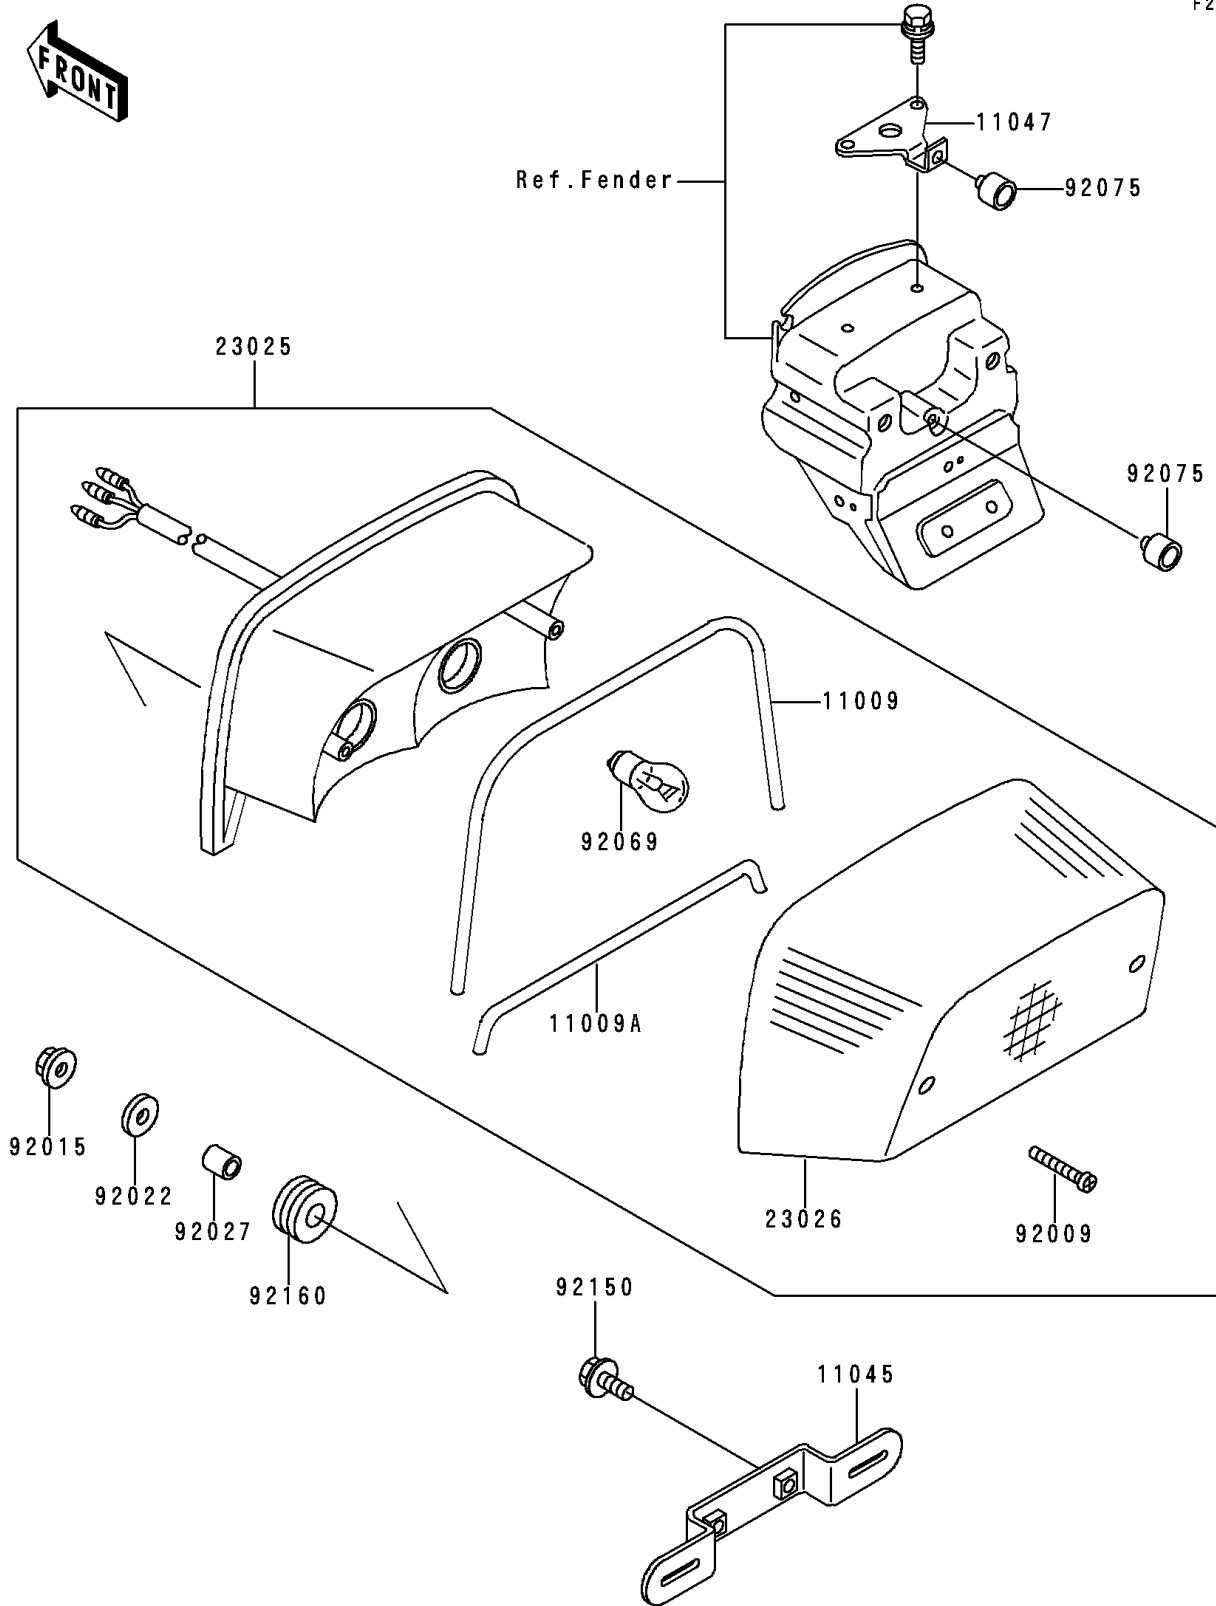

1994 Vulcan 500 PARTS DIAGRAM

Taillight

F2720

1994 Vulcan 500 PARTS LIST

Taillight

ITEM NAME	PART NUMBER	QUANTITY
GASKET,TAIL LAMP LENS (Ref # 11009)	11009-1811	1
GASKET,TAIL LAMP LENS (Ref # 11009A)	11009-1812	1
BRACKET,LICENSE (Ref # 11045)	11045-1387	1
BRACKET,REAR FENDER (Ref # 11047)	11047-1074	1
LAMP-TAIL (Ref # 23025)	23025-1199	1
LENS,TAIL LAMP (Ref # 23026)	23026-1122	1
SCREW,TAPPING,4X30 (Ref # 92009)	92009-1506	2
NUT,FLANGED,6MM (Ref # 92015)	92015-1367	2
WASHER,6.5X20X1.6 (Ref # 92022)	92022-1557	2
COLLAR,6.8X10X12 (Ref # 92027)	92027-162	2
BULB,12V 27/8W (Ref # 92069)	92069-059	2
DAMPER (Ref # 92075)	92075-035	2
BOLT,6X14 (Ref # 92150)	92150-1133	2
DAMPER (Ref # 92160)	92160-1162	2