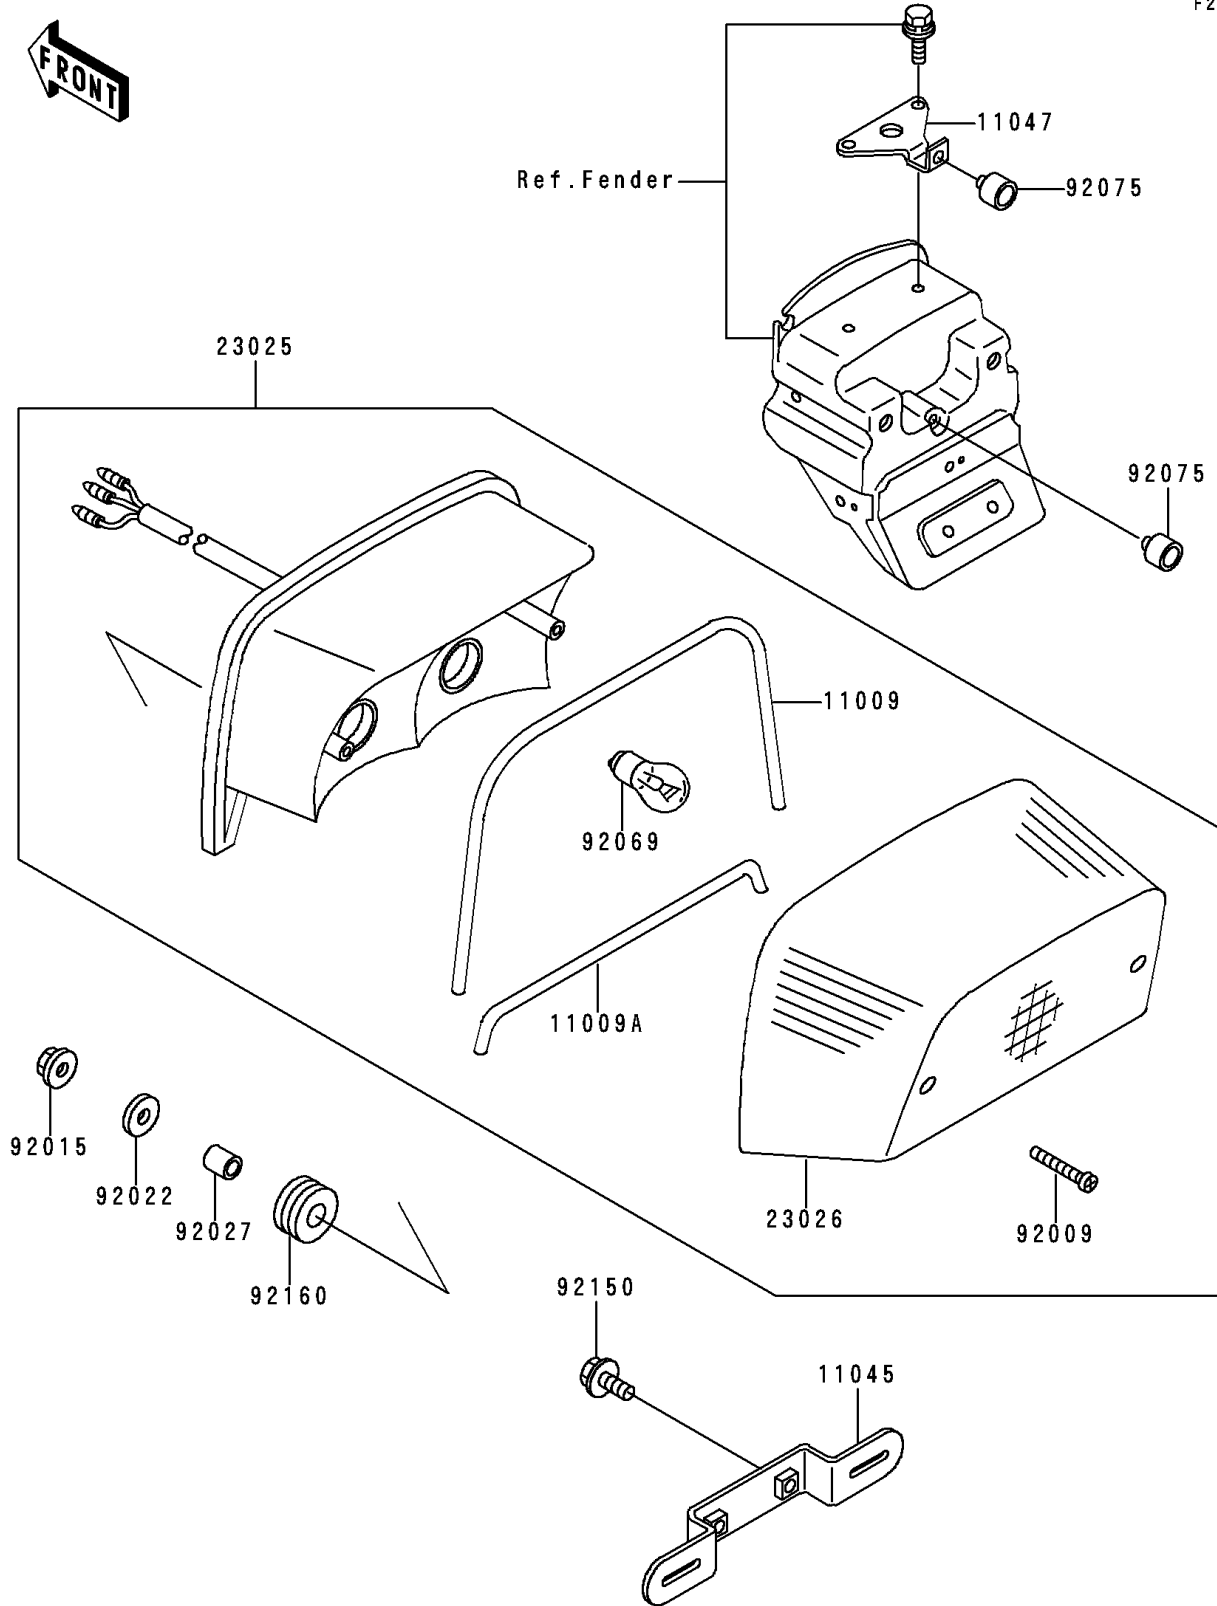

1994 Vulcan 500 PARTS DIAGRAM

Taillight

F2720

1994 Vulcan 500 PARTS LIST

Taillight

ITEM NAME	PART NUMBER	QUANTITY
GASKET,TAIL LAMP LENS (Ref # 11009)	11009-1811	1
GASKET,TAIL LAMP LENS (Ref # 11009A)	11009-1812	1
BRACKET,LICENSE (Ref # 11045)	11045-1387	1
BRACKET,REAR FENDER (Ref # 11047)	11047-1074	1
LAMP-TAIL (Ref # 23025)	23025-1199	1
LENS,TAIL LAMP (Ref # 23026)	23026-1122	1
SCREW,TAPPING,4X30 (Ref # 92009)	92009-1506	1
NUT,FLANGED,6MM (Ref # 92015)	92015-1367	1
WASHER,6.5X20X1.6 (Ref # 92022)	92022-1557	1
COLLAR,6.8X10X12 (Ref # 92027)	92027-162	1
BULB,12V 27/8W (Ref # 92069)	92069-059	1
DAMPER (Ref # 92075)	92075-035	1
BOLT,6X14 (Ref # 92150)	92150-1133	1
DAMPER (Ref # 92160)	92160-1162	1