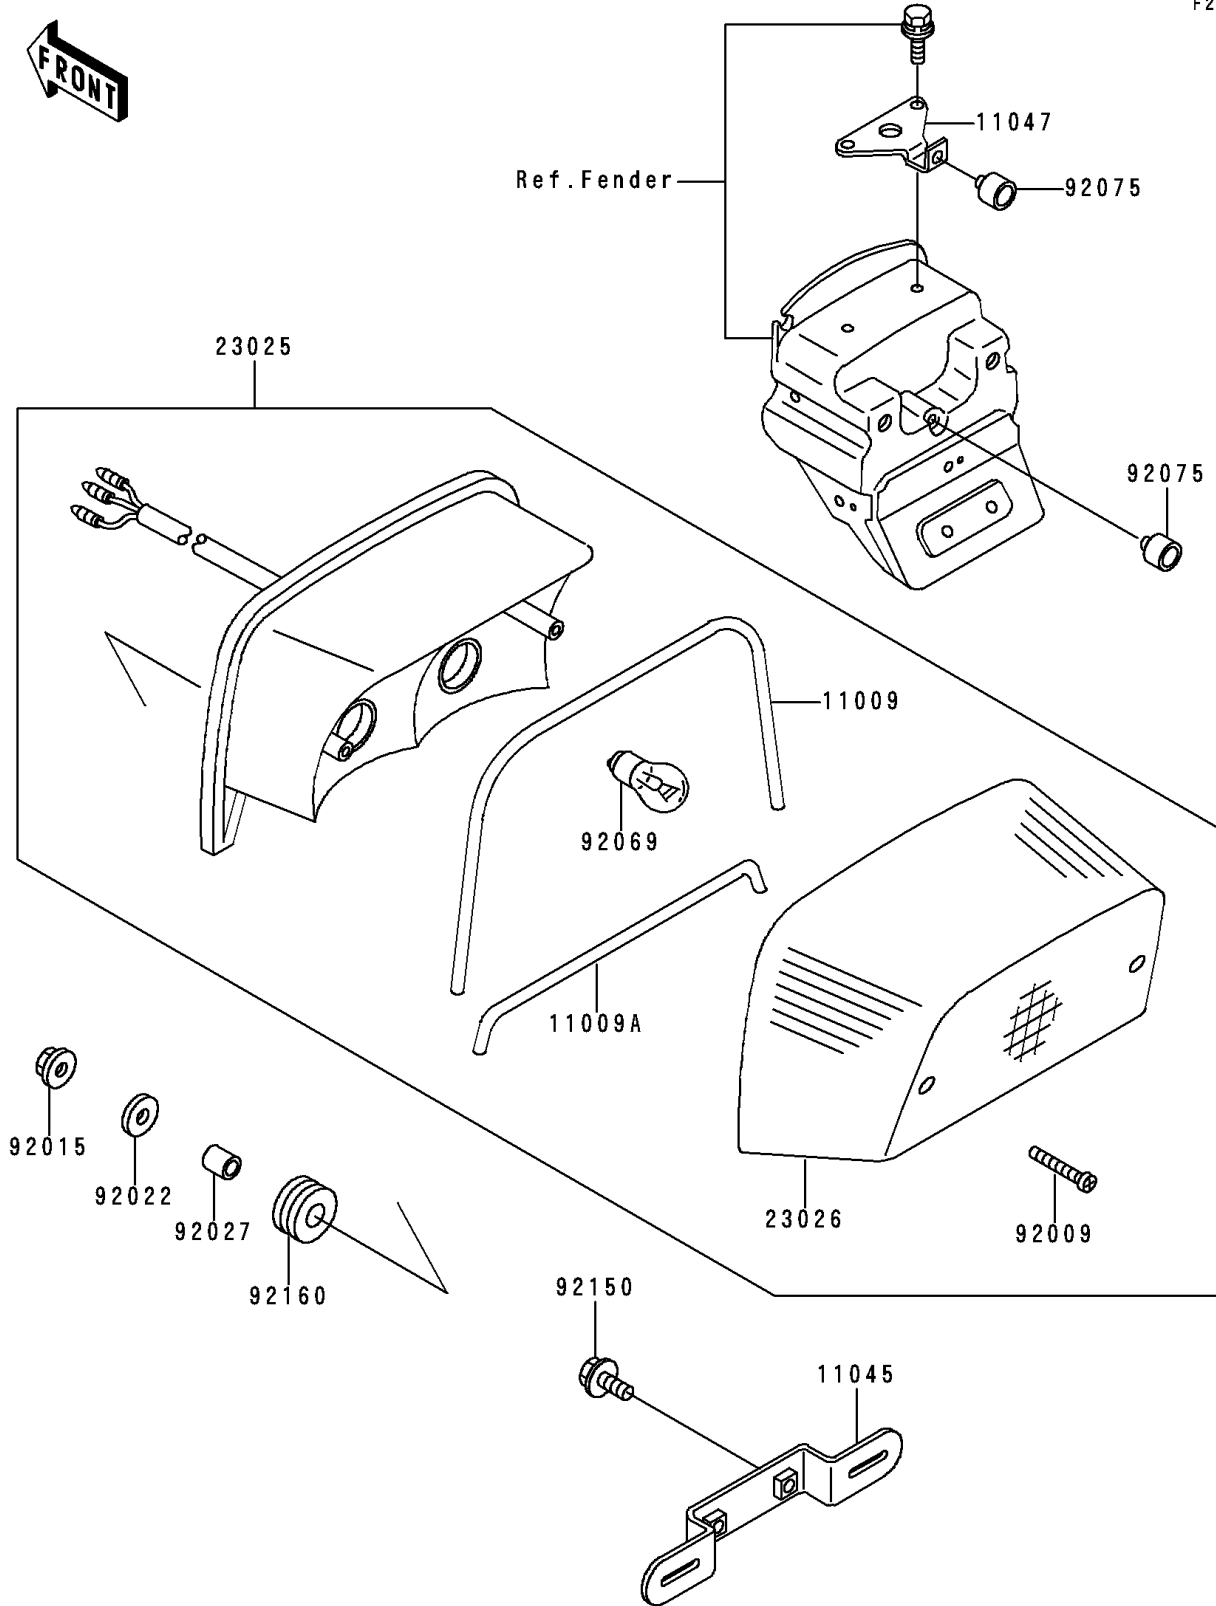

1993 Vulcan 500 PARTS DIAGRAM

Taillight

F2720

1993 Vulcan 500 PARTS LIST

Taillight

ITEM NAME	PART NUMBER	QUANTITY
GASKET,TAIL LAMP LENS (Ref # 11009)	11009-1811	1
GASKET,TAIL LAMP LENS (Ref # 11009A)	11009-1812	1
BRACKET,LICENSE (Ref # 11045)	11045-1387	1
BRACKET,REAR FENDER (Ref # 11047)	11047-1074	1
LAMP-TAIL (Ref # 23025)	23025-1199	1
LENS,TAIL LAMP (Ref # 23026)	23026-1122	1
SCREW,TAPPING,4X30 (Ref # 92009)	92009-1506	2
NUT,FLANGED,6MM (Ref # 92015)	92015-1367	2
WASHER,6.5X20X1.6 (Ref # 92022)	92022-1557	2
COLLAR,6.8X10X12 (Ref # 92027)	92027-162	2
BULB,12V 27/8W (Ref # 92069)	92069-059	2
DAMPER (Ref # 92075)	92075-035	2
BOLT,6X14 (Ref # 92150)	92150-1133	2
DAMPER (Ref # 92160)	92160-1162	2