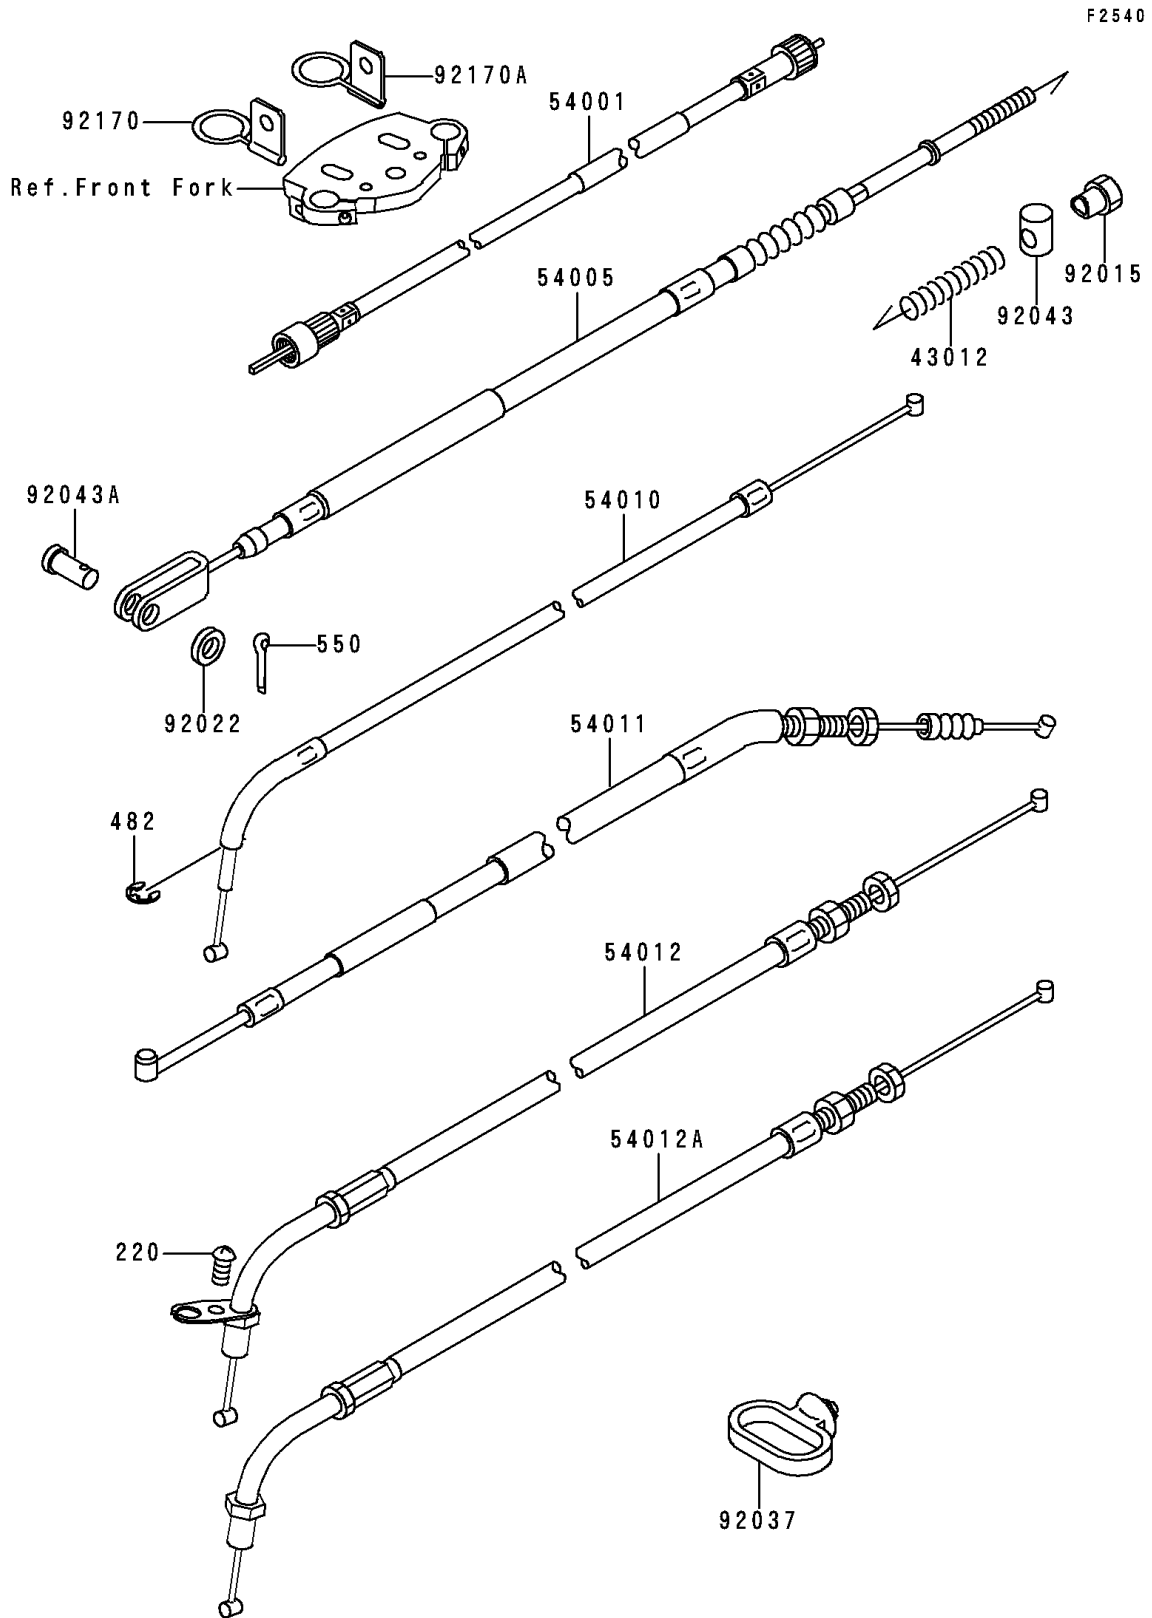

1994 Vulcan 500 PARTS DIAGRAM

Cables

1994 Vulcan 500 PARTS LIST

Cables

ITEM NAME	PART NUMBER	QUANTITY
SCREW-PAN-CROS (Ref # 220)	220C0514	1
CIRCLIP-TYPE-E,5MM (Ref # 482)	482L5000	1
PIN-COTTER,2.0X15 (Ref # 550)	550D2015	1
SPRING,BRAKE ROD (Ref # 43012)	43012-001	1
CABLE-SPEEDOMETER (Ref # 54001)	54001-1113	1
CABLE-BRAKE (Ref # 54005)	54005-1165	1
CABLE,SEAT LOCK (Ref # 54010)	54010-1080	1
CABLE-CLUTCH (Ref # 54011)	54011-1298	1
CABLE-THROTTLE,CLOSING (Ref # 54012)	54012-1265	1
CABLE-THROTTLE,OPENING (Ref # 54012A)	54012-1390	1
NUT,BRAKE ROD (Ref # 92015)	92015-042	1
WASHER,8.5X16X1.2 (Ref # 92022)	92022-1582	1
CLAMP,CABLE (Ref # 92037)	92037-1459	1
PIN,BRAKE ROD (Ref # 92043)	92043-065	1
PIN,8X16 (Ref # 92043A)	92043-1013	1
CLAMP,CABLE,LH (Ref # 92170)	92170-1162	1
CLAMP,CABLE,RH (Ref # 92170A)	92170-1163	1