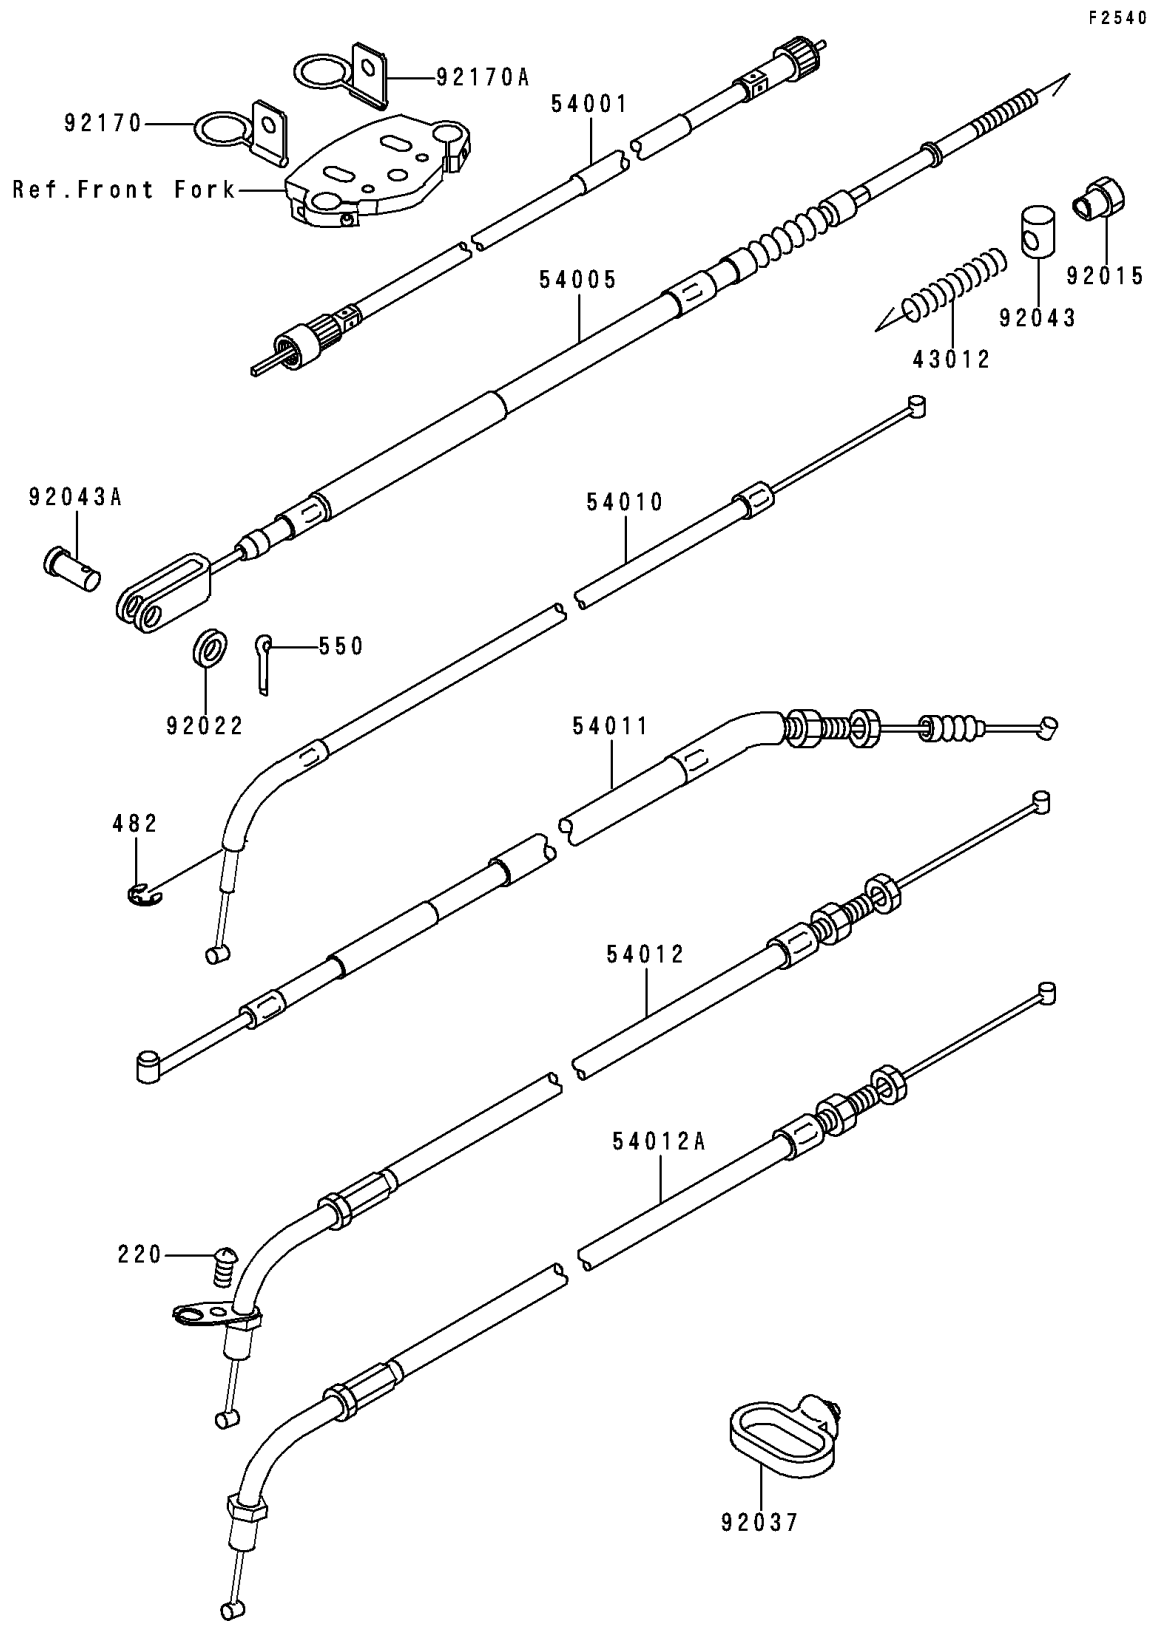

1994 Vulcan 500 PARTS DIAGRAM

Cables

1994 Vulcan 500 PARTS LIST

Cables

ITEM NAME	PART NUMBER	QUANTITY
SCREW-PAN-CROS (Ref # 220)	220C0514	1
CIRCLIP-TYPE-E,5MM (Ref # 482)	482L5000	1
PIN-COTTER,2.0X15 (Ref # 550)	550D2015	1
SPRING,BRAKE ROD (Ref # 43012)	43012-001	1
CABLE-SPEEDOMETER (Ref # 54001)	54001-1113	1
CABLE-BRAKE (Ref # 54005)	54005-1165	1
CABLE,SEAT LOCK (Ref # 54010)	54010-1080	1
CABLE-CLUTCH (Ref # 54011)	54011-1298	1
CABLE-THROTTLE,CLOSING (Ref # 54012)	54012-1265	1
CABLE-THROTTLE,OPENING (Ref # 54012A)	54012-1390	1
NUT,BRAKE ROD (Ref # 92015)	92015-042	1
WASHER,8.5X16X1.2 (Ref # 92022)	92022-1582	1
CLAMP,CABLE (Ref # 92037)	92037-1459	1
PIN,BRAKE ROD (Ref # 92043)	92043-065	1
PIN,8X16 (Ref # 92043A)	92043-1013	1
CLAMP,CABLE,LH (Ref # 92170)	92170-1162	1
CLAMP,CABLE,RH (Ref # 92170A)	92170-1163	1