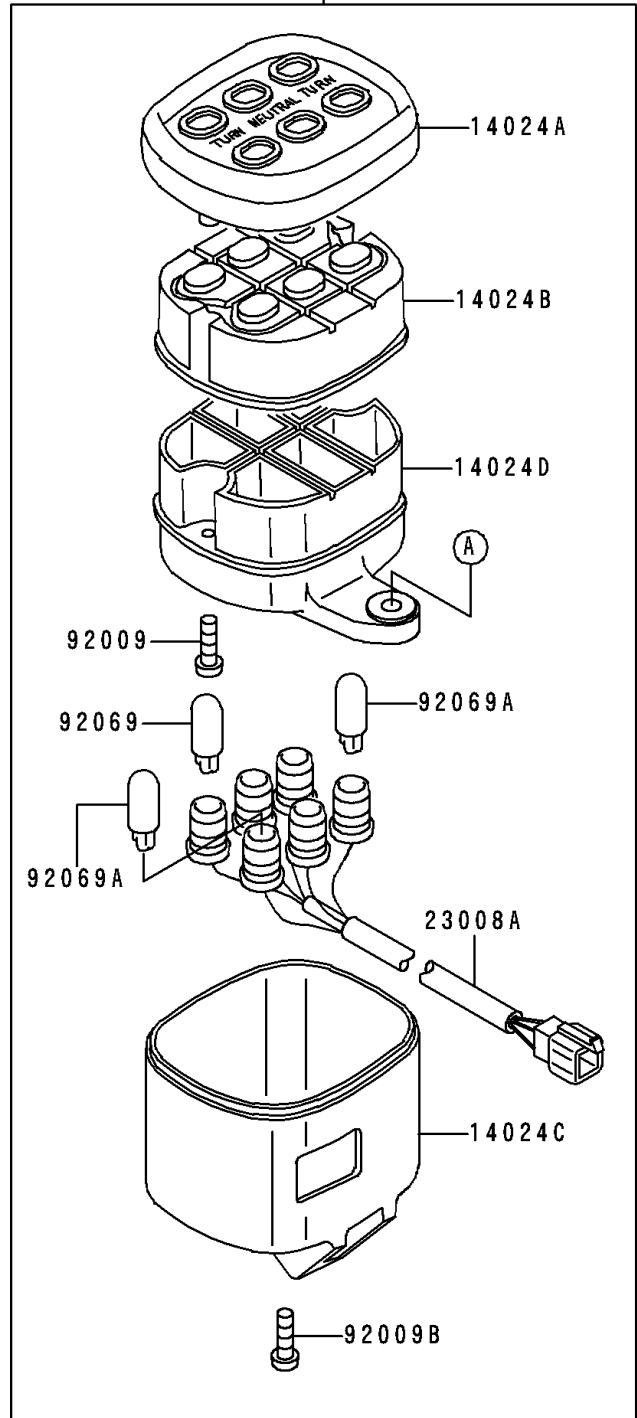

## 1994 Vulcan 500 PARTS DIAGRAM

Meters

F2530

25001/A

23016

## 1994 Vulcan 500 PARTS LIST

Meters

ITEM NAME	PART NUMBER	QUANTITY
SCREW-PAN-CROS (Ref # 220)	220E0408	1
COVER,SPEEDOMETER (Ref # 14024)	14024-1096	1
COVER,PILOT BOX,UPP (Ref # 14024A)	14024-1883	1
COVER,PILOT BOX,INNER (Ref # 14024B)	14024-1884	1
COVER,PILOT BOX,LWR (Ref # 14024C)	14024-1885	1
COVER,PILOT BOX,INNER (Ref # 14024D)	14024-1886	1
SOCKET-ASSY,SPEEDOMETER (Ref # 23008)	23008-1356	1
SOCKET-ASSY,PILOT BOX (Ref # 23008A)	23008-1418	1
LAMP-ASSY,PILOT BOX (Ref # 23016)	23016-1108	1
BOLT,6X20 (Ref # 92001)	92001-1460	1
SCREW,TAPPING,4X16 (Ref # 92009)	92009-1163	1
SCREW,2X6,BLACK (Ref # 92009A)	92009-1172	1
SCREW,TAPPING,4X16 (Ref # 92009B)	92009-1601	1
WASHER,4.5X10X0.8 (Ref # 92022)	92022-1822	1
BULB,12V 3.4W (Ref # 92069)	92069-1007	1
BULB,12V 1.7W (Ref # 92069A)	92069-1059	1
DAMPER,SHOCK,METER (Ref # 92075)	92075-1751	1
DAMPER,METER FITTING (Ref # 92075A)	92075-1753	1
KNOB,METER (Ref # 92077)	92077-1059	1
METER-ASSY,SPEED,MPH (Ref # 25001)	25001-1704	1
METER-ASSY,SPEED,KPH (Ref # 25001A)	25001-1731	1