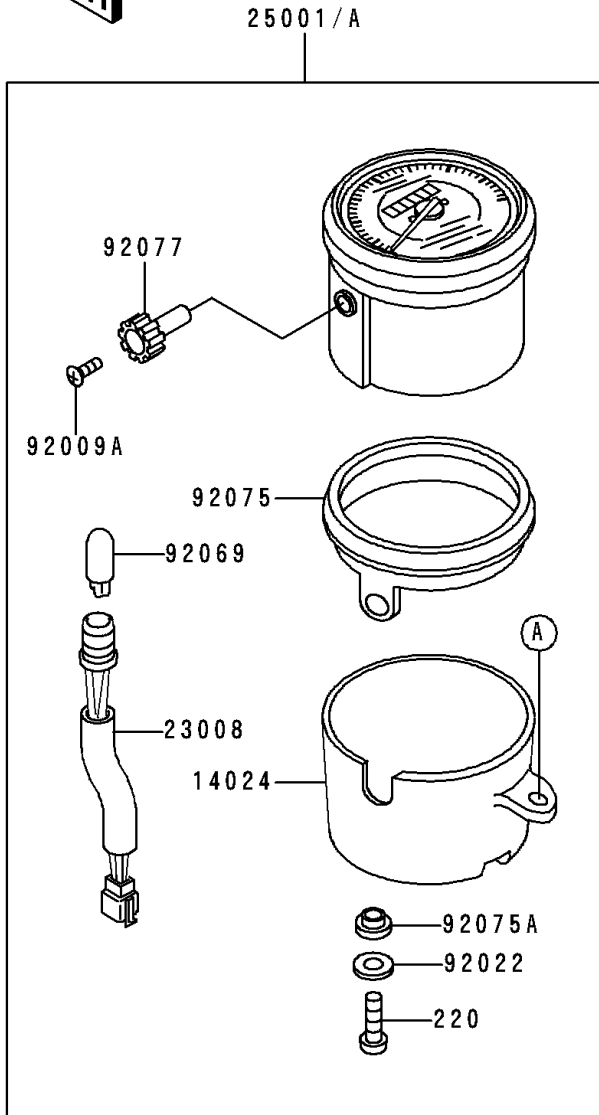

1994 Vulcan 500 PARTS DIAGRAM

Meters

F2530

1994 Vulcan 500 PARTS LIST

Meters

ITEM NAME	PART NUMBER	QUANTITY
SCREW-PAN-CROS (Ref # 220)	220E0408	2
COVER,SPEEDOMETER (Ref # 14024)	14024-1096	1
COVER,PILOT BOX,UPP (Ref # 14024A)	14024-1883	1
COVER,PILOT BOX,INNER (Ref # 14024B)	14024-1884	1
COVER,PILOT BOX,LWR (Ref # 14024C)	14024-1885	1
COVER,PILOT BOX,INNER (Ref # 14024D)	14024-1886	1
SOCKET-ASSY,SPEEDOMETER (Ref # 23008)	23008-1356	1
SOCKET-ASSY,PILOT BOX (Ref # 23008A)	23008-1418	1
LAMP-ASSY,PILOT BOX (Ref # 23016)	23016-1108	1
BOLT,6X20 (Ref # 92001)	92001-1460	2
SCREW,TAPPING,4X16 (Ref # 92009)	92009-1163	2
SCREW,2X6,BLACK (Ref # 92009A)	92009-1172	1
SCREW,TAPPING,4X16 (Ref # 92009B)	92009-1601	1
WASHER,4.5X10X0.8 (Ref # 92022)	92022-1822	2
BULB,12V 3.4W (Ref # 92069)	92069-1007	5
BULB,12V 1.7W (Ref # 92069A)	92069-1059	2
DAMPER,SHOCK,METER (Ref # 92075)	92075-1751	1
DAMPER,METER FITTING (Ref # 92075A)	92075-1753	2
KNOB,METER (Ref # 92077)	92077-1059	1
METER-ASSY,SPEED,MPH (Ref # 25001)	25001-1704	1
METER-ASSY,SPEED,KPH (Ref # 25001A)	25001-1731	1