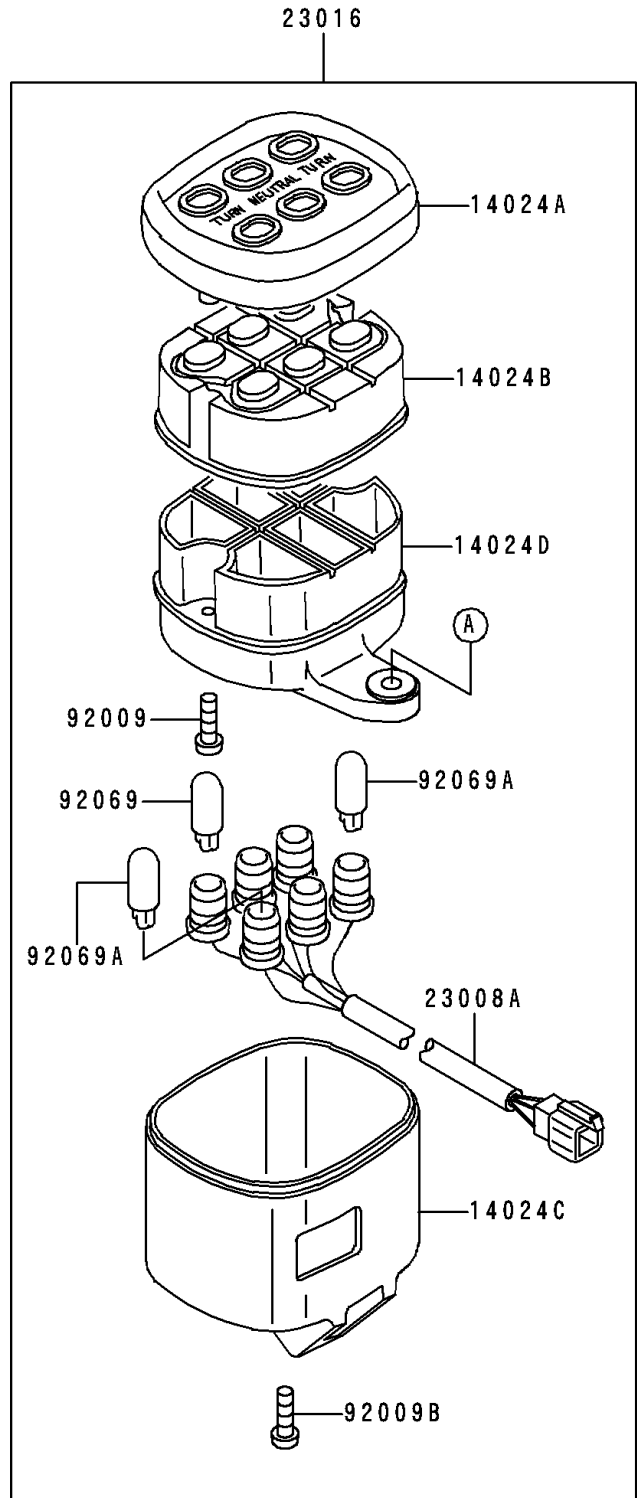

1994 Vulcan 500 PARTS DIAGRAM

Meters

F2530

1994 Vulcan 500 PARTS LIST

Meters

ITEM NAME	PART NUMBER	QUANTITY
SCREW-PAN-CROS (Ref # 220)	220E0408	2
COVER,SPEEDOMETER (Ref # 14024)	14024-1096	1
COVER,PILOT BOX,UPP (Ref # 14024A)	14024-1883	1
COVER,PILOT BOX,INNER (Ref # 14024B)	14024-1884	1
COVER,PILOT BOX,LWR (Ref # 14024C)	14024-1885	1
COVER,PILOT BOX,INNER (Ref # 14024D)	14024-1886	1
SOCKET-ASSY,SPEEDOMETER (Ref # 23008)	23008-1356	1
SOCKET-ASSY,PILOT BOX (Ref # 23008A)	23008-1418	1
LAMP-ASSY,PILOT BOX (Ref # 23016)	23016-1108	1
BOLT,6X20 (Ref # 92001)	92001-1460	2
SCREW,TAPPING,4X16 (Ref # 92009)	92009-1163	2
SCREW,2X6,BLACK (Ref # 92009A)	92009-1172	1
SCREW,TAPPING,4X16 (Ref # 92009B)	92009-1601	1
WASHER,4.5X10X0.8 (Ref # 92022)	92022-1822	2
BULB,12V 3.4W (Ref # 92069)	92069-1007	5
BULB,12V 1.7W (Ref # 92069A)	92069-1059	2
DAMPER,SHOCK,METER (Ref # 92075)	92075-1751	1
DAMPER,METER FITTING (Ref # 92075A)	92075-1753	2
KNOB,METER (Ref # 92077)	92077-1059	1
METER-ASSY,SPEED,MPH (Ref # 25001)	25001-1704	1
METER-ASSY,SPEED,KPH (Ref # 25001A)	25001-1731	1