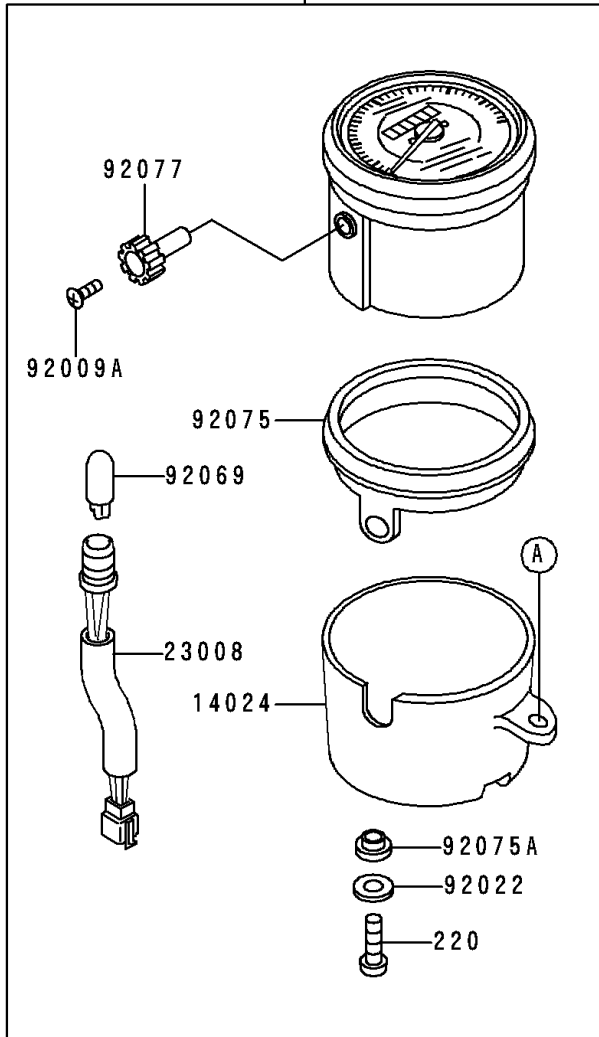

## 1994 Vulcan 500 PARTS DIAGRAM

Meters

F2530

25001/A

23016

## 1994 Vulcan 500 PARTS LIST

Meters

ITEM NAME	PART NUMBER	QUANTITY
SCREW-PAN-CROS (Ref # 220)	220E0408	1
COVER,SPEEDOMETER (Ref # 14024)	14024-1096	1
COVER,PILOT BOX,UPP (Ref # 14024A)	14024-1883	1
COVER,PILOT BOX,INNER (Ref # 14024B)	14024-1884	1
COVER,PILOT BOX,LWR (Ref # 14024C)	14024-1885	1
COVER,PILOT BOX,INNER (Ref # 14024D)	14024-1886	1
SOCKET-ASSY,SPEEDOMETER (Ref # 23008)	23008-1356	1
SOCKET-ASSY,PILOT BOX (Ref # 23008A)	23008-1418	1
LAMP-ASSY,PILOT BOX (Ref # 23016)	23016-1108	1
BOLT,6X20 (Ref # 92001)	92001-1460	1
SCREW,TAPPING,4X16 (Ref # 92009)	92009-1163	1
SCREW,2X6,BLACK (Ref # 92009A)	92009-1172	1
SCREW,TAPPING,4X16 (Ref # 92009B)	92009-1601	1
WASHER,4.5X10X0.8 (Ref # 92022)	92022-1822	1
BULB,12V 3.4W (Ref # 92069)	92069-1007	1
BULB,12V 1.7W (Ref # 92069A)	92069-1059	1
DAMPER,SHOCK,METER (Ref # 92075)	92075-1751	1
DAMPER,METER FITTING (Ref # 92075A)	92075-1753	1
KNOB,METER (Ref # 92077)	92077-1059	1
METER-ASSY,SPEED,MPH (Ref # 25001)	25001-1704	1
METER-ASSY,SPEED,KPH (Ref # 25001A)	25001-1731	1